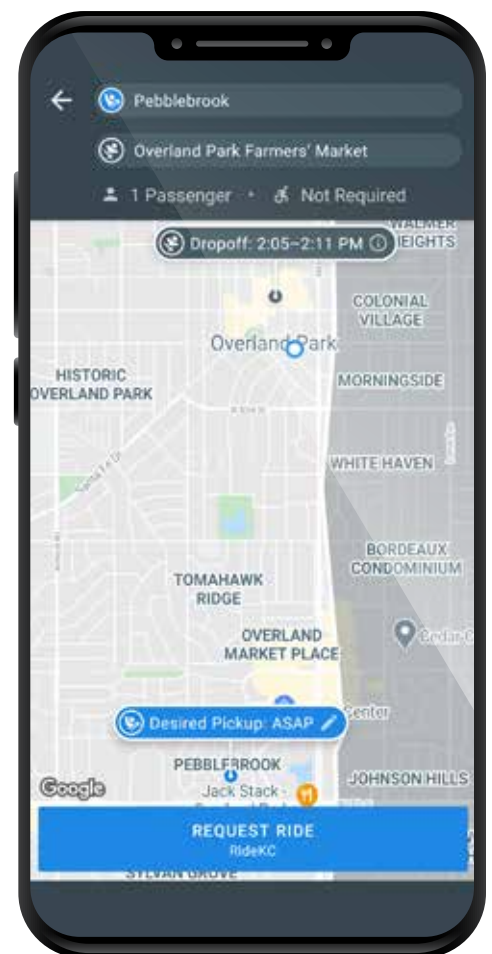

RideKC MICRO TRANSIT

HOW TO RIDE

499 Johnson County Micro Transit

RideKC Micro Transit is an affordable ride-hailing transportation option with service areas in Johnson and Wyandotte counties.

Request a Trip: Download the TransLoc app and enter your destination address. You can also book online at ondemand.transloc.com or call 816.512.5510.

Pay your Fare: Fares for this service will be reinstated beginning on November 9, 2020. Pay $1.50 per person, per ride through the TransLoc app or with exact cash in vehicle. Transfer for free between RideKC bus routes and Micro Transit.

Your Ride: Your trip will be as direct as possible and may include other riders. Service is operated by professional drivers from Kansas City Transportation Group and is wheelchair accessible upon request.

Service Area: Your trip must be booked to and from locations within the service area boundaries. Transfers to other transit services outside the service area are available. Boundaries (see map for details): 47th St./Ave. to the north; State Line/Metcalf Ave./Black Bob Rd. to the east; 119th St./151st St. to the south; Lone Elm/Parker/K-7/Renner Rd. to the west. Additional service to and from KU Edwards Campus is available. Saturday only, the Metcalf boundary to the east extends to State Line Rd.

Service Hours: Monday-Saturday, 6 a.m.-8 p.m.

Notifications: Subscribe to service notifications by texting **ridekc** to 816.685.8541.

Due to COVID-19, until further notice: Masks are required on all trips. Vehicles are cleaned daily. Vehicles are limited to a maximum of two riders at a time to allow for physical distancing. Wait times may increase. Please plan your trip accordingly.