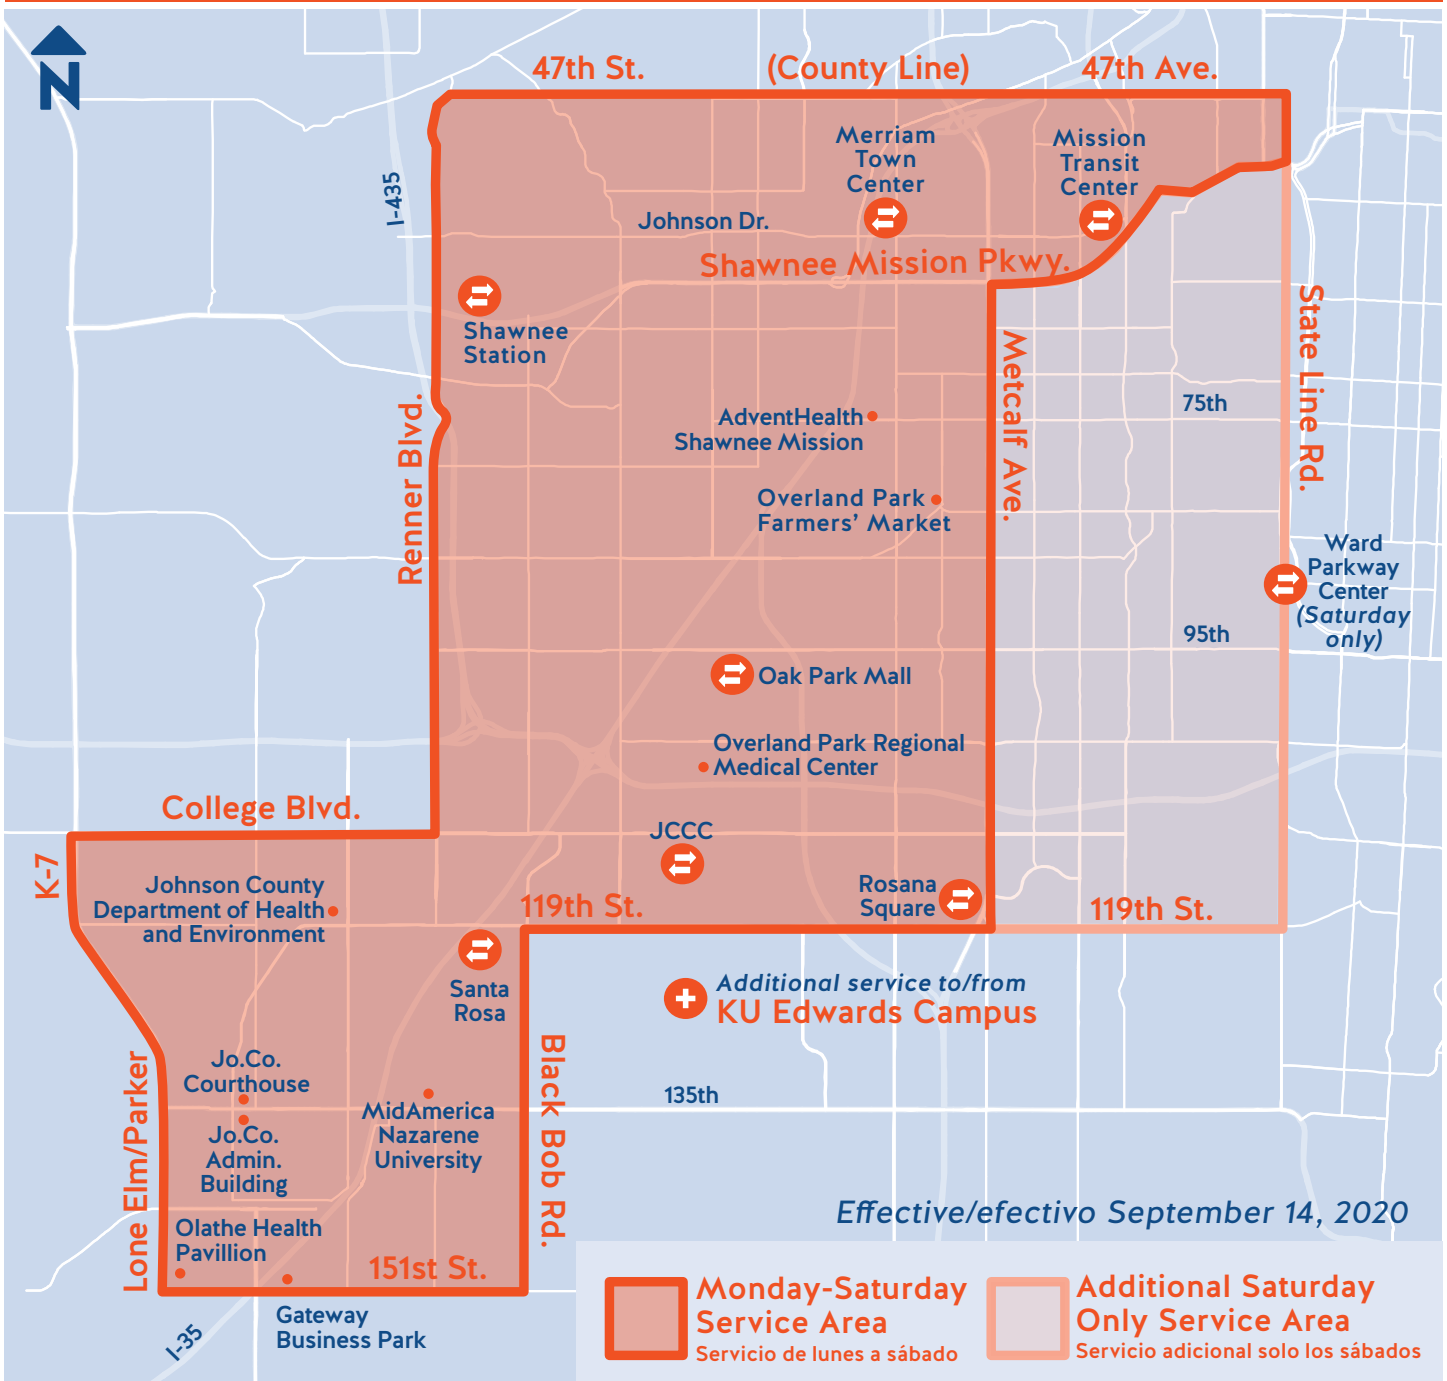

Service Area: Your trip must be booked to and from locations within the service area boundaries. Transfers to other transit services outside the service area are available. Boundaries (see map for details): 47th St./Ave. to the north; State Line/Metcalf Ave./Black Bob Rd. to the east; 119th St./151st St. to the south; Lone Elm/Parker/K-7/Renner Rd. to the west. Additional service to and from KU Edwards Campus is available. Saturday only, the Metcalf boundary to the east extends to State Line Rd.

499 JOHNSON COUNTY MICRO TRANSIT | SERVICE BOUNDARIES

499 | ⇄ | TRANSFER OPTIONS

Mission Transit Center

118 18th Street
 401 Metcalf-Plaza
 402 Johnson-Quivira
 403 Antioch-Olathe
 435 JoCo Downtown Midday

Merriam Town Center

199 Wyandotte Co. Micro Transit
 402 Johnson-Quivira

Shawnee Station

563 Shawnee Express

Oak Park Mall

402 Johnson-Quivira
 435 JoCo Downtown Midday
 475 Quivira-75th St.
 495 95th St.
 595 Gardner-OP Express

151st & Mur-Len

569 South OP Express

Johnson County Community College

401 Metcalf-Plaza
 402 Johnson-Quivira
 403 Antioch-Olathe
 435 JoCo Downtown Midday
 475 Quivira-75th St.
 510 K-10 Connector

Route information at RideKC.org