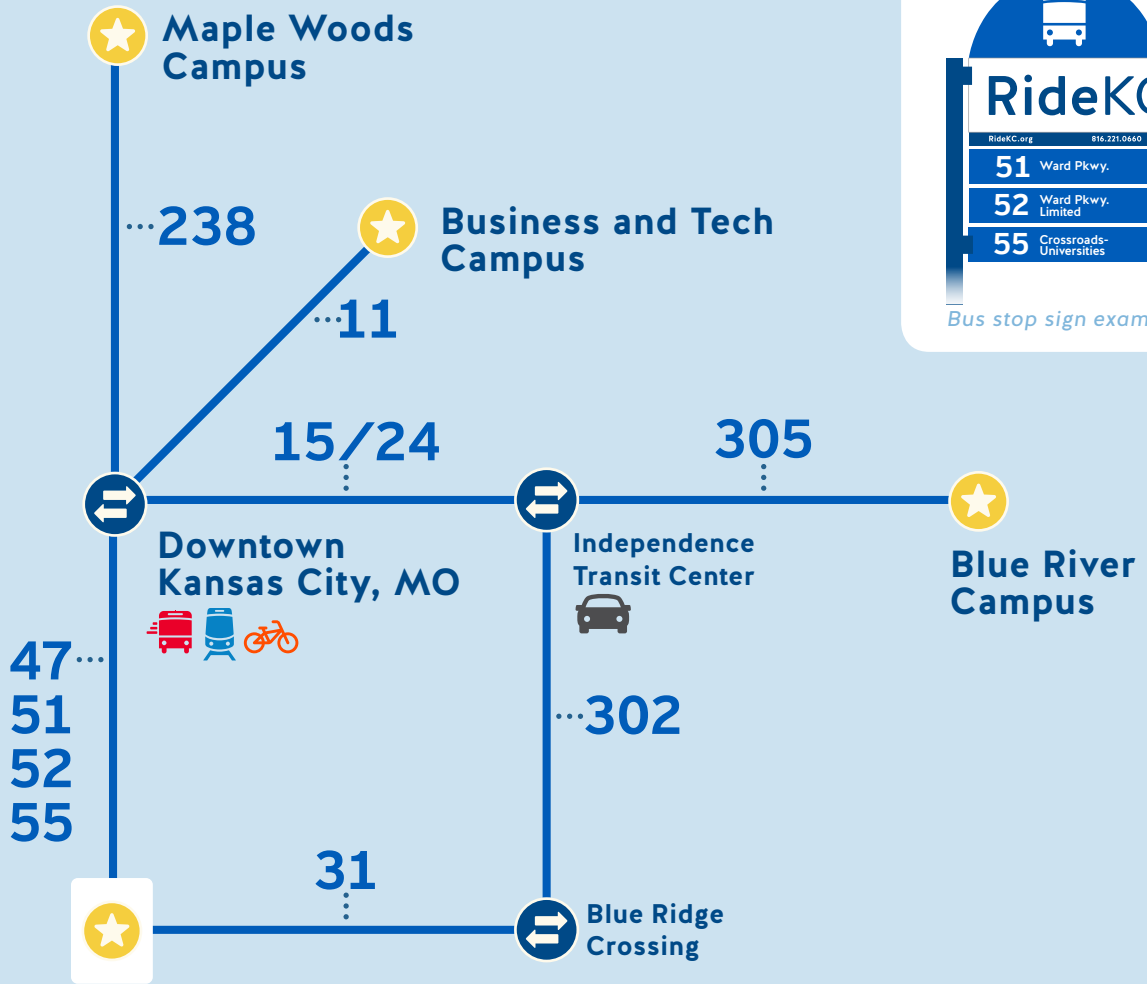

### **MCC-Blue River:**

20301 East 78 Highway, Independence, MO

**Bus route:** 306 Red

### **Swipe your Pass**

Swipe your student ID at the farebox. If you don't have an ID, fare is \$1.50. Pay with the app, a pass, a transfer card, dollars or coins.

# RideKC

Regular Service

Bike Share

Main & Troost MAX

Transit Center

Rush Hour Service

Park & Ride

KC Streetcar