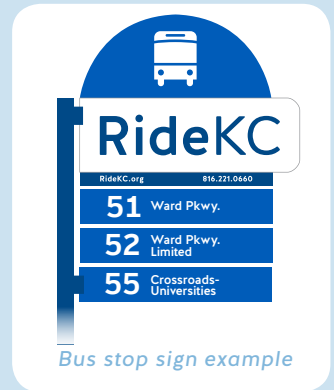

Bus Service to MCC Campuses

For more route and schedule information, visit RideKC.org

RideKC

Regular Service

Bike Share

Main & Troost MAX

Transit Center

Rush Hour Service

Park & Ride

KC Streetcar

★ MCC Campuses