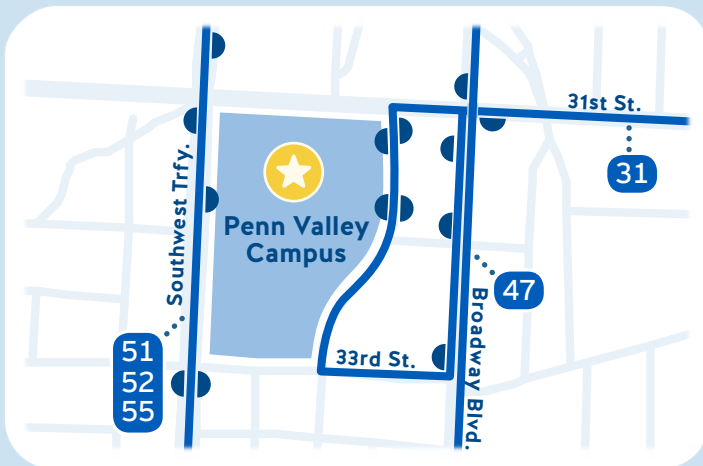

### **Swipe your Pass**

Swipe your student ID at the farebox. If you don't have an ID, fare is \$1.50. Pay with the app, a pass, a transfer card, dollars or coins.

# RideKC

Regular Service

Bike Share

Main & Troost MAX

Transit Center

Rush Hour Service

Park & Ride

KC Streetcar