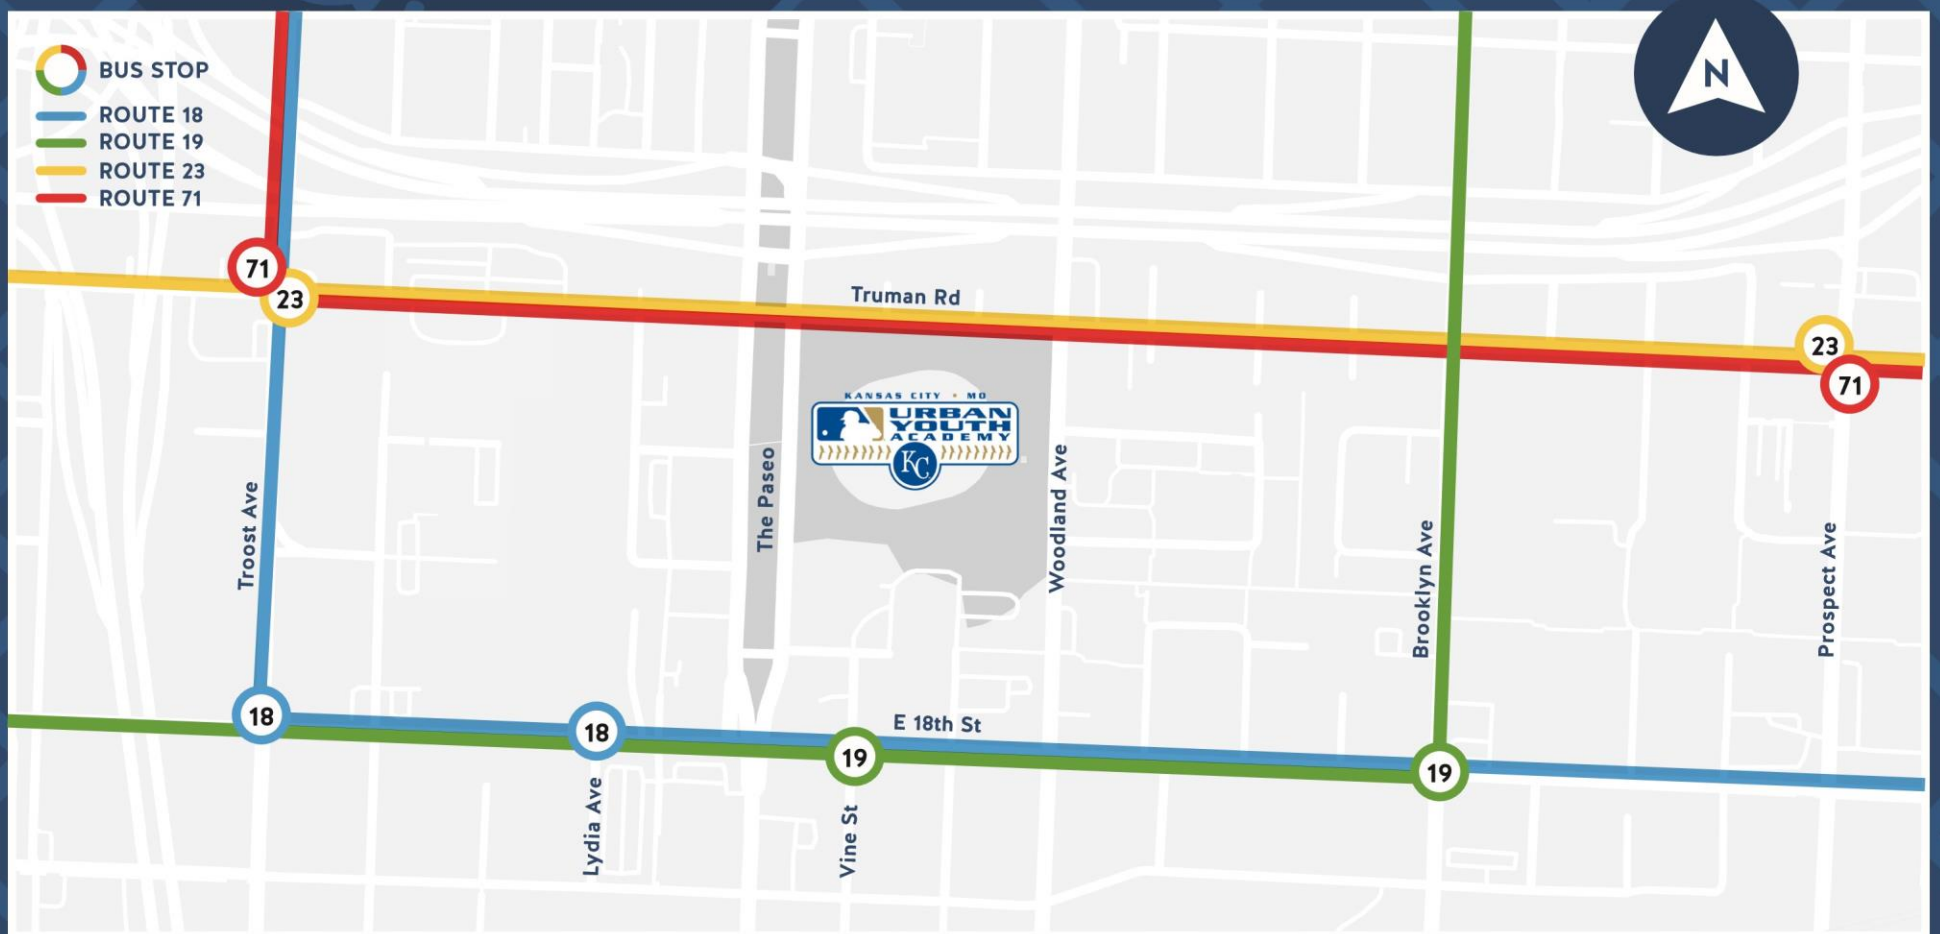

RideKC® Connects You to the Urban Youth Academy

FOUR ROUTES PROVIDING FREE, DIRECT SERVICE

18

18TH & TROOST

North/Westbound to 11th & Central

Runs every half hour from around 7:15 a.m. - 5:45 p.m.

Runs Every hour from around 6:00 p.m. - 12 a.m.

VIEW FULL ROUTE 18 SCHEDULE

19

18TH & BROOKLYN

Eastbound to 12th & Brooklyn

Runs every half hour from around 2:15 - 10:15 p.m.

Westbound to Southwest Blvd. & 31st

Runs every half hour from around 2:00 - 10:00 p.m.

18TH & VINE

Eastbound to 12th & Brooklyn

Runs every half hour from around 2:15 - 10:15 p.m.

Westbound to Southwest Blvd. & 31st

Runs every half hour from around 2:00 - 10:00 p.m.

VIEW FULL ROUTE 19 SCHEDULE

23

TRUMAN & TROOST

Eastbound to Park Tower Dr. & Wheeling

Runs every hour from around 5:05 a.m. - 8:05 p.m.

Westbound to 11th & Central

Runs every hour from around 5:40 a.m. - 8:40 p.m.

TRUMAN & PROSPECT

Eastbound to Park Tower Dr. & Wheeling