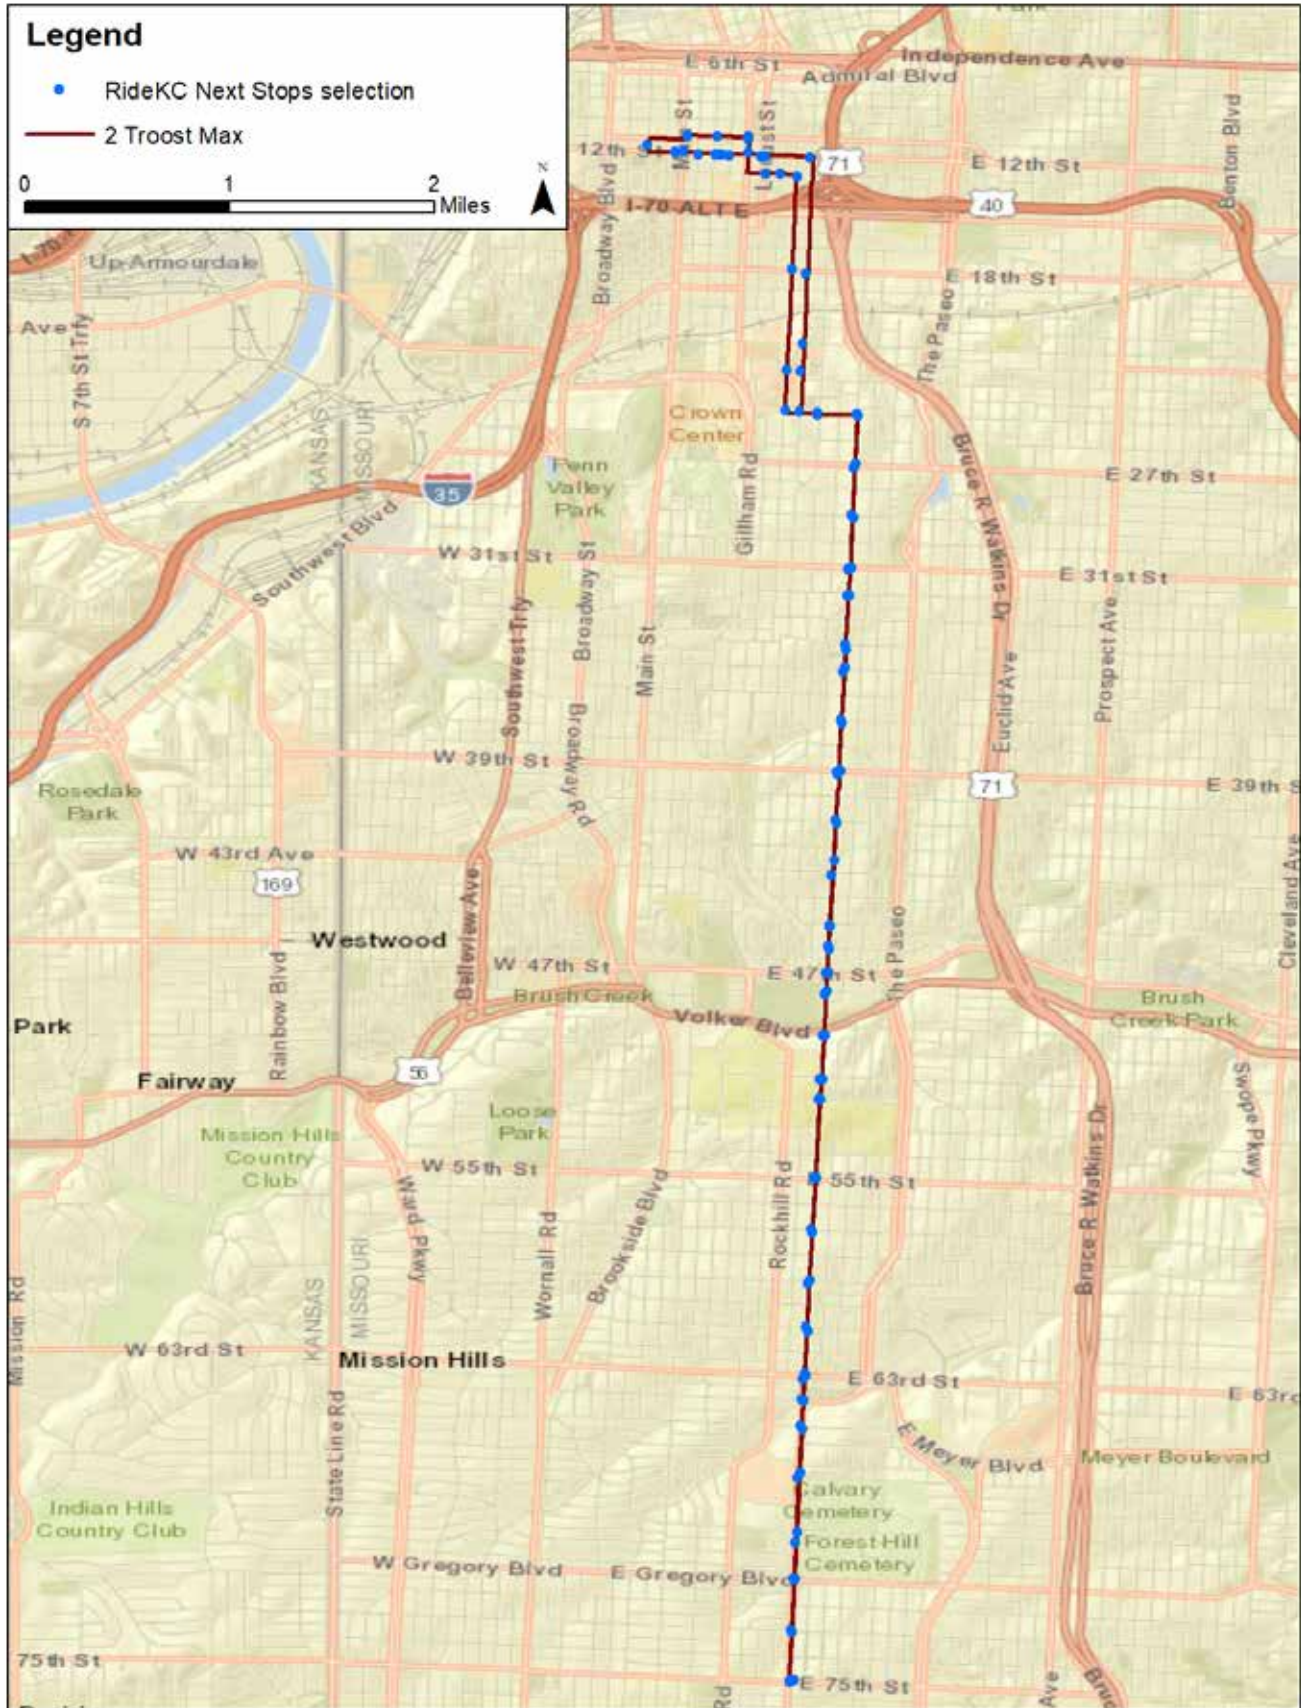

Troost MAX

Effective October 3, 2021

Efectivo el 3 de octubre de 2021

Sign up for custom service notifications by texting **tmax** to 816.685.8541

RideKC **NEXT** 816.221.0660
RideKC.org
Access to Jobs, Education, Health Care | Social Equity