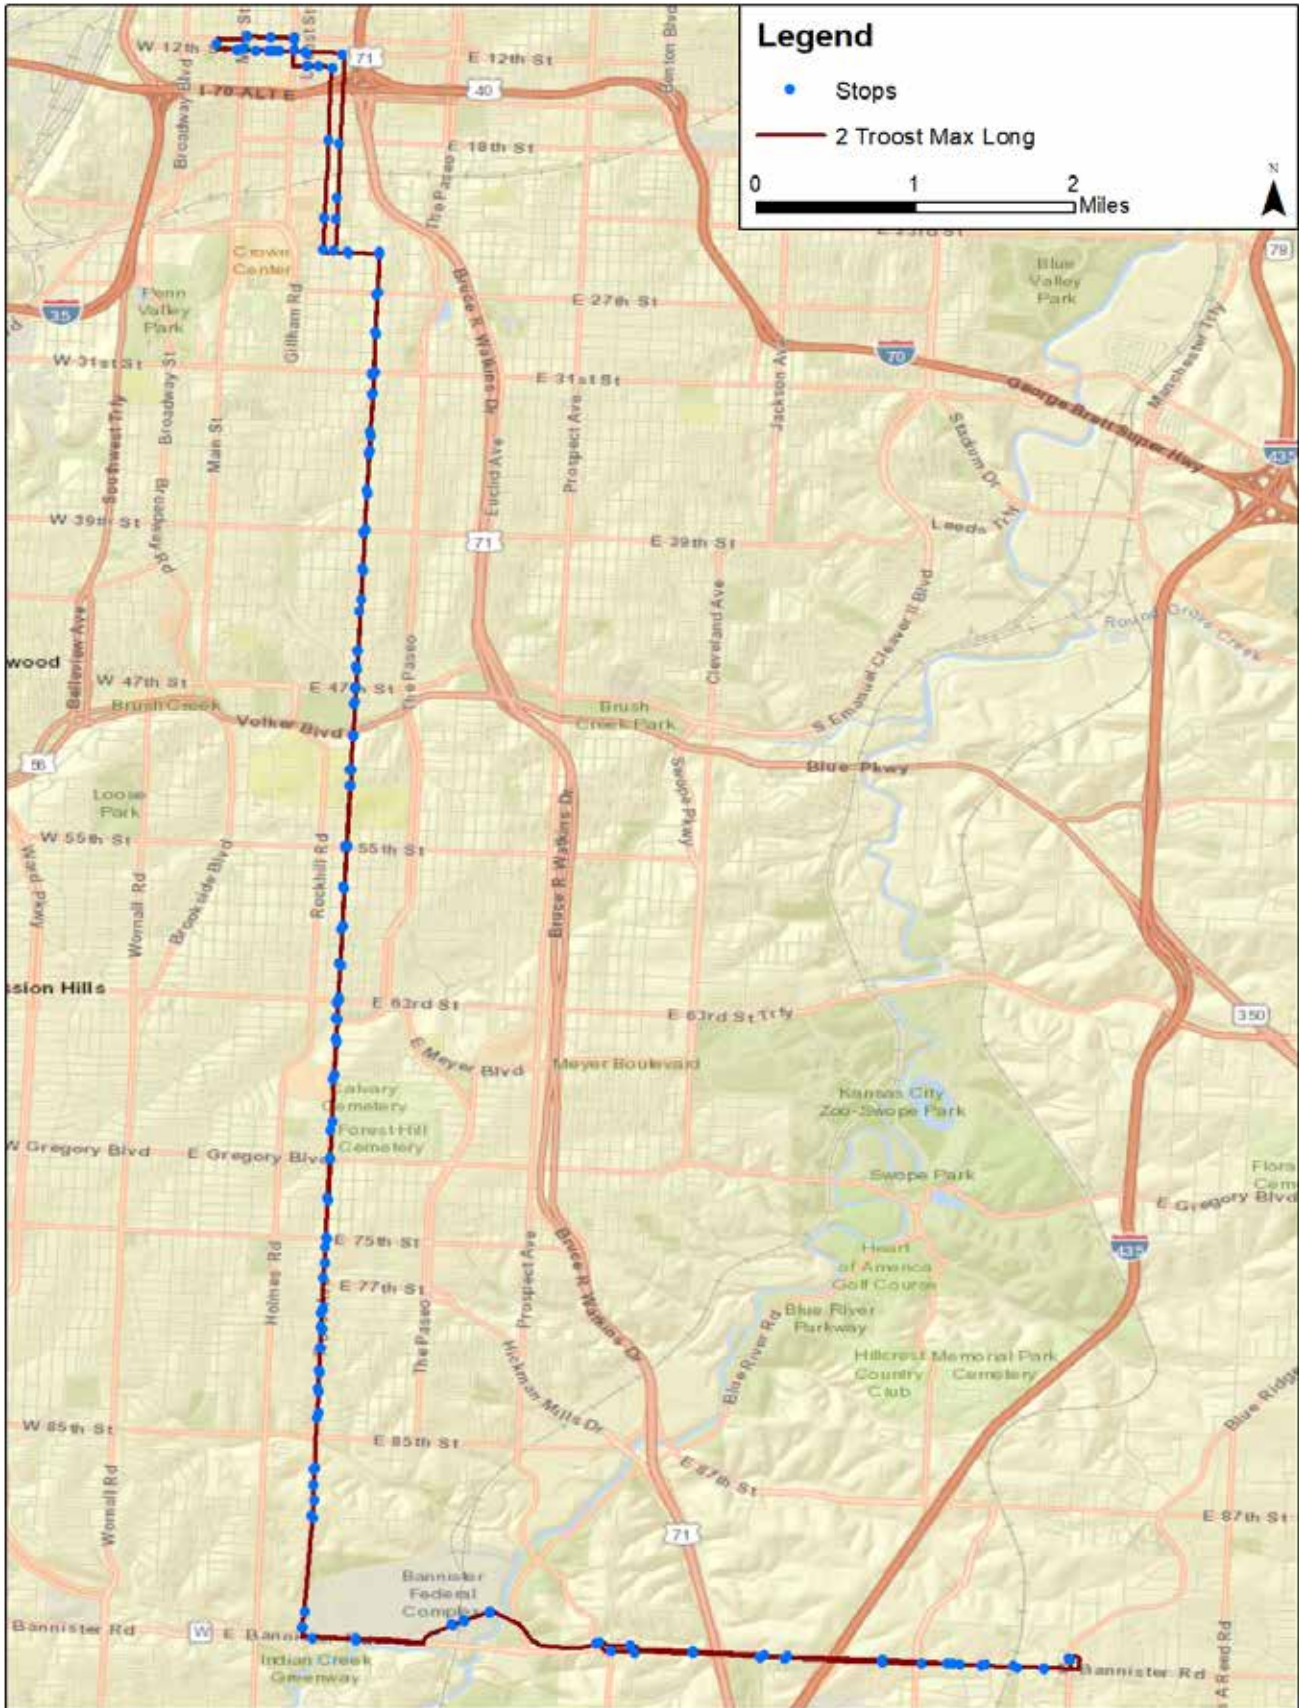

Troost MAX

Effective October 3, 2021

Efectivo el 3 de octubre de 2021

Sign up for custom service notifications by texting **tmax** to 816.685.8541