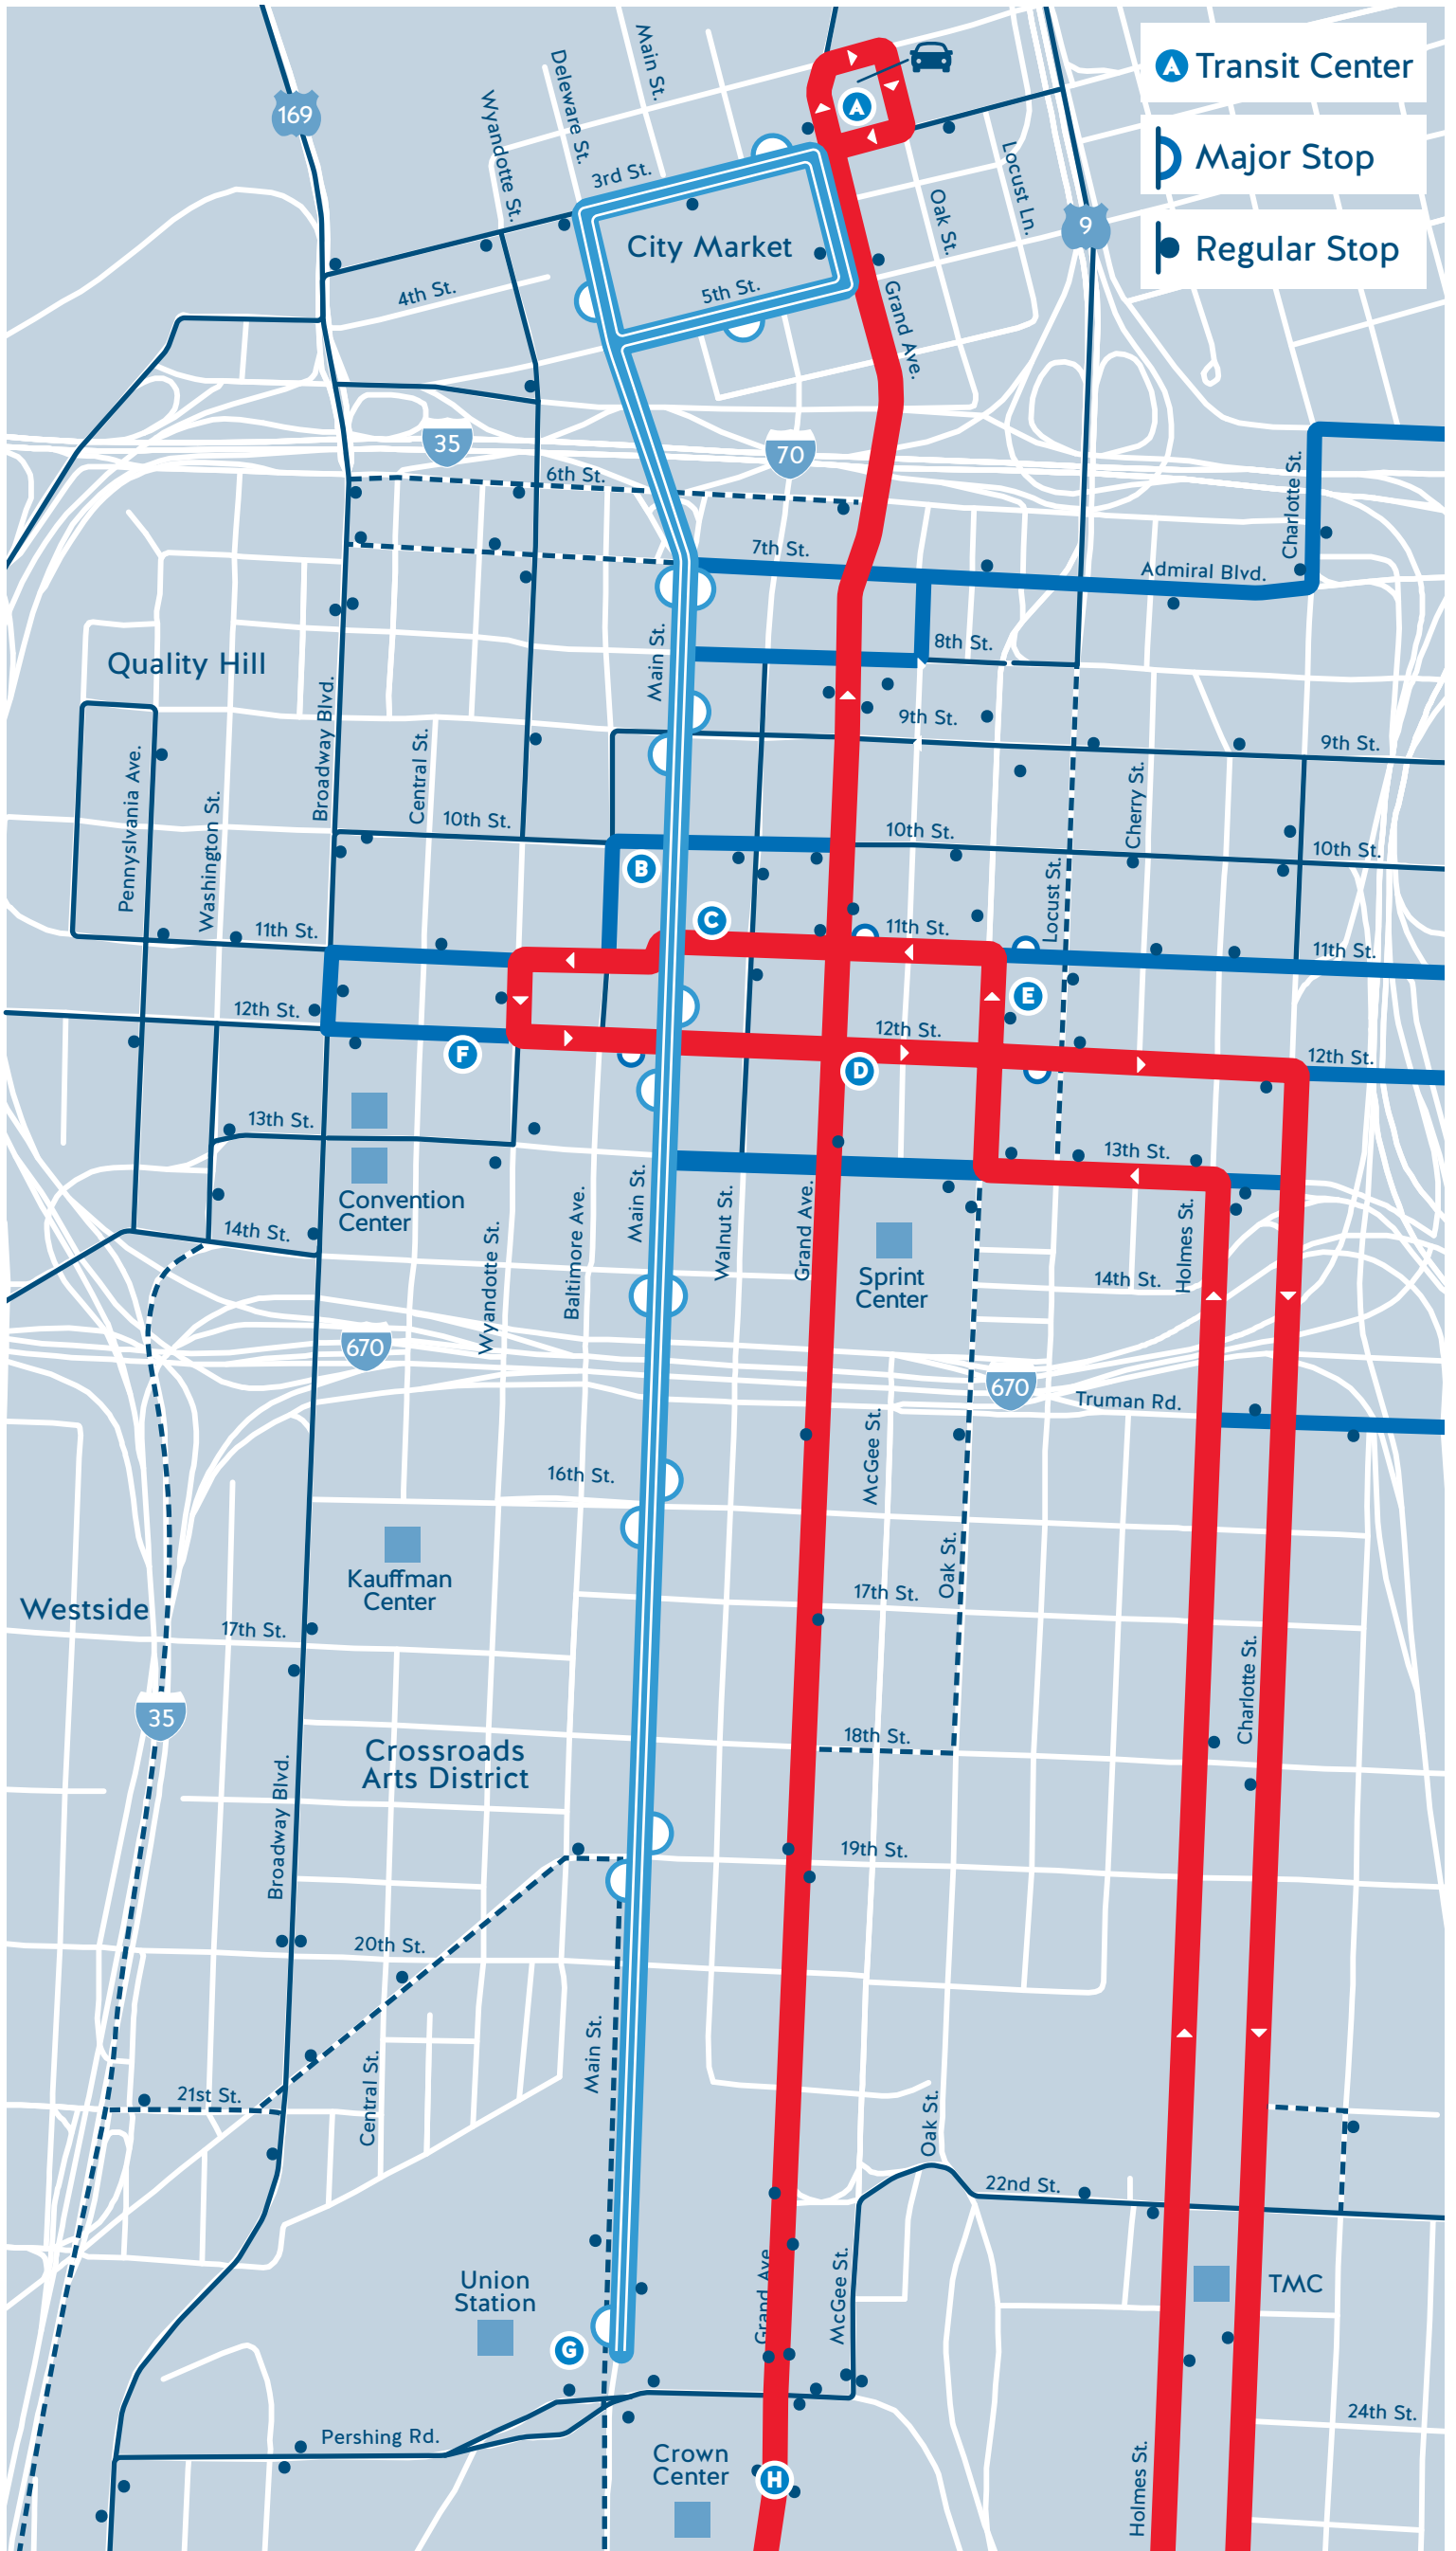

# Downtown Kansas City, MO

## DOWNTOWN TRANSIT CENTERS

- A 3rd & Grand:** Streetcar, MMAX, 10, 55, 77, 85, 103, 201
- B 10th & Main:** 18, 24, 28, 47, 71, 101, 106, 229, 403, 404, 435, 519, 563, 569, 595
- C 11th & Main:** TMAX, 9, 11, 12, 15, 18, 24, 25, 52, 71, 229, 571
- D 12th & Grand:** MMAX, TMAX, 9, 11, 12, 15, 16, 18, 24, 25, 28, 236, 237, 47, 51, 52, 71, 77, 85, 201, 229, 233, 235, 238, 535, 550, 570, 571
- E Government Distict:** TMAX, 9, 11, 12, 15, 16, 18, 24, 25, 28, 29, 52, 236, 71, 405, 550, 570, 571
- F Barney Allis Plaza:** MMAX, TMAX, 9, 11, 12, 15, 18, 25, 55, 52, 405
- G Union Station:** Streetcar, 23, 27, 47, 51, 237, 403, 404, 405, 435, 519, 535, 550, 563, 569, 570, 571, 595
- H Crown Center:** MMAX, 77, 85, 201, 229, 235, 236, 237, 404, 435, 519, 535, 563, 569, 595