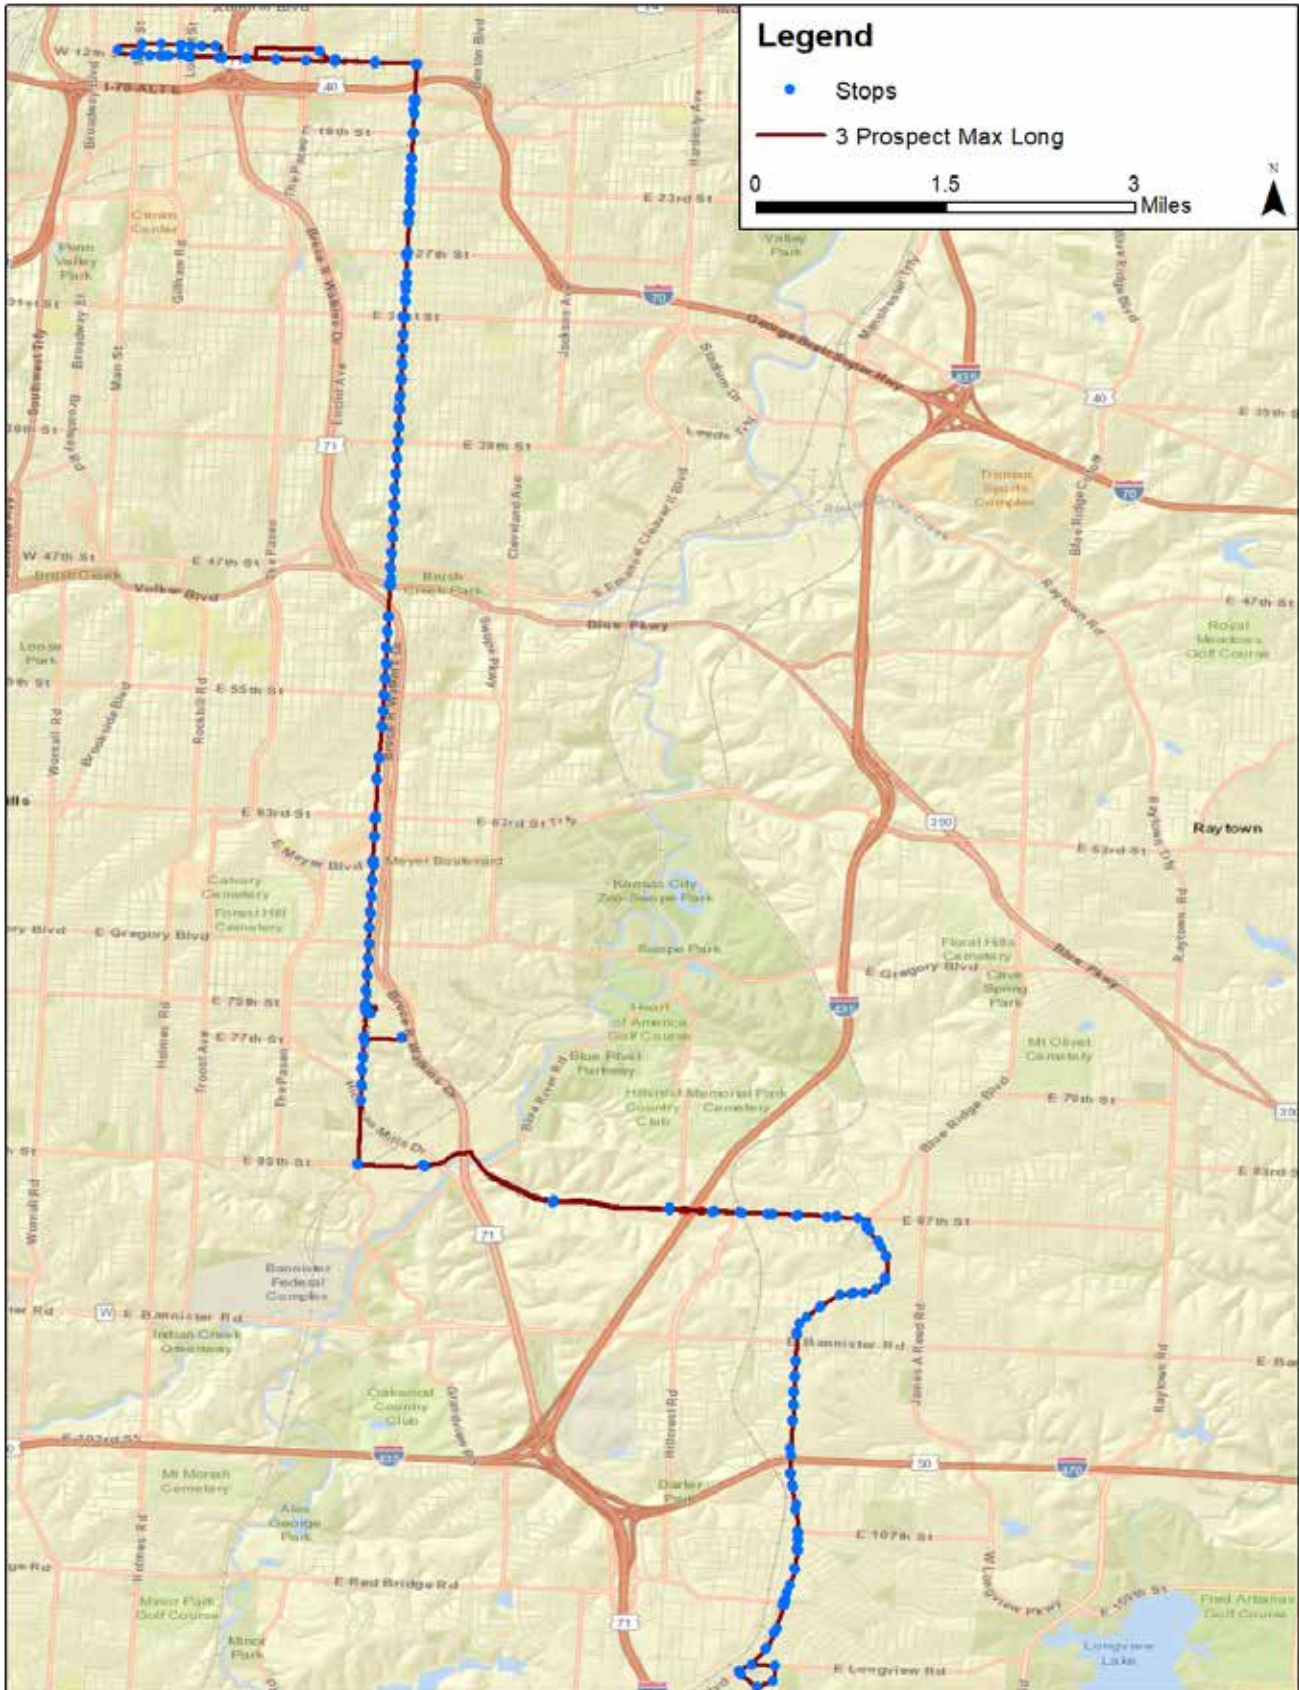

Prospect MAX

Effective October 3, 2021

Efectivo el 3 de octubre de 2021

Sign up for custom service notifications by texting **pmax** to 816.685.8541

RideKC **NEXT** 816.221.0660
RideKC.org
Access to Jobs, Education, Health Care | Social Equity