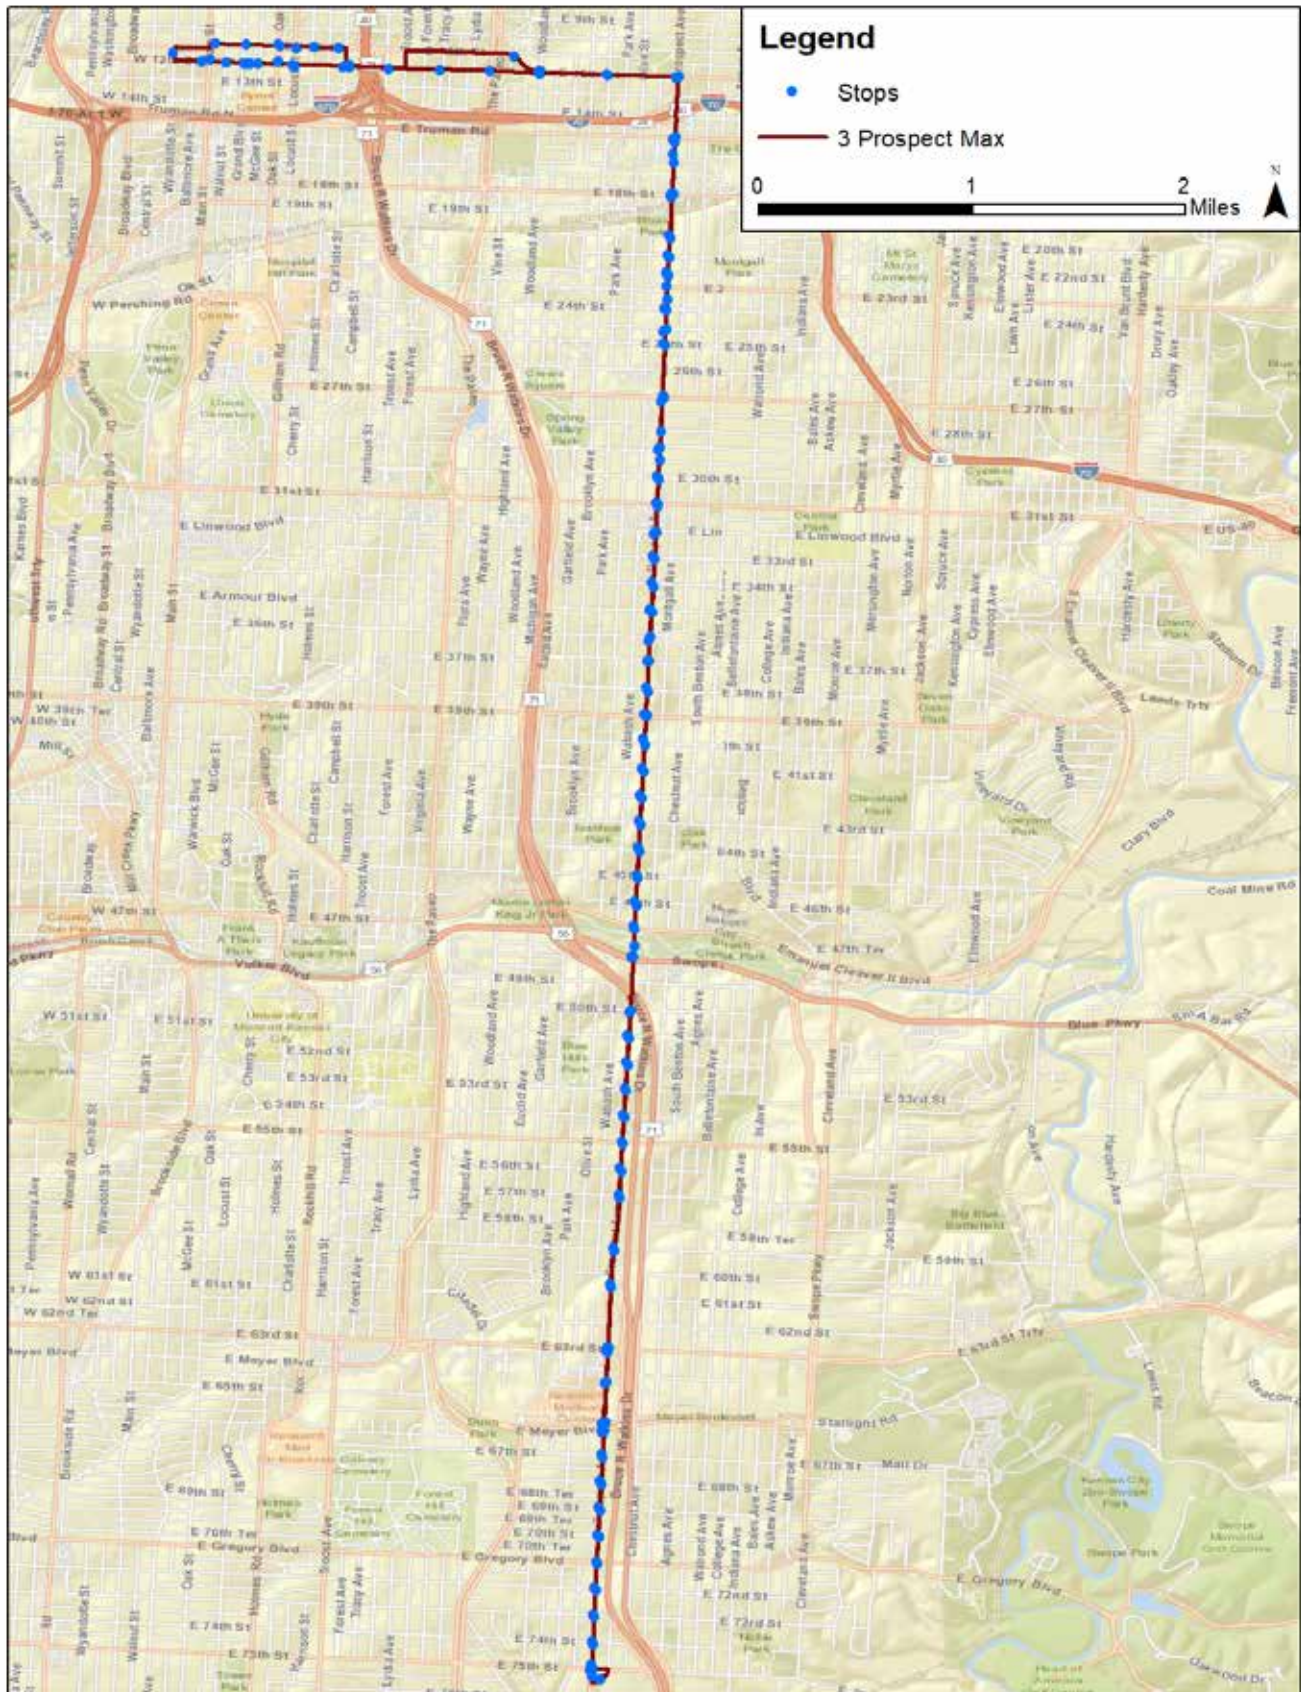

Prospect MAX

Effective October 3, 2021

Efectivo el 3 de octubre de 2021

Sign up for custom service notifications by texting **pmax** to 816.685.8541

RideKC **NEXT** 816.221.0660
RideKC.org
Access to Jobs, Education, Health Care | Social Equity