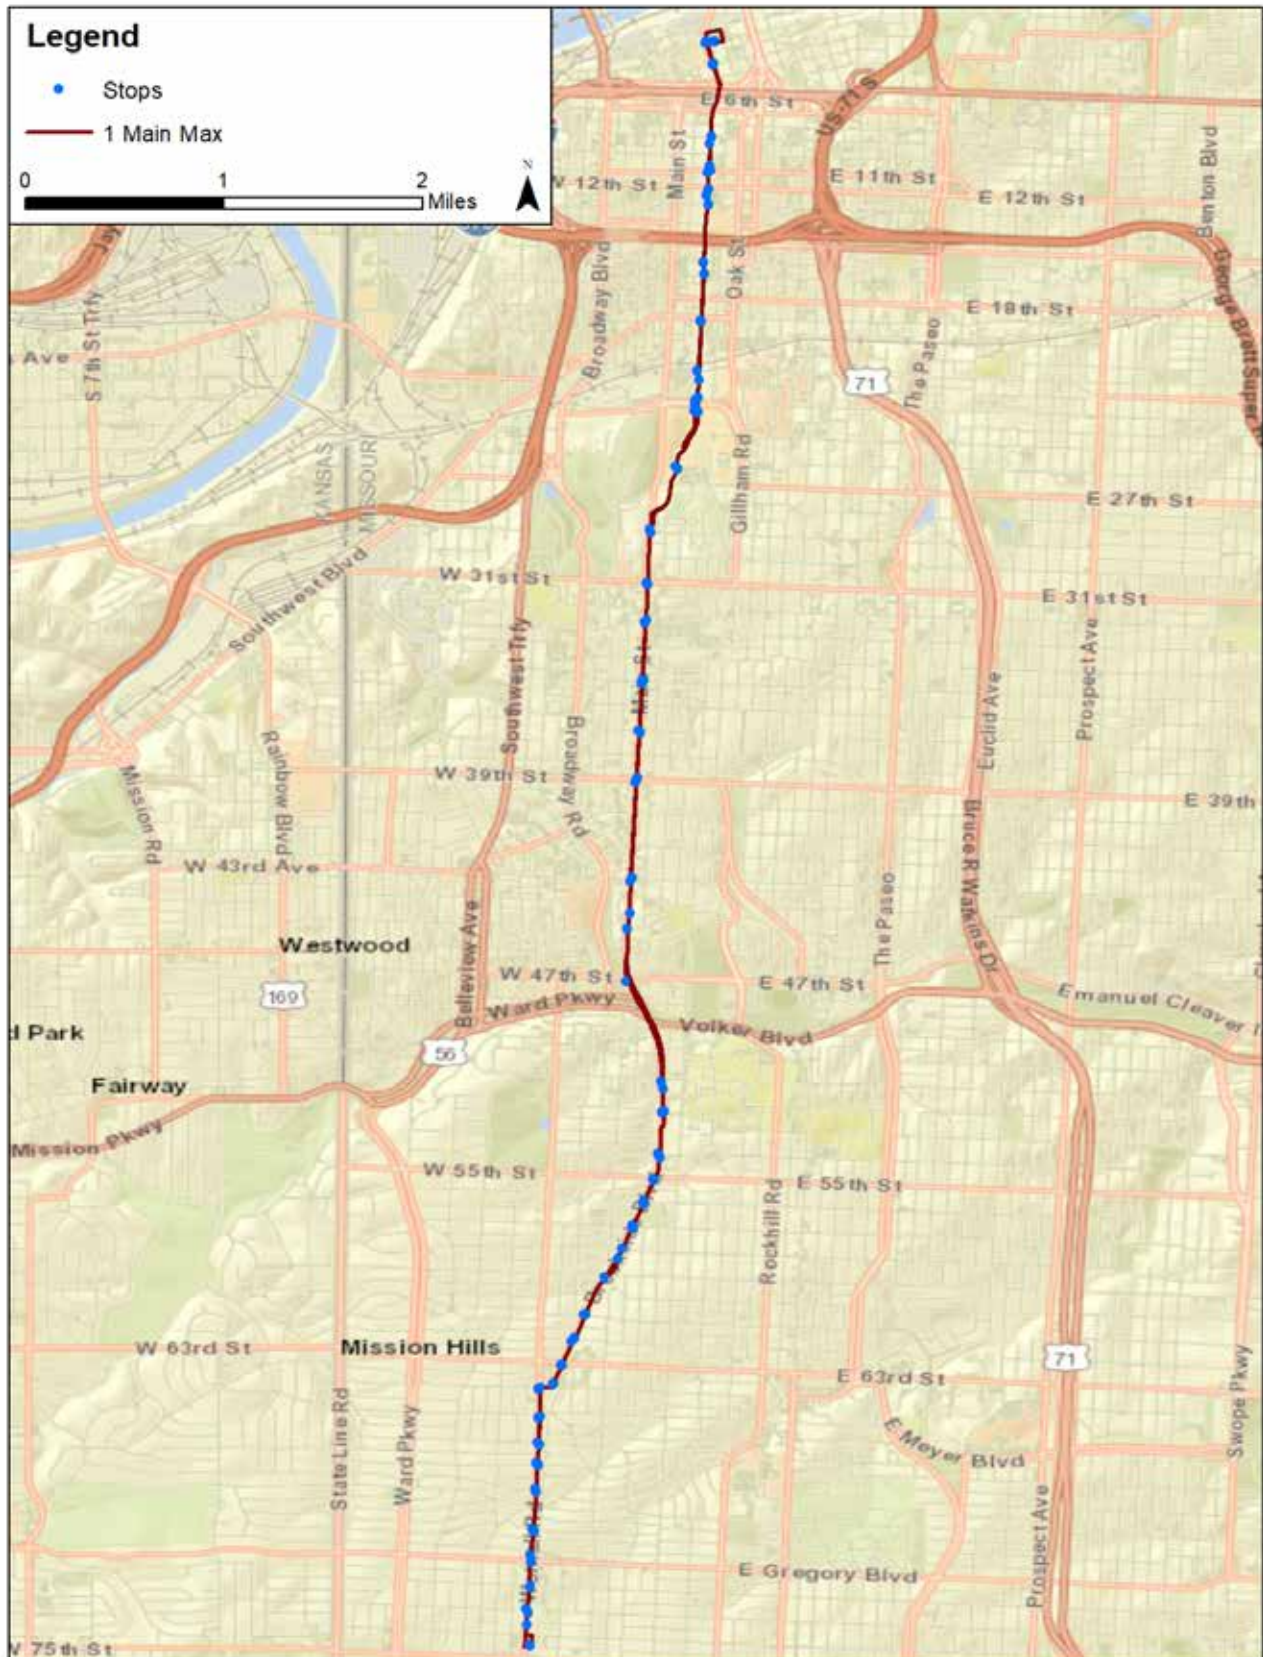

Main MAX

Effective October 3, 2021

Efectivo el 3 de octubre de 2021

Sign up for custom service notifications by texting **mmax** to 816.685.8541

RideKC **NEXT** 816.221.0660
RideKC.org
Access to Jobs, Education, Health Care | Social Equity