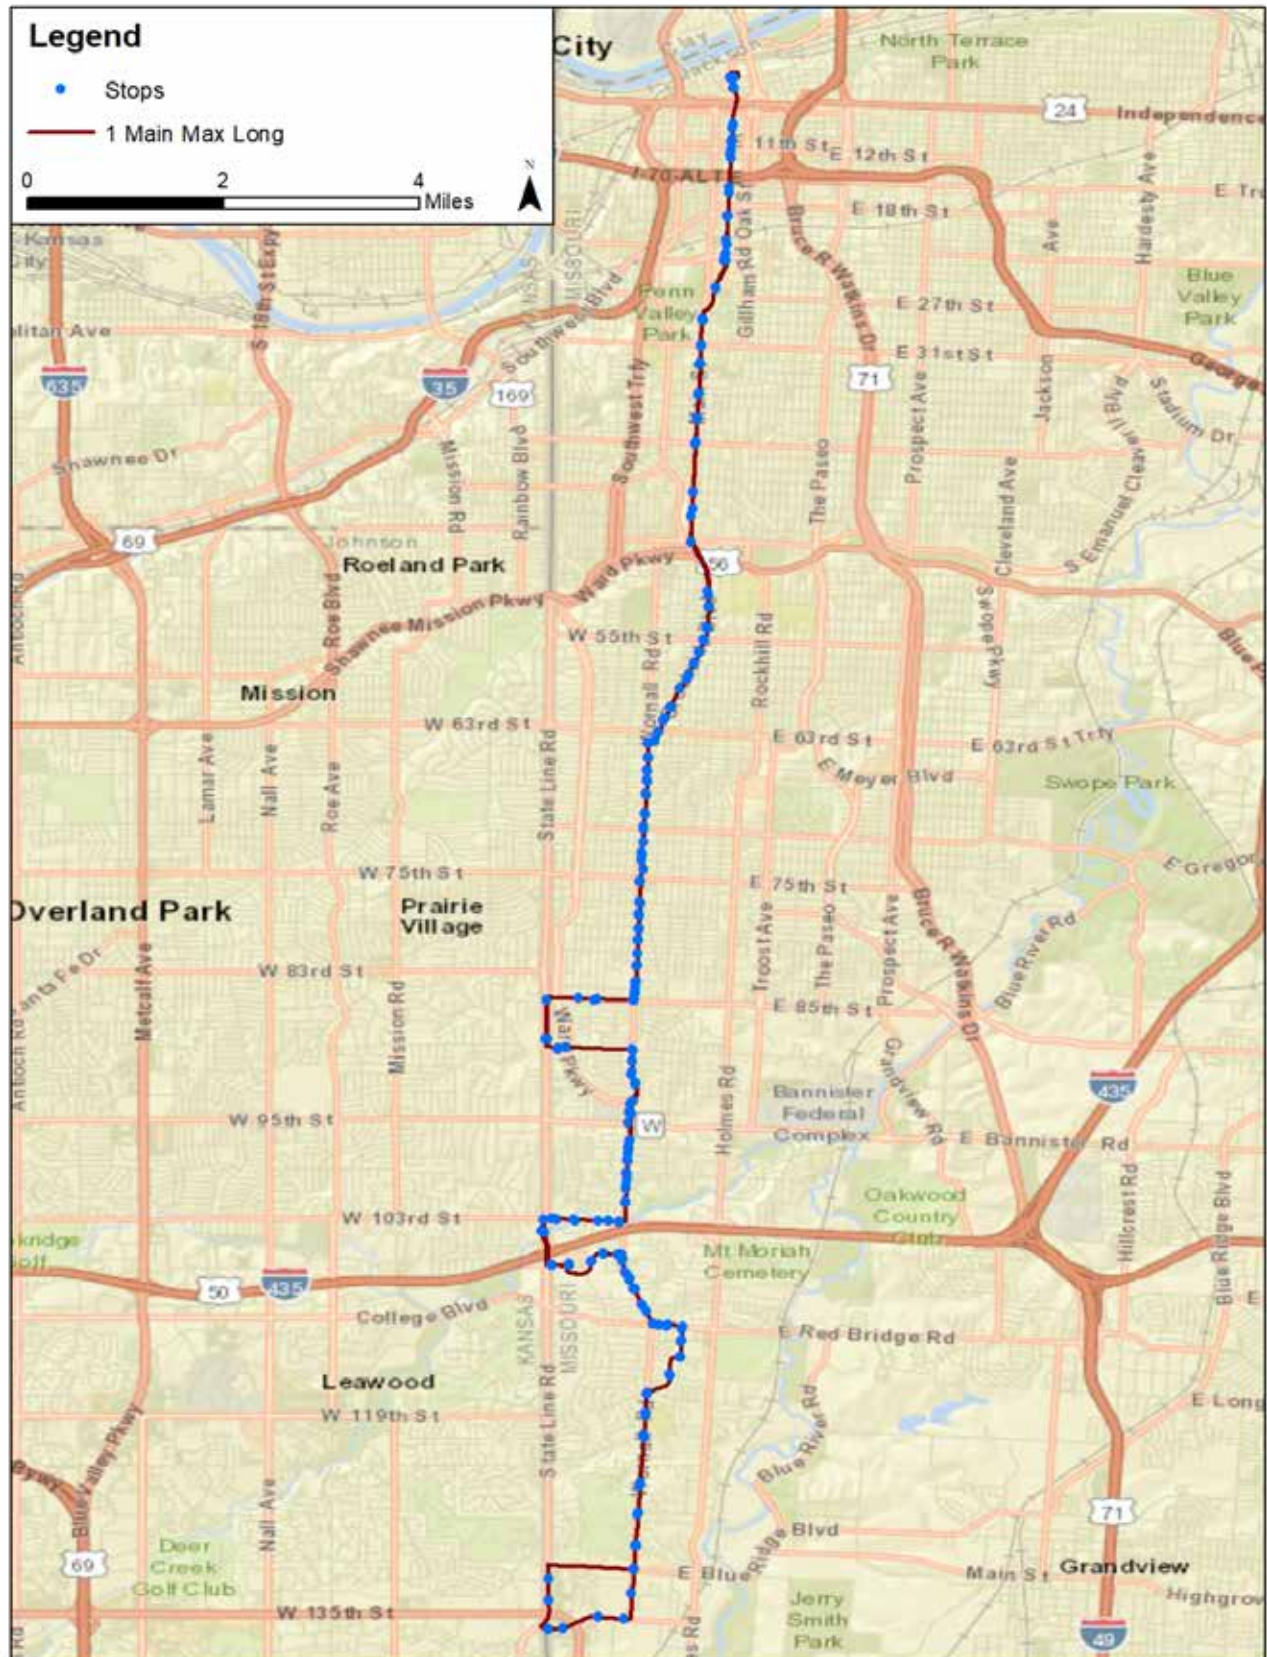

Main MAX

Effective October 3, 2021

Efectivo el 3 de octubre de 2021

Sign up for custom service notifications by texting **mmax** to 816.685.8541

RideKC **NEXT** 816.221.0660
RideKC.org
Access to Jobs, Education, Health Care | Social Equity