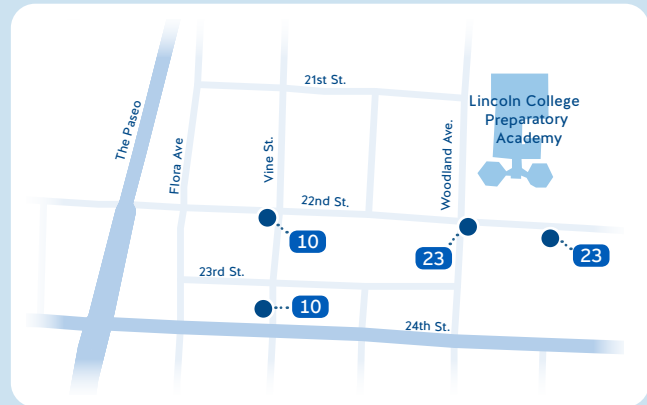

### Two bus routes have stops near Lincoln College Preparatory Academy:

10 Woodland-Brooklyn 23 23rd Street

### Swipe your Pass

Swipe your Student Pass at the farebox. If you don't have a Student Pass, fare is \$1.50. Pay with the app, a pass, a transfer card, dollars or coins.

# RideKC

**ROUTES:**

-  10 Woodland-Brooklyn
-  23 23rd Street

-  Regular Service
-  Bike Share
-  Main & Troost MAX
-  Transit Center
-  Bus Stop
-  MAX Service
-  Park & Ride
-  KC Streetcar
-  Lincoln
-  000 Route Number