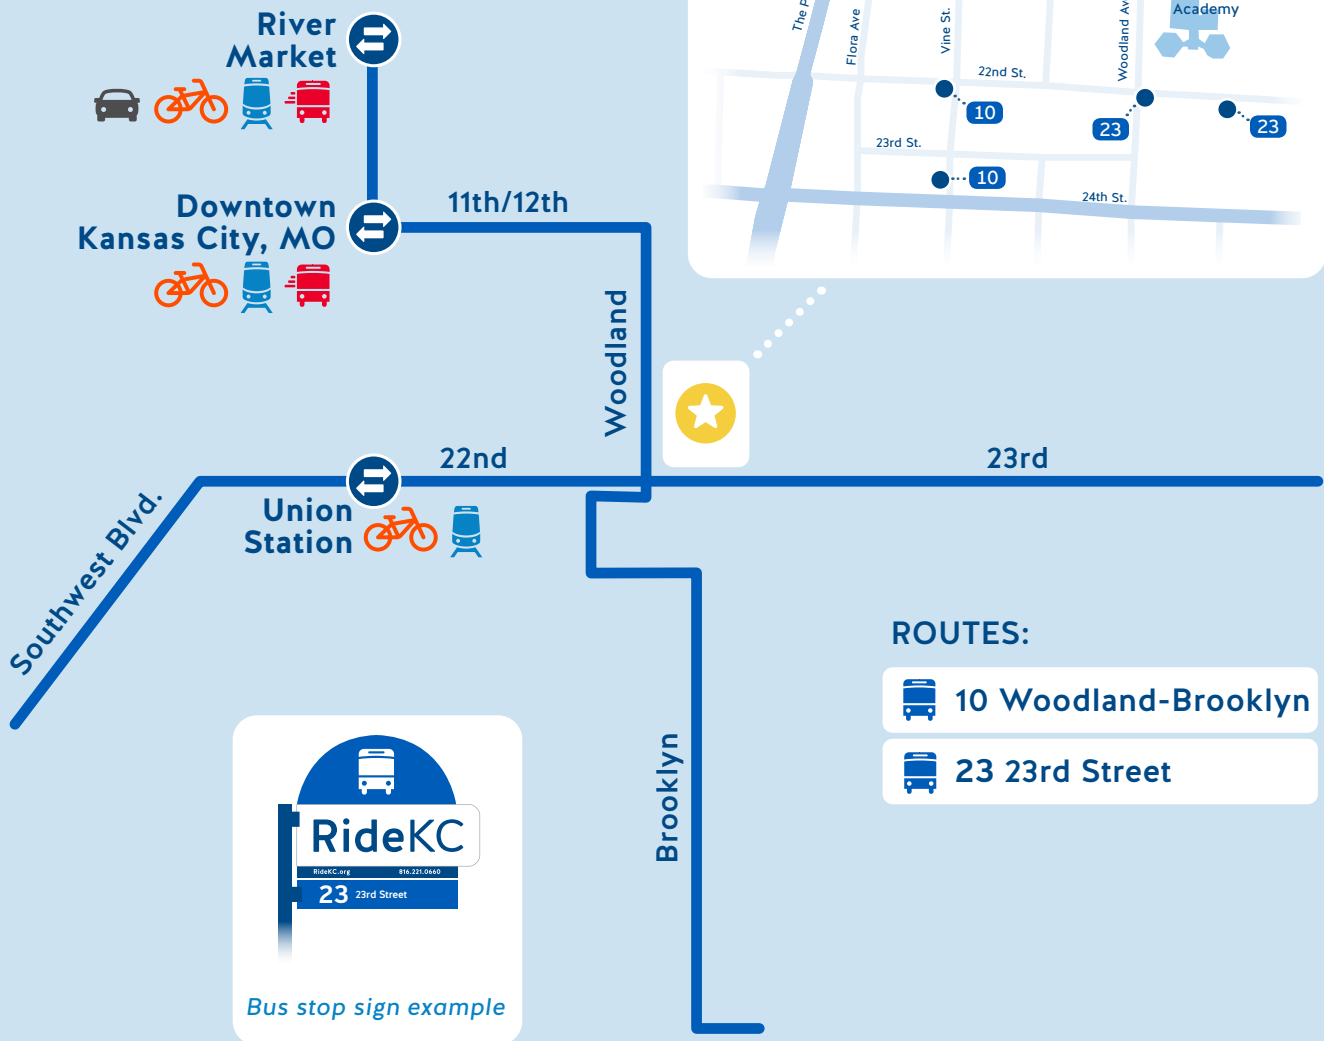

### Two bus routes have stops near Lincoln College Preparatory Academy:

10 Woodland-Brooklyn 23 23rd Street

### Swipe your Pass

Swipe your Student Pass at the farebox. If you don't have a Student Pass, fare is \$1.50. Pay with the app, a pass, a transfer card, dollars or coins.

# RideKC

**ROUTES:**

-  10 Woodland-Brooklyn
-  23 23rd Street

-  Regular Service
-  Bike Share
-  Main & Troost MAX
-  Transit Center
-  Bus Stop
-  MAX Service
-  Park & Ride
-  KC Streetcar
-  Lincoln
-  000 Route Number