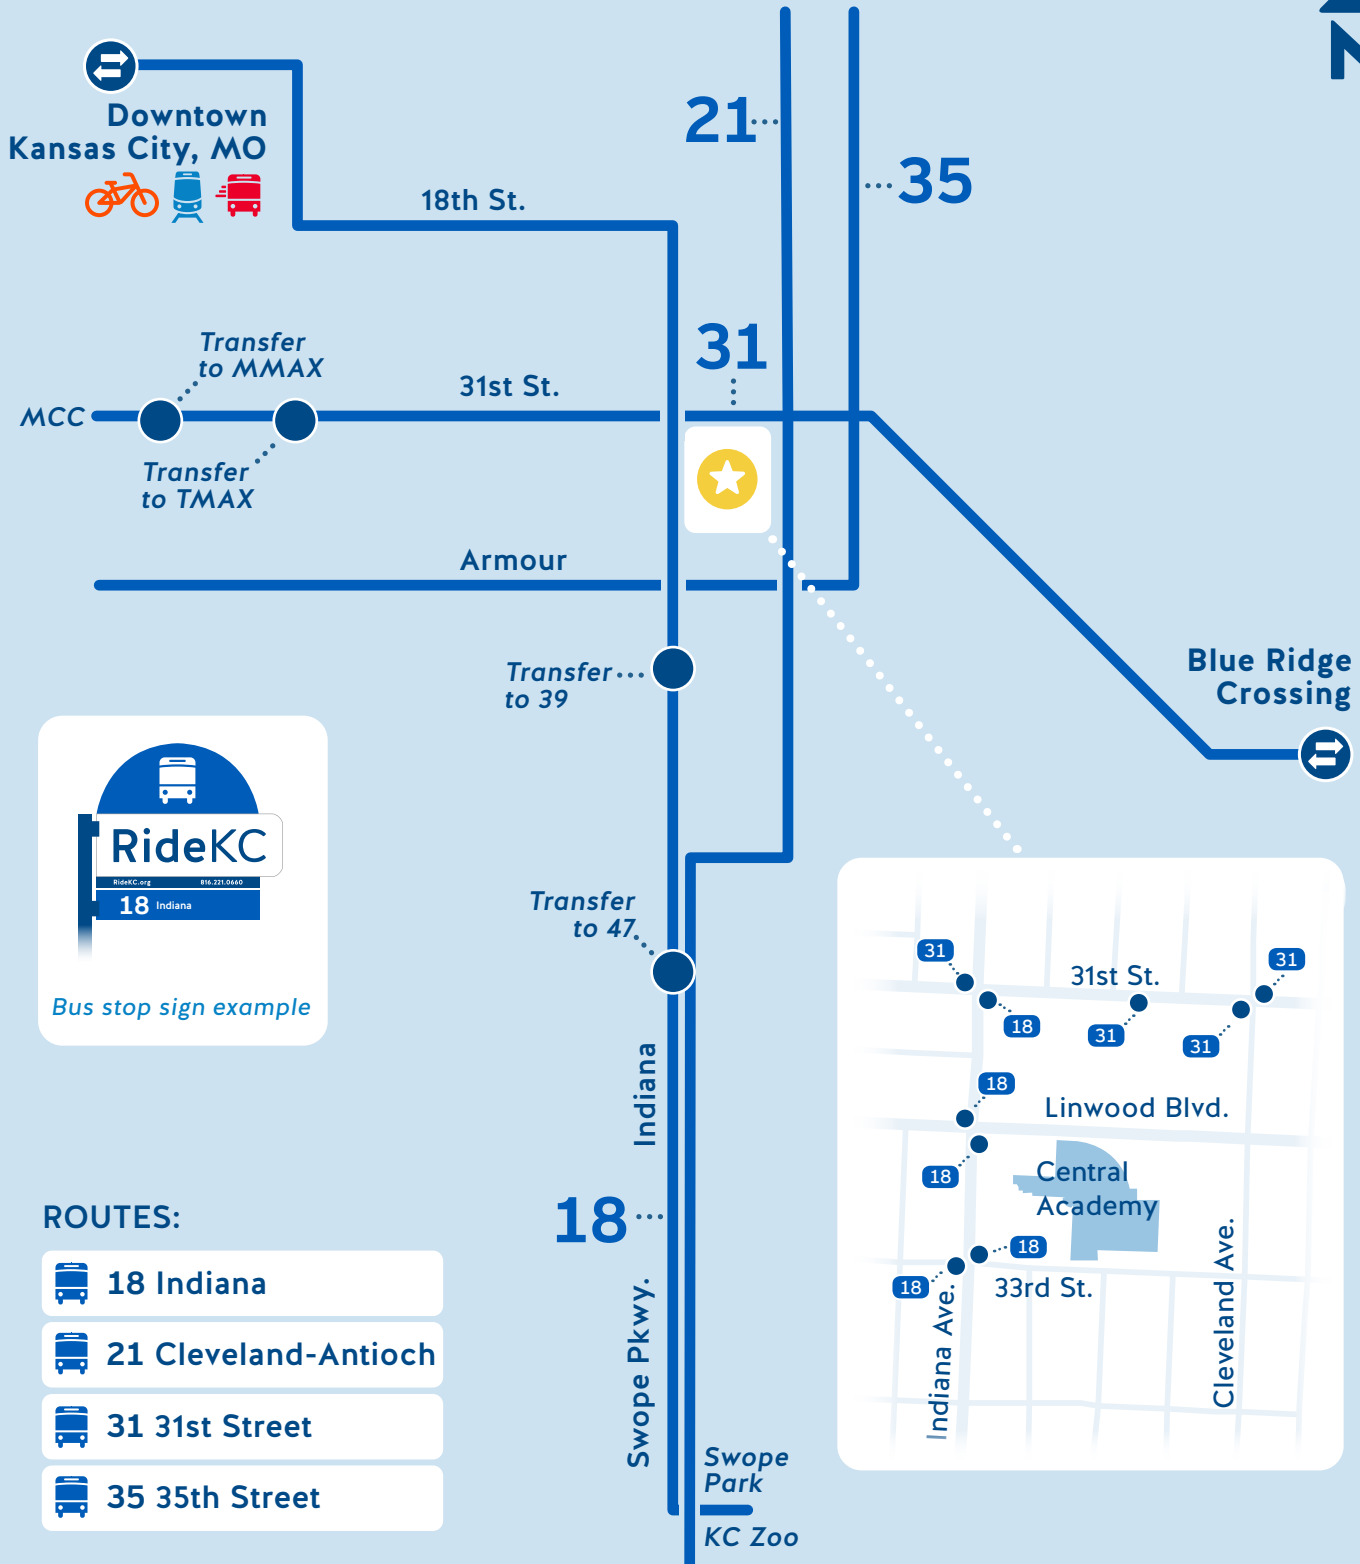

### Four bus routes have stops near Central Academy of Excellence:

18 Indiana    21 Cleveland-Antioch  
31 31st Street    35 35th Street

### Swipe your Pass

at the farebox. If you don't have a Student Pass, fare is \$1.50. Pay with the app, a pass, a transfer card, dollars or coins.

## ROUTES:

- 18 Indiana**
- 21 Cleveland-Antioch**
- 31 31st Street**
- 35 35th Street**

- Regular Service
- Bike Share
- Main & Troost MAX
- Transit Center
- Bus Stop
- MAX Service
- Park & Ride
- KC Streetcar
- Central Academy
- Route Number