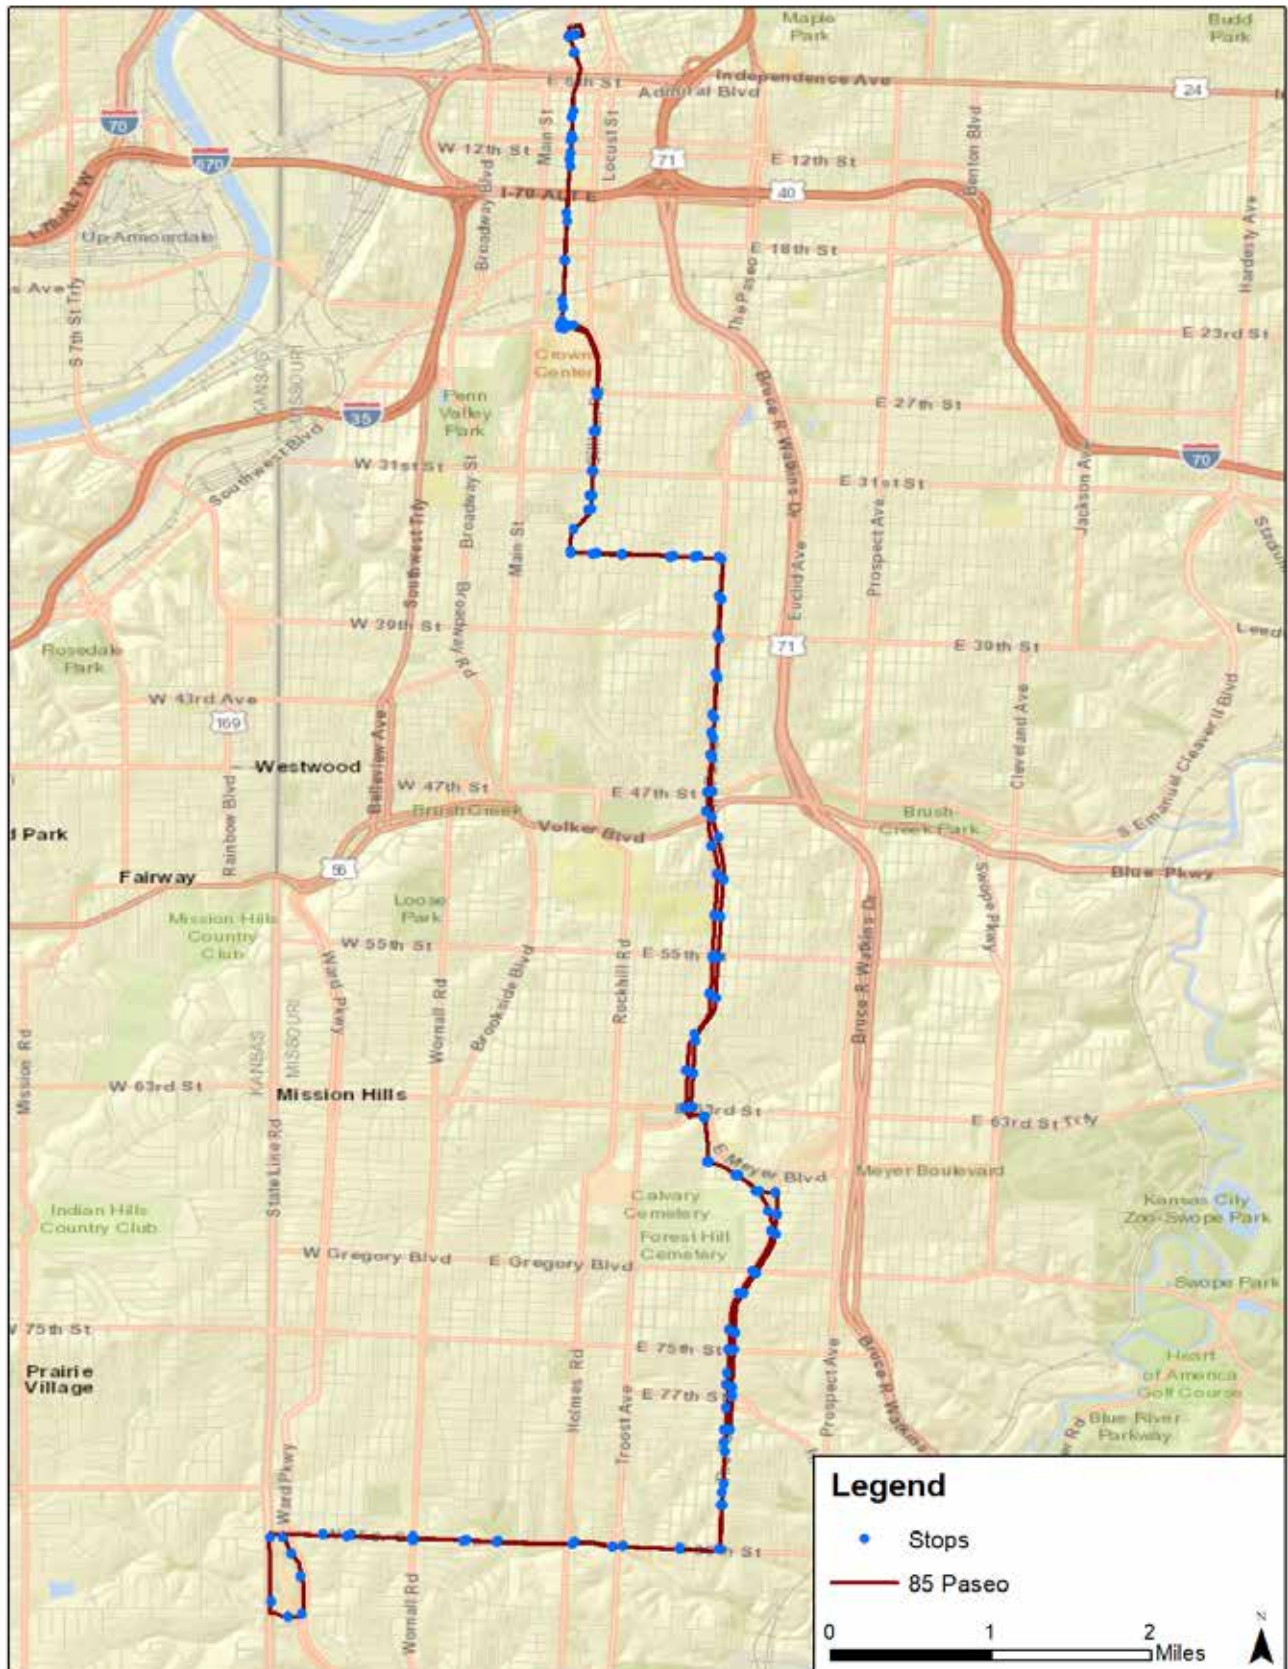

85 Paseo

Effective October 3, 2021

Efectivo el 3 de octubre de 2021

Sign up for custom service notifications by texting **ridekc85** to 816.685.8541