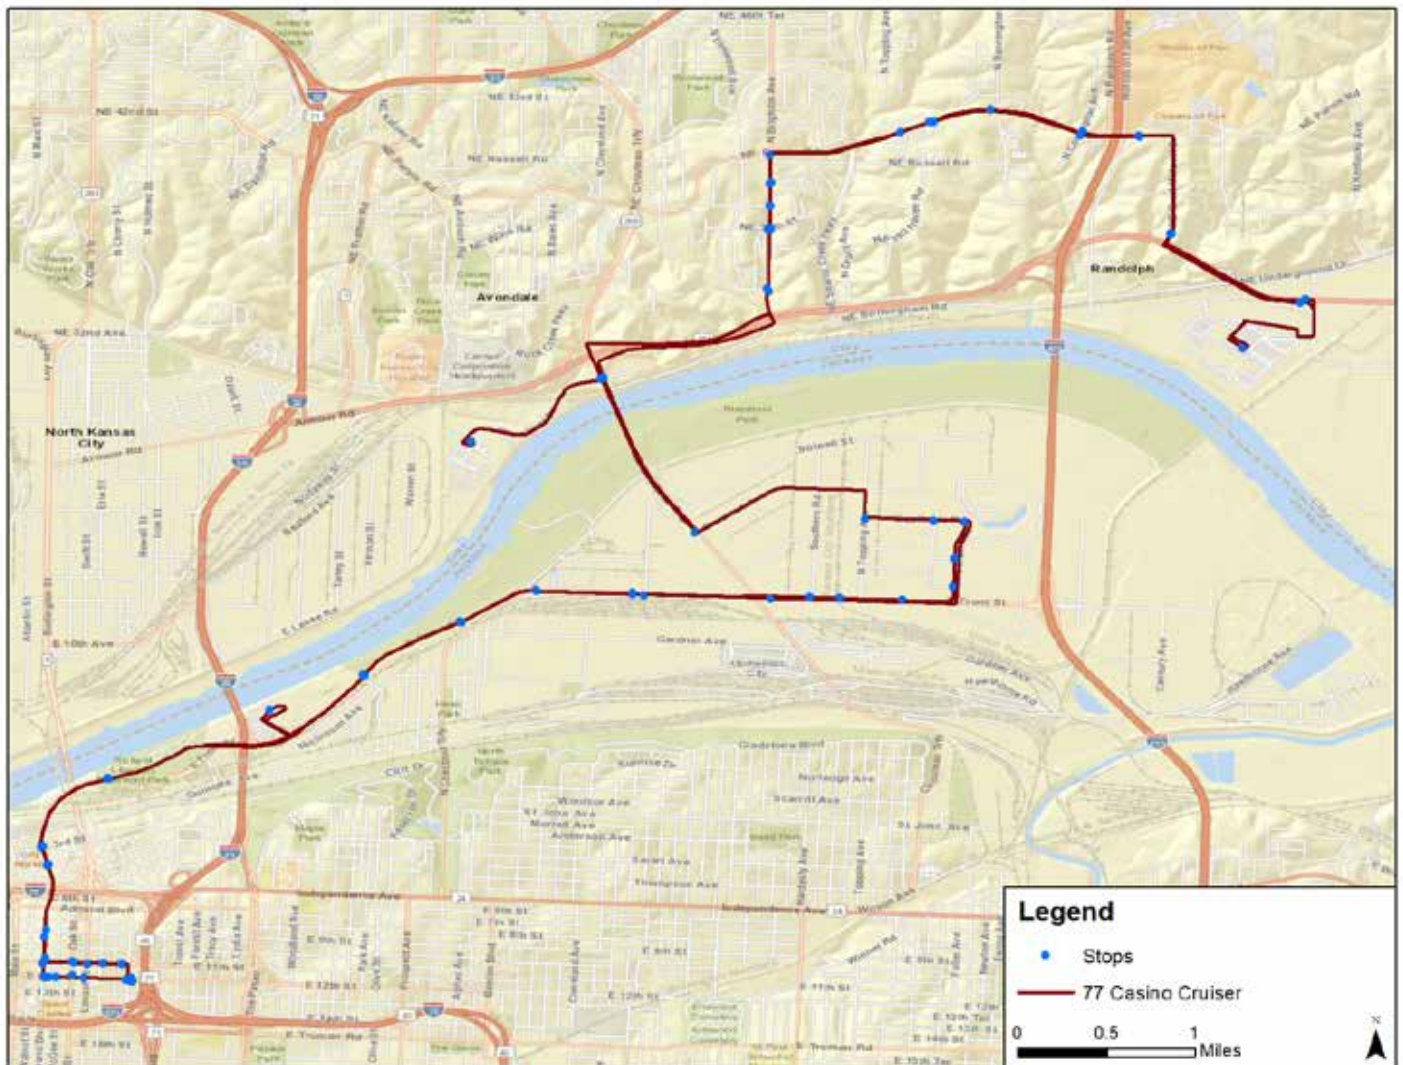

77 Casino Cruiser

Effective October 3, 2021
Efectivo el 3 de octubre de 2021

Route Changes Effective on October 3, 2021

The 77 Casino Cruiser route would be modified to provide additional service in the East Bottoms, replacing a portion of 11 Northeast-Westside that travels to Universal Ave. and Front St. Other service on the route will remain in place.

Hourly service will be provided from 5 a.m. to 8 p.m. every day, no longer extending until midnight.

Sign up for custom service notifications
by texting [ridekc77](tel:816.685.8541) to 816.685.8541

RideKC**NEXT** 816.221.0660
RideKC.org
Access to Jobs, Education, Health Care | Social Equity