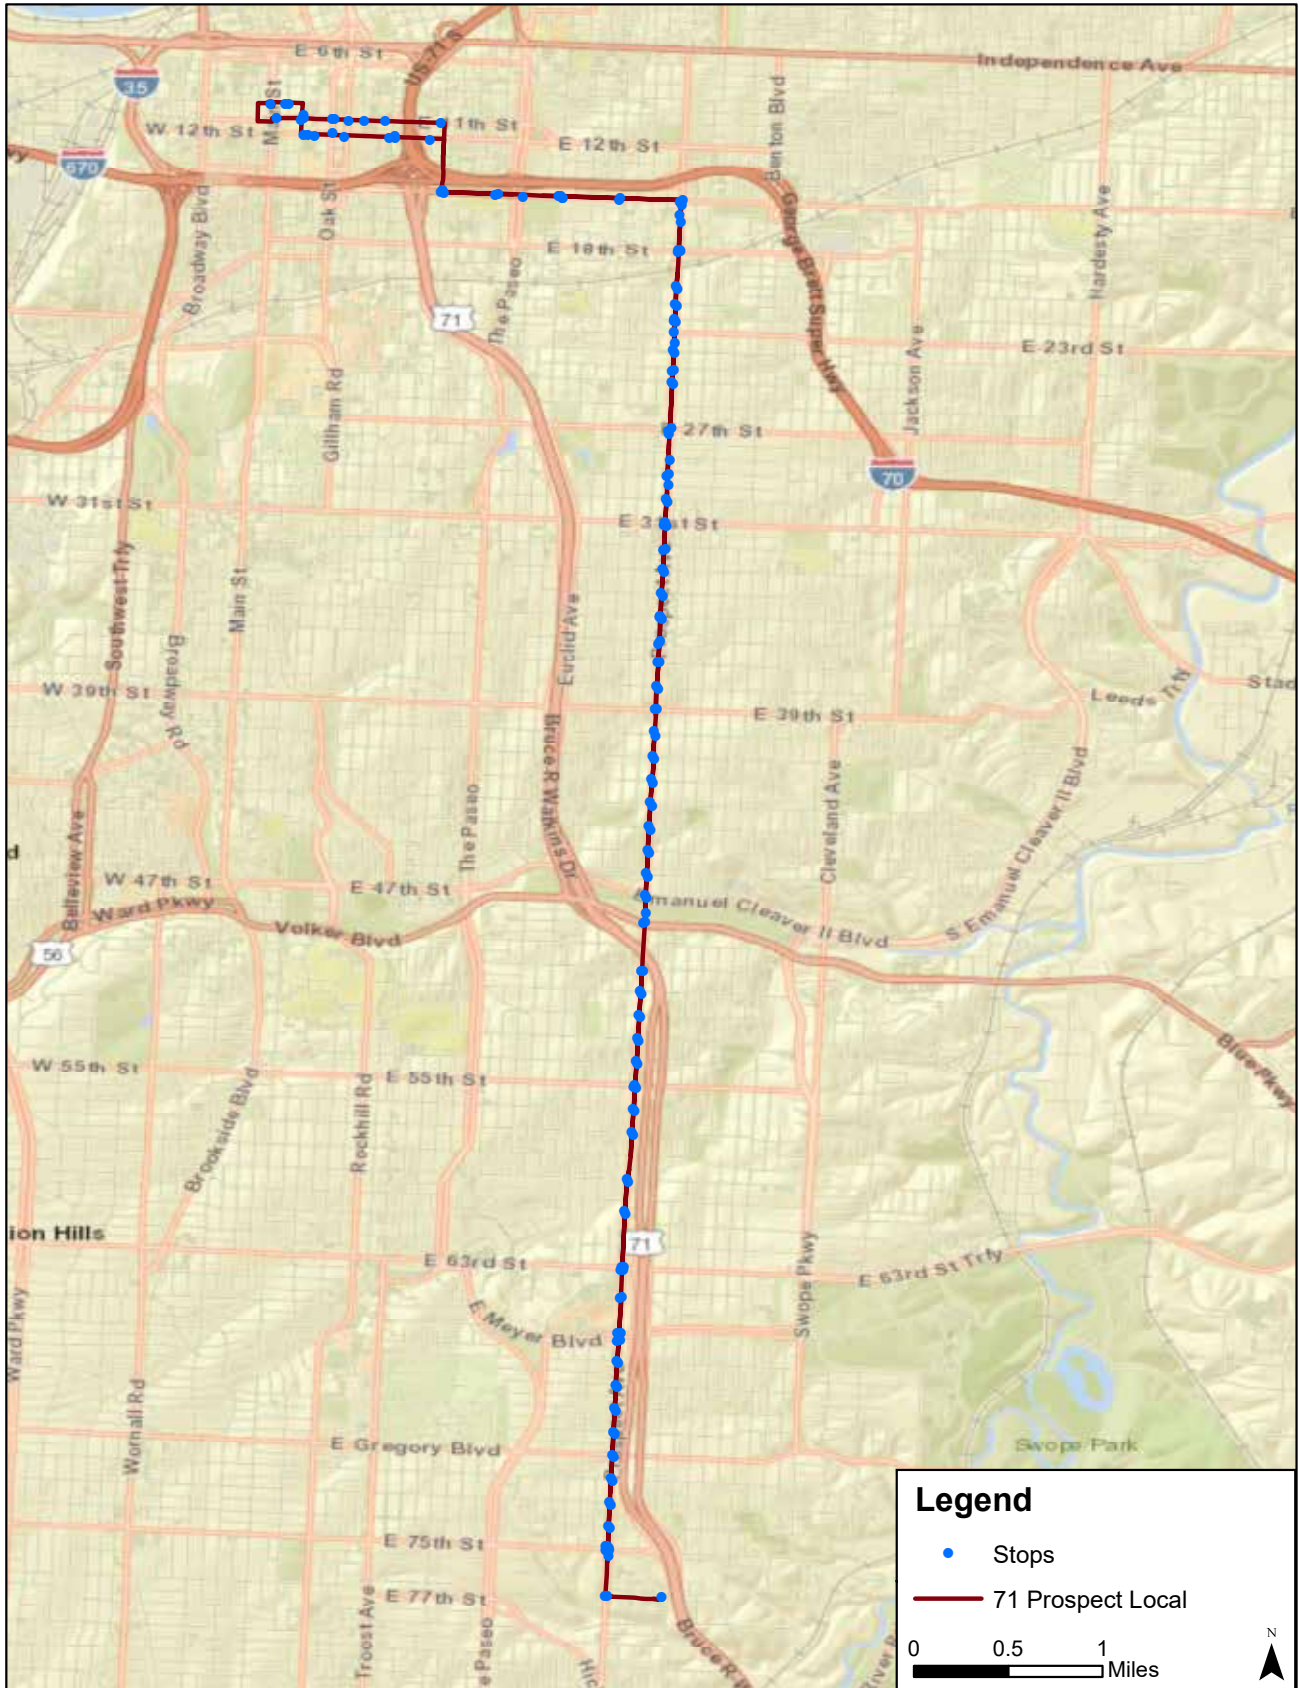

71 Prospect

Effective October 3, 2021

Efectivo el 3 de octubre de 2021

Sign up for custom service notifications by texting **ridekc71** to 816.685.8541