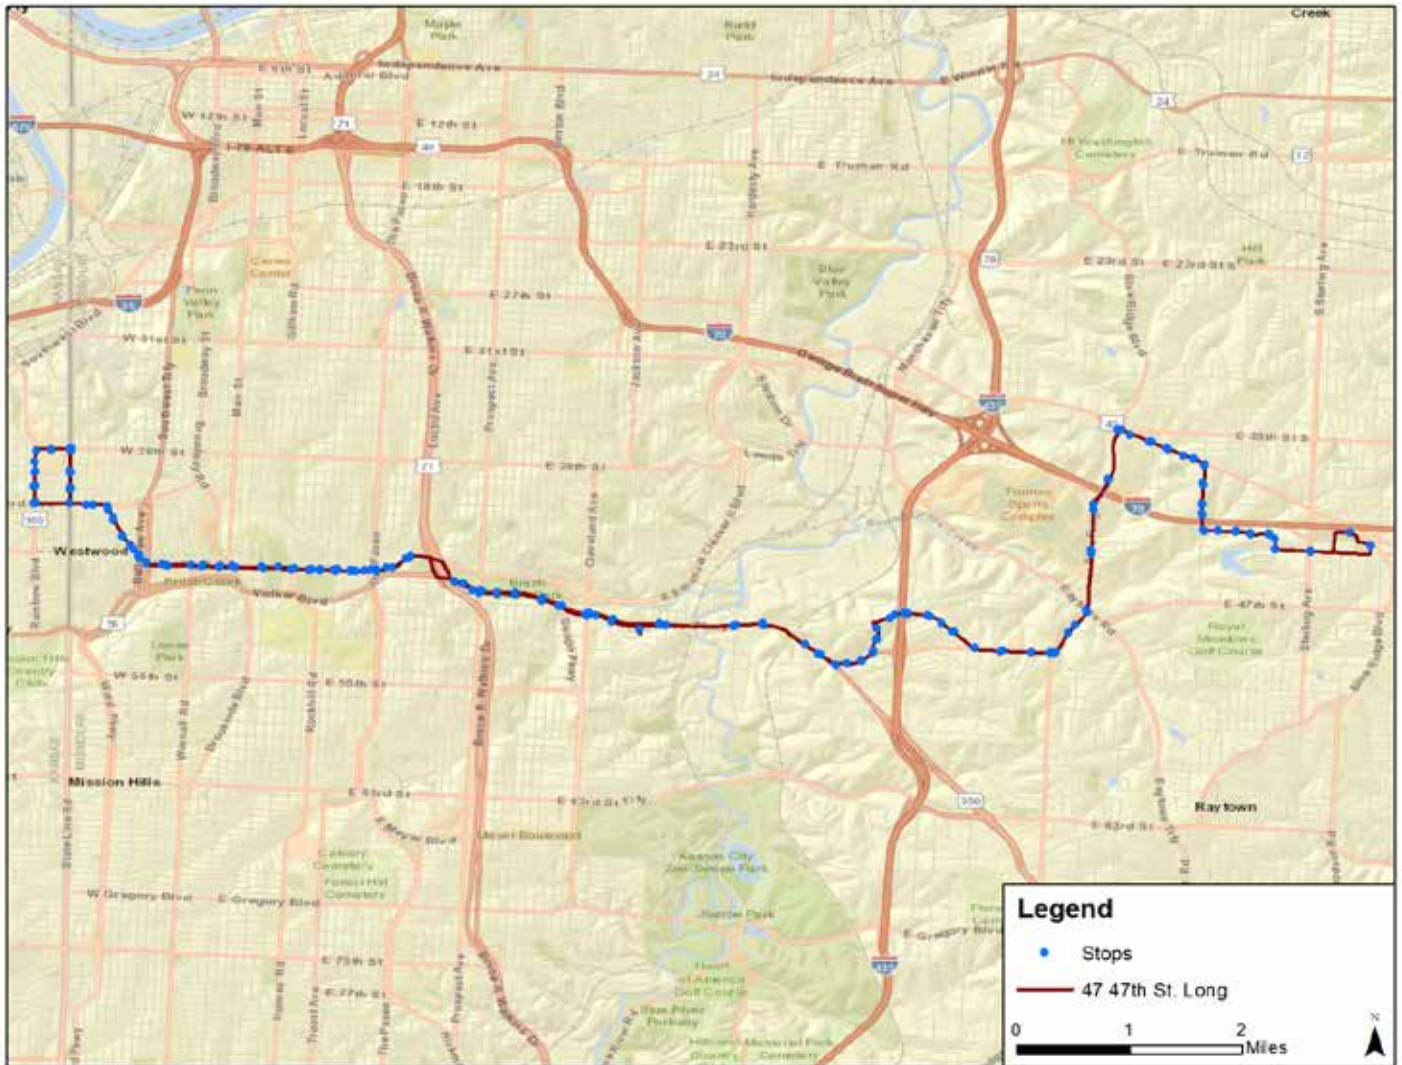

47 47th Street

Effective October 3, 2021

Efectivo el 3 de octubre de 2021

Sign up for custom service notifications by texting **ridekc47** to 816.685.8541