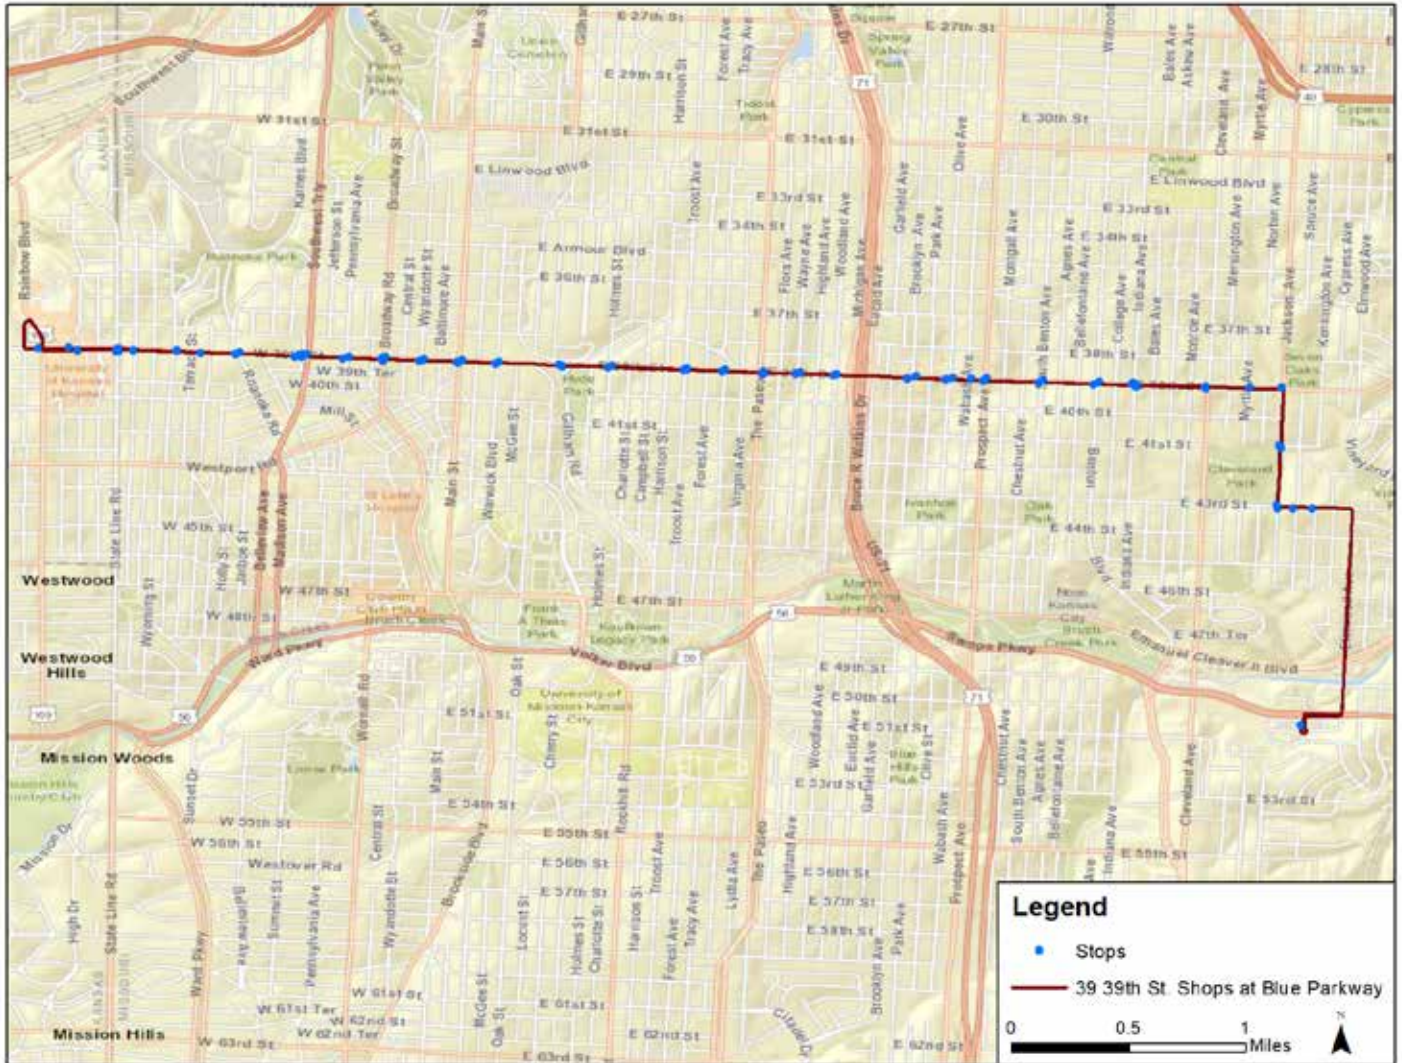

39 39th Street

Effective October 3, 2021

Efectivo el 3 de octubre de 2021

 Sign up for custom service notifications
by texting **ridekc39** to 816.685.8541

RideKC  **NEXT** 816.221.0660
RideKC.org
Access to Jobs, Education, Health Care | Social Equity