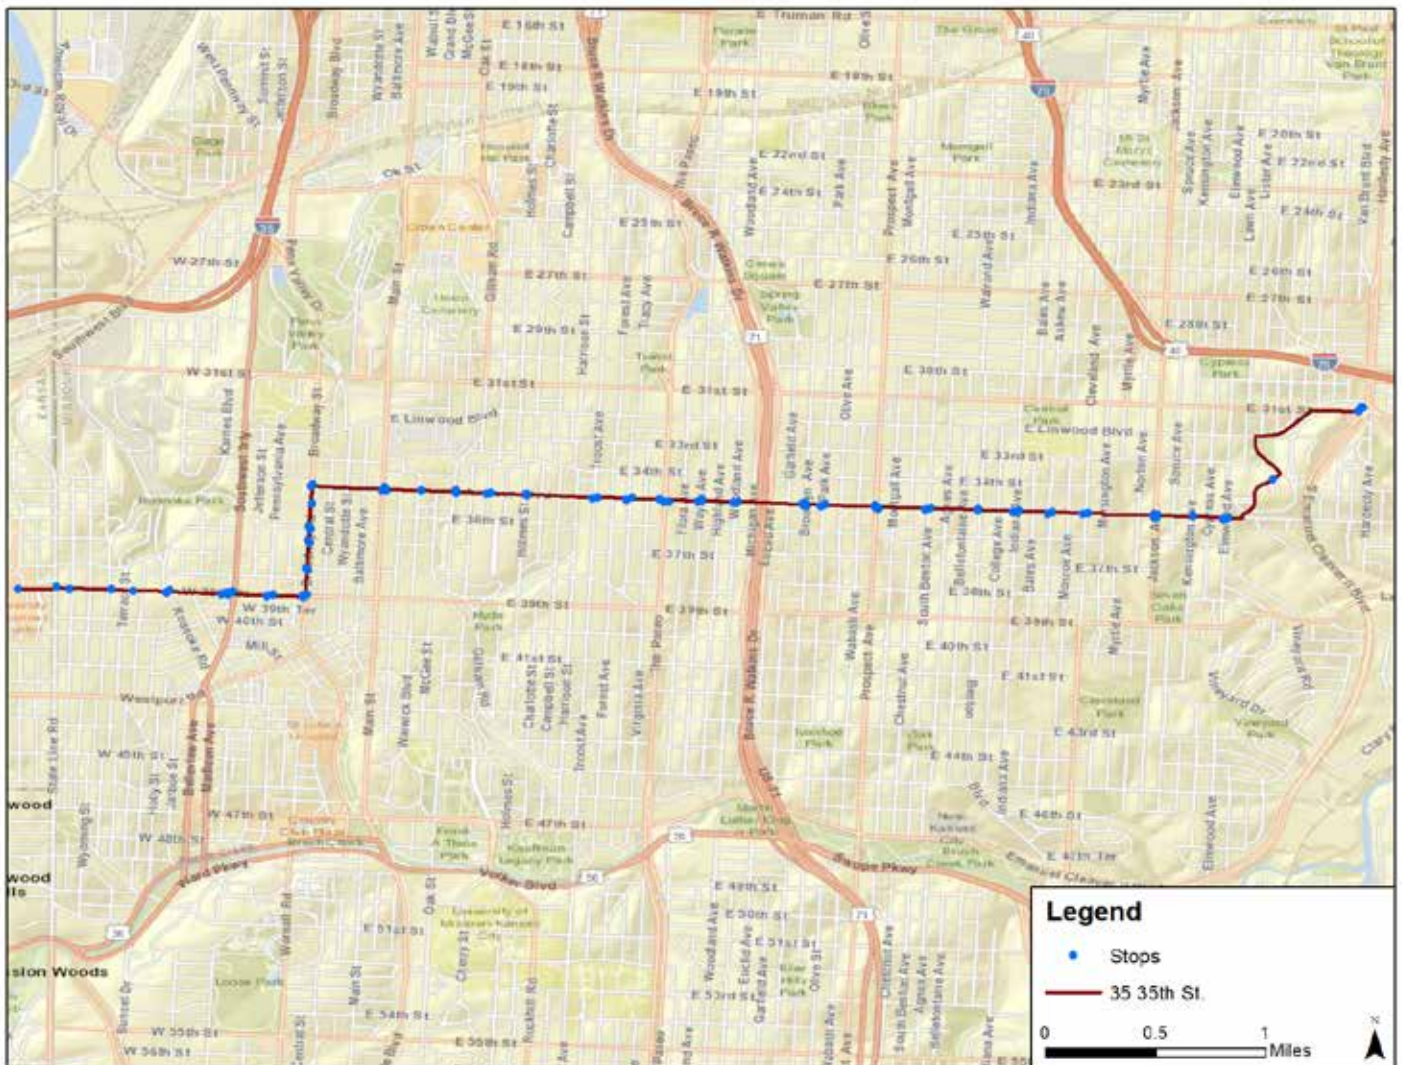

35 35th Street

Effective October 3, 2021

Efectivo el 3 de octubre de 2021

Route Changes Effective on October 3, 2021

35 35th Street would be modified to offer service to KU Medical Center via 39th Street and Broadway. The route would no longer travel on Westport Rd., Roanoke, and 47th St. to the Country Club Plaza. Additionally, the route would no longer travel on 35th Street and Hardesty east of the VA Medical Center, on its way to 31st and Van Brunt. A portion of the existing route between VA Medical Center and 31st & Van Brunt will be replaced by modified 39 39th Street routing.

The route will operate between 5 a.m. and 8 p.m. on all days, with service every 30 minutes on weekdays and every hour on Saturdays and Sundays.

Sign up for custom service notifications by texting **ridekc35** to 816.685.8541