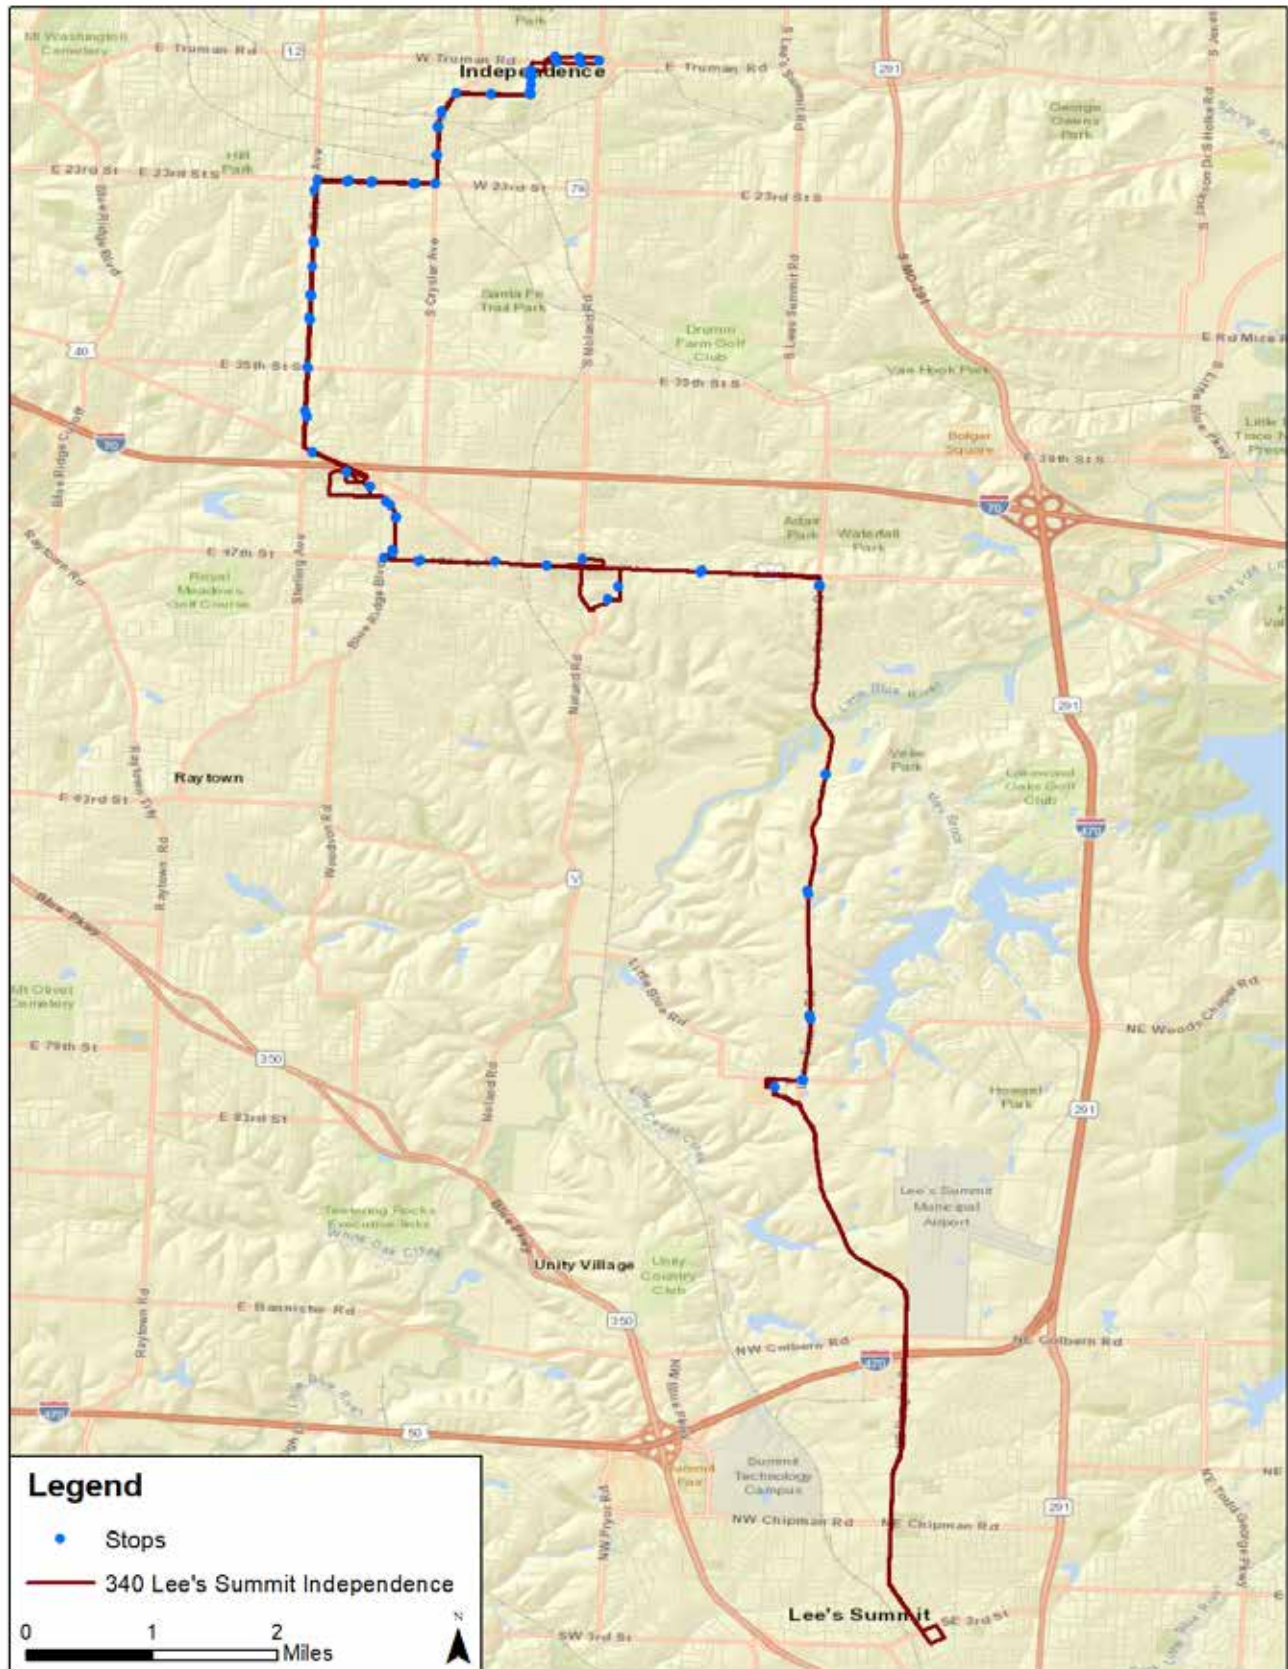

Route Changes Effective on October 3, 2021

340 TMC-Lakewood would be revised in coordination with the cities of Independence and Lee's Summit. The revised route will consolidate the 302 Blue and 340 TMC-Lakewood into a single route. The existing alignments of both routes will be used, with several exceptions. The route will no longer directly serve the Cardinal Ridge Apartments at 49th & Hocker. At TMC-Lakewood, the bus stop will move to the hospital main entrance on the east side of the hospital. Additionally, the route will be extended to Downtown Lee's Summit, via Douglas Street and terminating at Lee's Summit City Hall on Green Street between 2nd and 3rd streets.

The route will operate hourly on weekdays and Saturdays from 6 a.m. to 7 p.m.

340 Lee's Summit-Independence

Effective October 3, 2021

Efectivo el 3 de octubre de 2021

Sign up for custom service notifications by texting **ridekc340** to 816.685.8541

Southbound | dirección sur

TRUM/NOLD	23RD/STER	BLRDG/CROSS	40HWY/LEESU	TMCL	DOUGLAS/MULB	3RD/GREEN
6:05 AM	6:15 AM	6:23 AM	6:38 AM	6:45 AM	6:52 AM	6:59 AM
7:05 AM	7:15 AM	7:23 AM	7:38 AM	7:45 AM	7:52 AM	7:59 AM
8:05 AM	8:15 AM	8:23 AM	8:38 AM	8:45 AM	8:52 AM	8:59 AM
9:05 AM	9:15 AM	9:23 AM	9:38 AM	9:45 AM	9:52 AM	9:59 AM
10:05 AM	10:15 AM	10:23 AM	10:38 AM	10:45 AM	10:52 AM	10:59 AM
11:05 AM	11:15 AM	11:23 AM	11:38 AM	11:45 AM	11:52 AM	11:59 AM
12:05 PM	12:15 PM	12:23 PM	12:38 PM	12:45 PM	12:52 PM	12:59 PM
1:05 PM	1:15 PM	1:23 PM	1:38 PM	1:45 PM	1:52 PM	1:59 PM
2:05 PM	2:15 PM	2:23 PM	2:38 PM	2:45 PM	2:52 PM	2:59 PM
3:05 PM	3:15 PM	3:23 PM	3:38 PM	3:45 PM	3:52 PM	3:59 PM
4:05 PM	4:15 PM	4:23 PM	4:38 PM	4:45 PM	4:52 PM	4:59 PM
5:05 PM	5:15 PM	5:23 PM	5:38 PM	5:45 PM	5:52 PM	5:59 PM
6:05 PM	6:15 PM	6:23 PM	6:38 PM	6:45 PM	6:52 PM	6:59 PM
7:05 PM	7:15 PM	7:23 PM	7:38 PM	7:45 PM	7:52 PM	7:59 PM