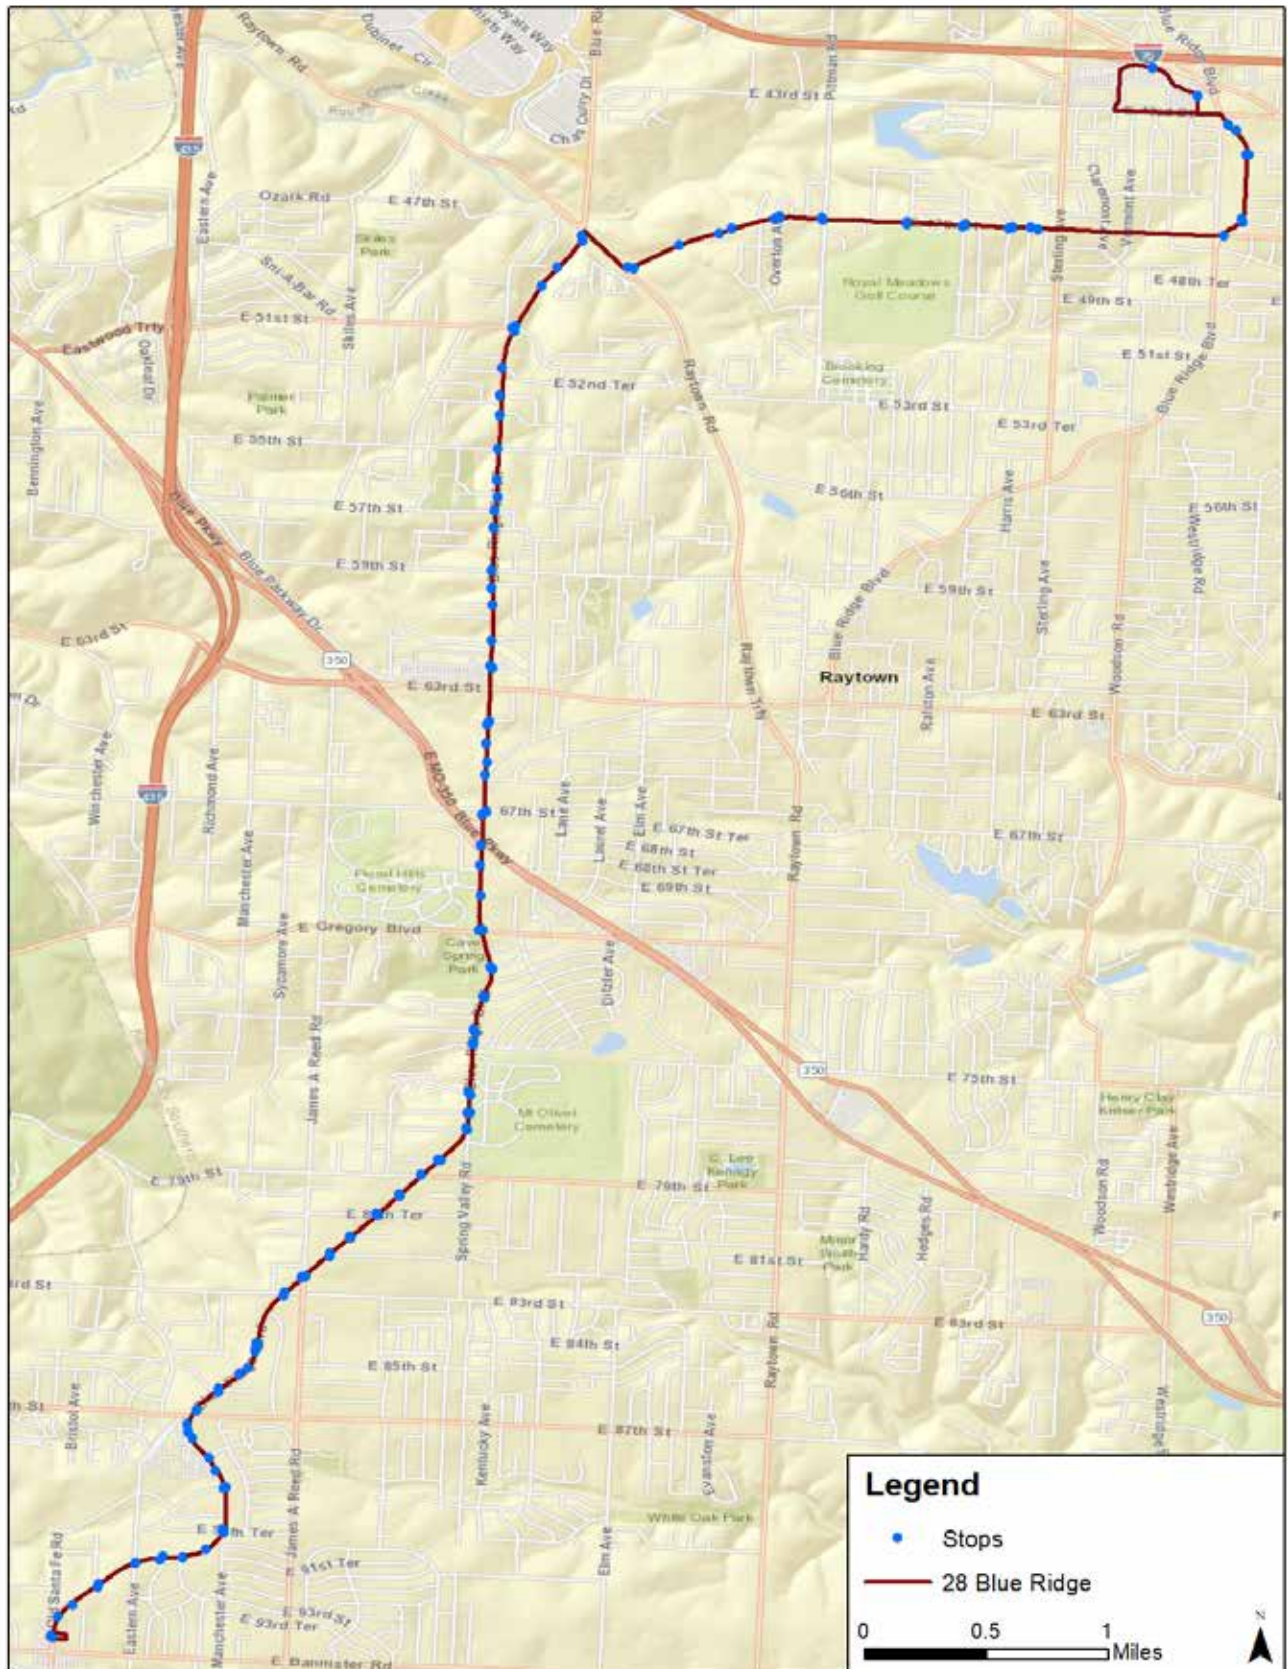

28 Blue Ridge

Effective October 3, 2021

Efectivo el 3 de octubre de 2021

Sign up for custom service notifications by texting **ridekc28** to 816.685.8541