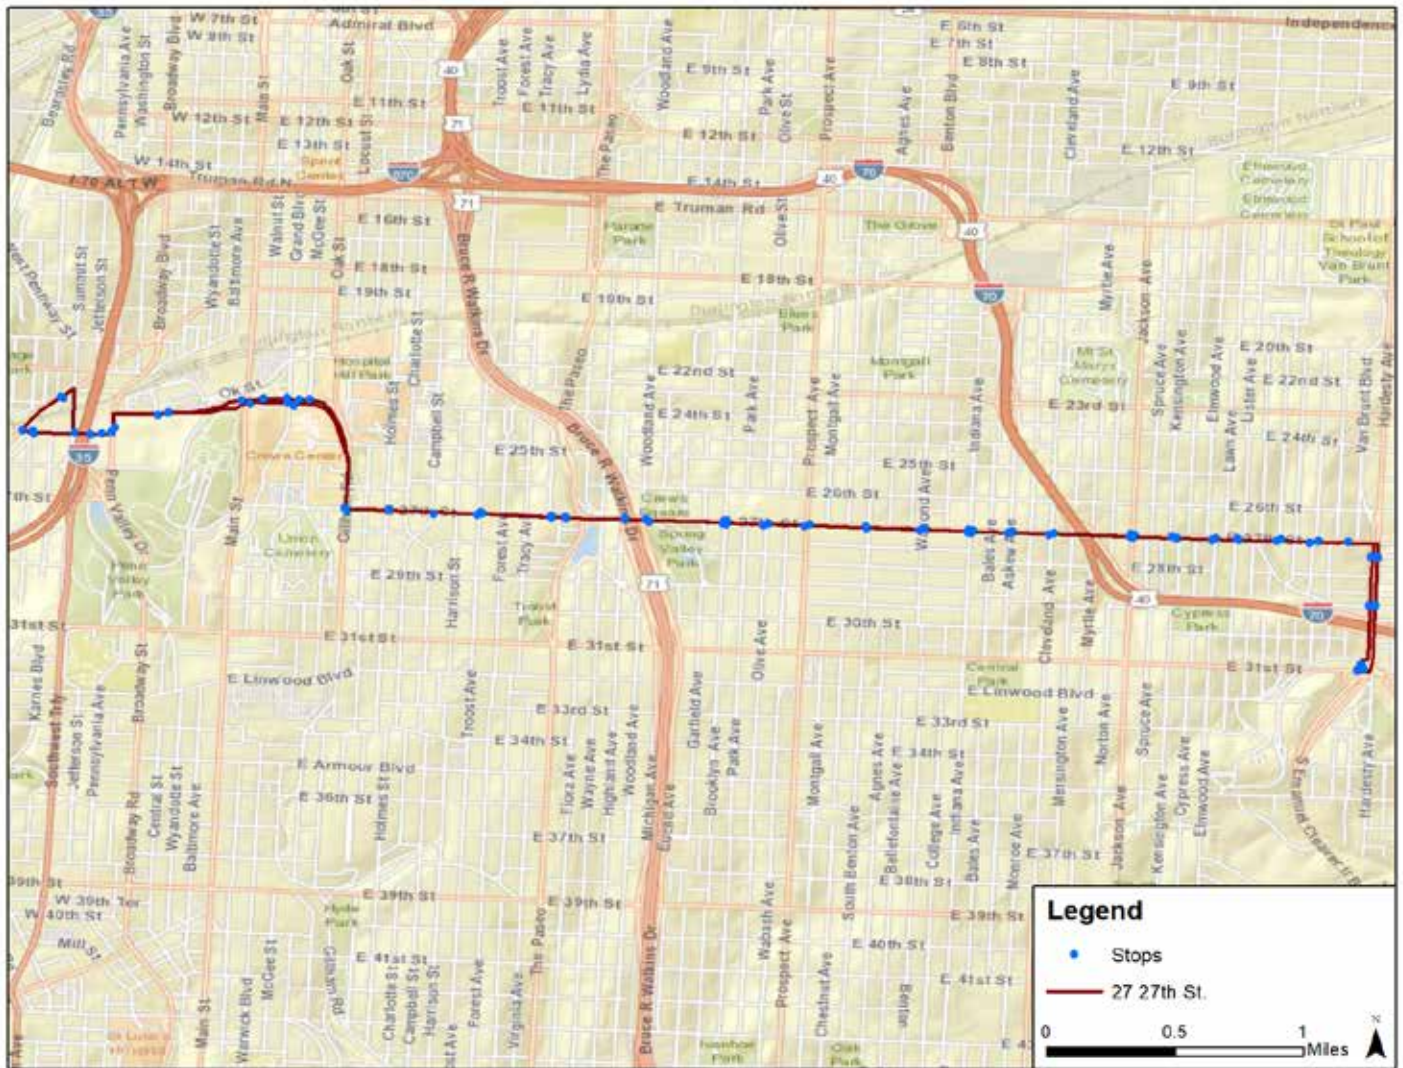

27 27th Street

Effective October 3, 2021
Efectivo el 3 de octubre de 2021

Route Changes Effective on October 3, 2021

The portion of the route serving Hospital Hill and Crown Center will be modified. The revised route will travel on 27th Street and Gillham Rd. between Grand and Holmes. The route will no longer travel on Charlotte, Holmes, and 22nd Street. East of Charlotte, the route will remain the same.

The route will operate between 5 a.m. and 8 p.m. on all days, with service every 30 minutes on weekdays and every hour on Saturdays and Sundays.

 Sign up for custom service notifications by texting [ridekc27](tel:816.685.8541) to 816.685.8541

RideKC **NEXT** 816.221.0660
RideKC.org
Access to Jobs, Education, Health Care | Social Equity

27 27th Street

Effective October 3, 2021

Efectivo el 3 de octubre de 2021

Monday-Friday | Lunes-Viernes

Westbound | dirección oeste