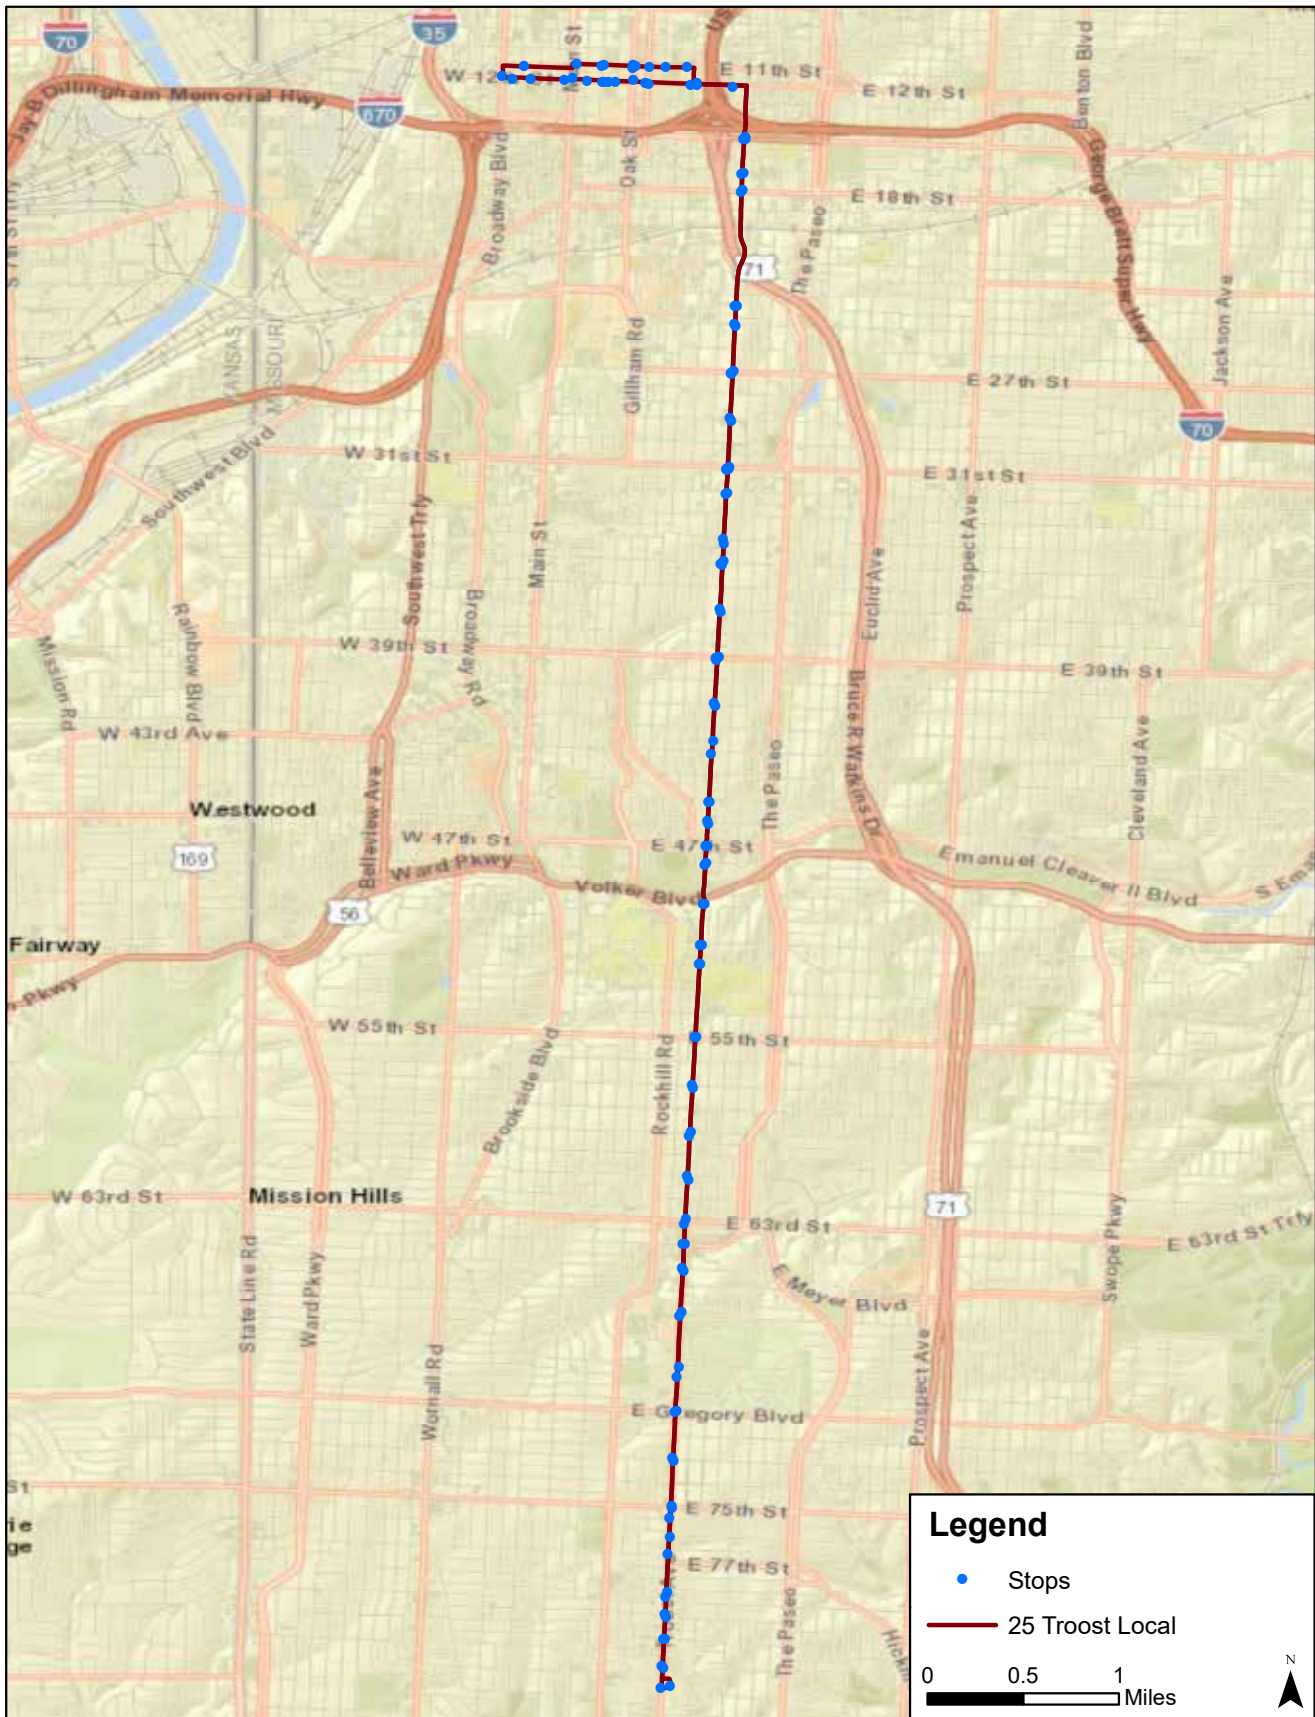

25 Troost

Effective October 3, 2021

Efectivo el 3 de octubre de 2021

Legend

- Stops
- 25 Troost Local

0 0.5 1 Miles

Sign up for custom service notifications by texting **ridekc25** to 816.685.8541