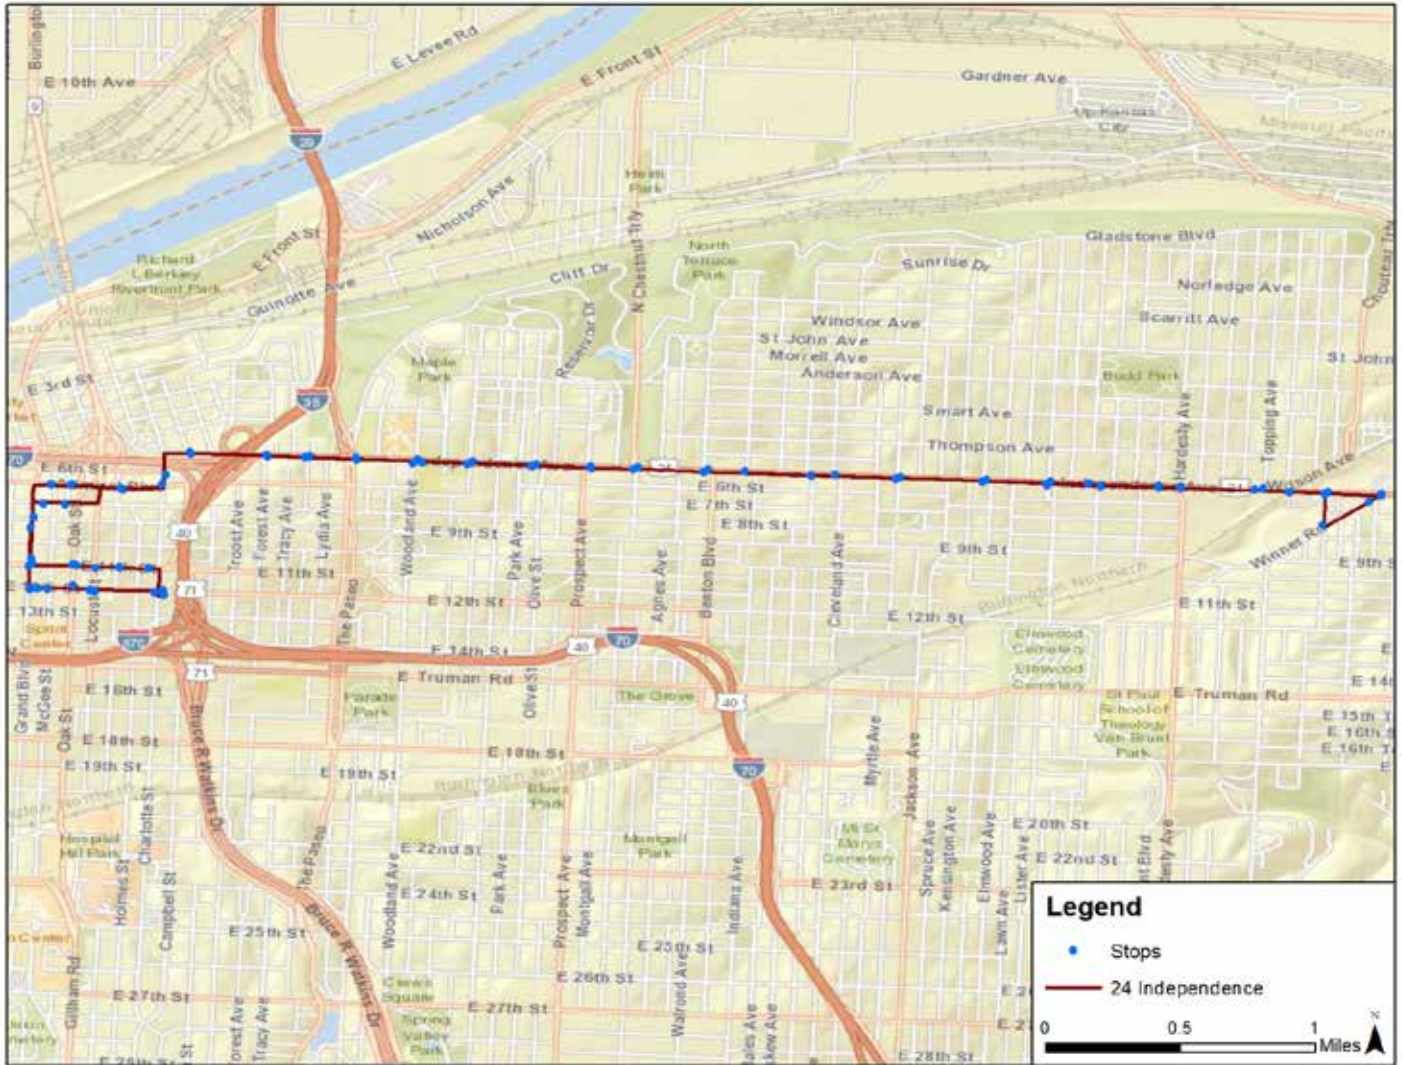

24 Independence

Effective October 3, 2021

Efectivo el 3 de octubre de 2021

Sign up for custom service notifications by texting **ridekc24** to 816.685.8541