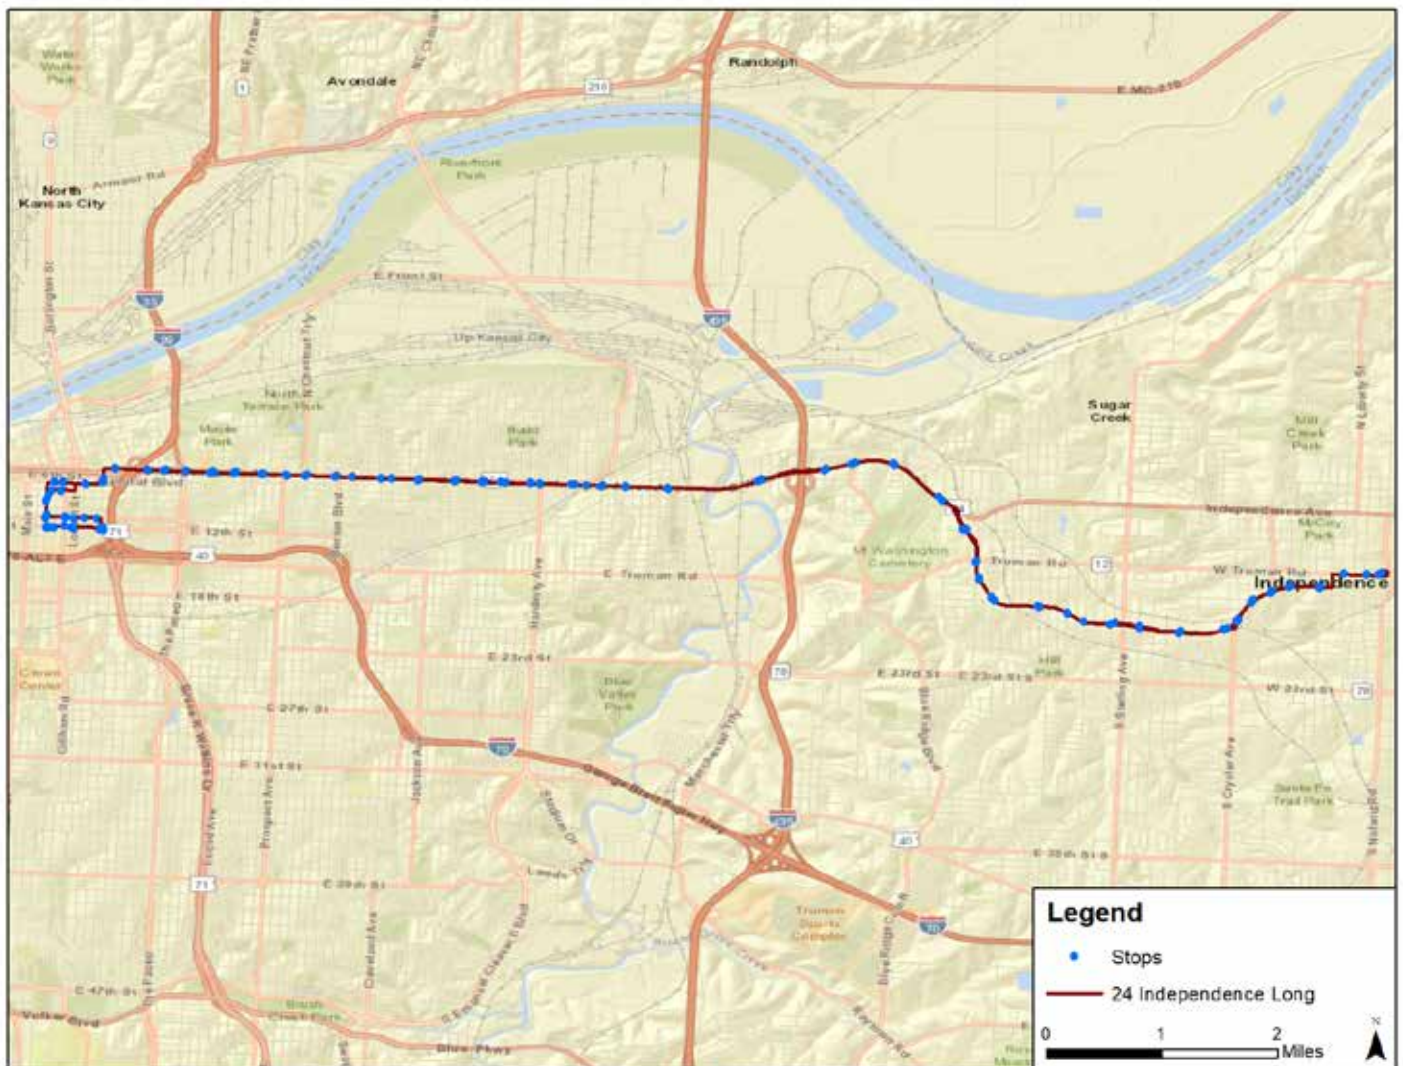

24 Independence

Effective October 3, 2021

Efectivo el 3 de octubre de 2021

Route Changes Effective on October 3, 2021

24 Independence would travel its existing route. Weekday service frequency will be maintained and Saturday frequency will be improved.

Between downtown and Winner and Independence, the route would run from 5 a.m. to midnight every day, with service every 15 minutes from 6 a.m. to 8 p.m. on weekdays and from 6 a.m. to 6 p.m. on Saturdays. Service would otherwise run every 30 minutes.