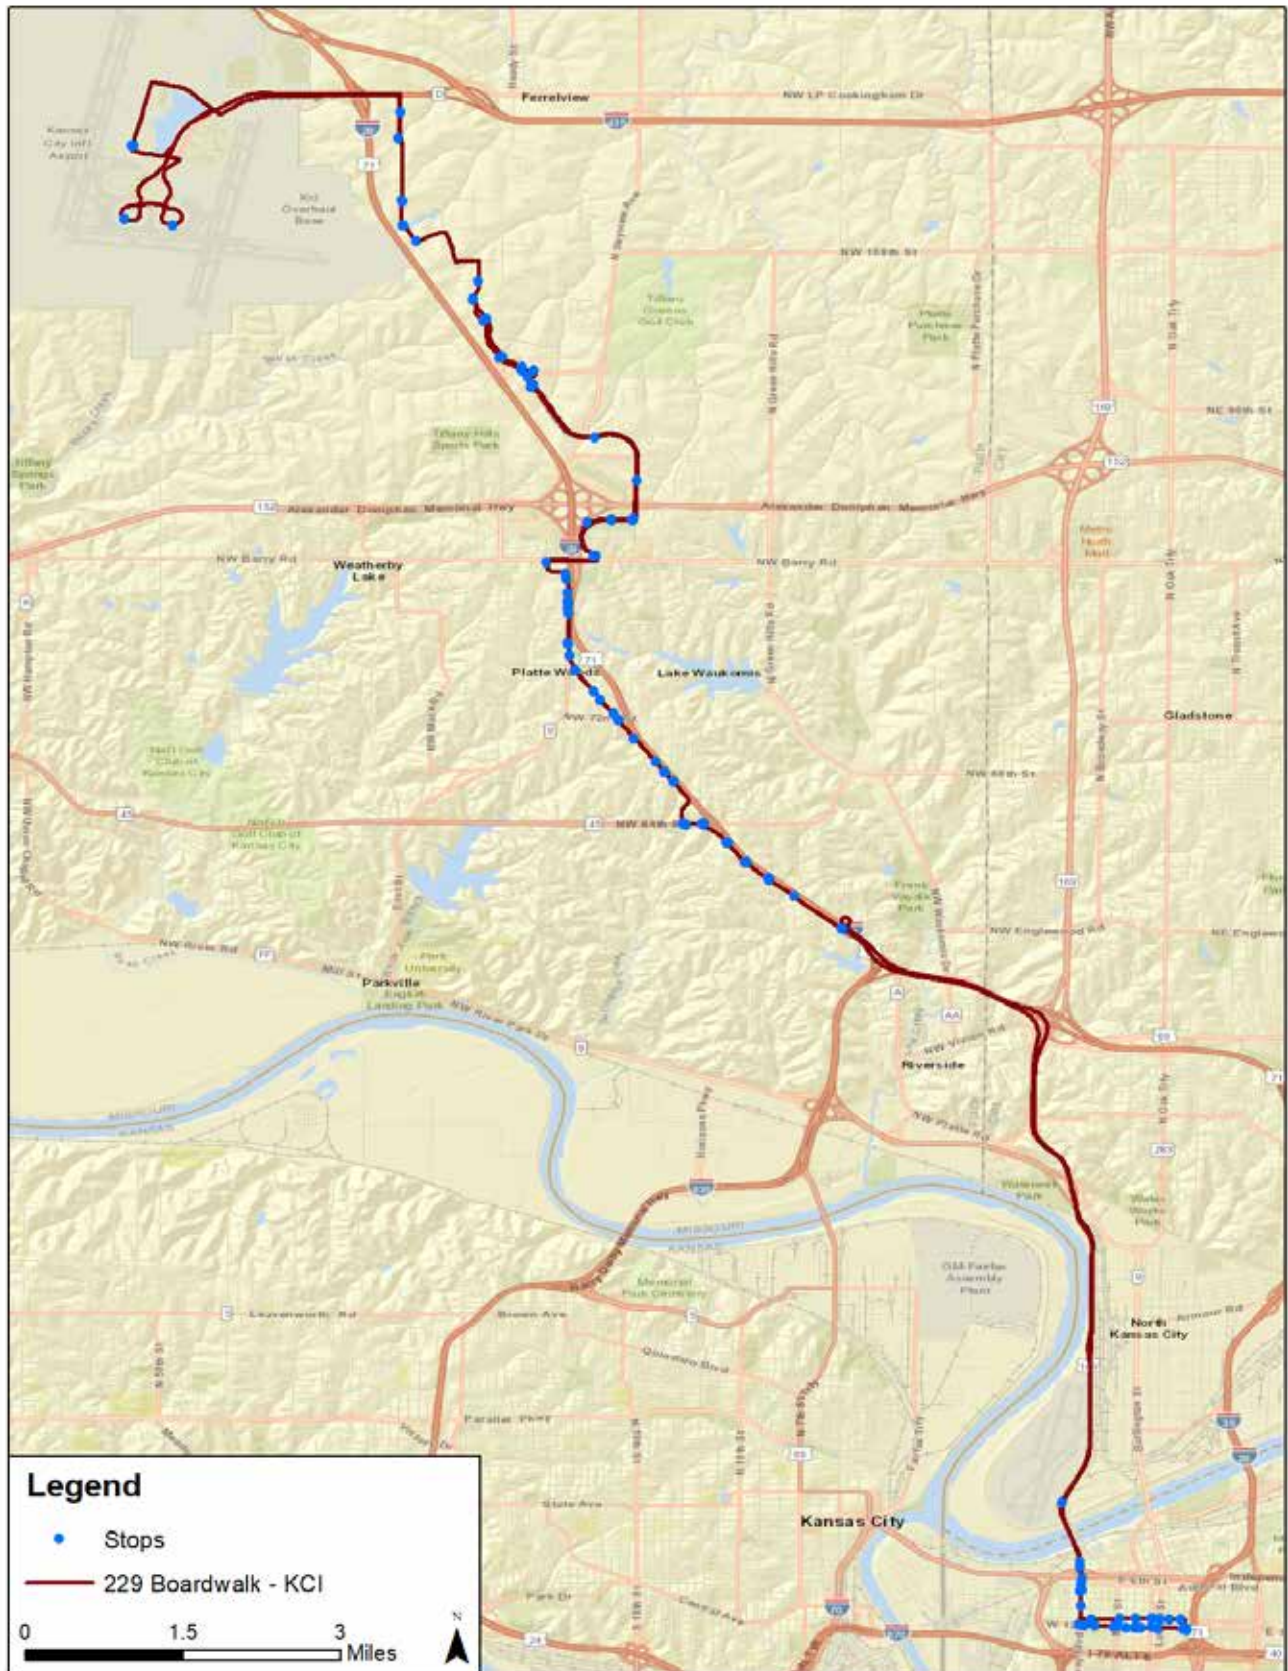

229 Boardwalk-KCI

Effective October 3, 2021

Efectivo el 3 de octubre de 2021

Route Changes Effective on October 3, 2021

The 229 KCI-Boardwalk route near the airport will be modified to provide service to the construction site of the new KCI terminal. The route will continue to serve terminals B and C as well.

RideKC **NEXT** 816.221.0660
RideKC.org
Access to Jobs, Education, Health Care | Social Equity

229 Boardwalk-KCI

Effective October 3, 2021

Efectivo el 3 de octubre de 2021

Sign up for custom service notifications by texting **ridekc229** to 816.685.8541

RideKC **NEXT** 816.221.0660
RideKC.org
Access to Jobs, Education, Health Care | Social Equity

229 Boardwalk-KCI

Effective October 3, 2021
Efectivo el 3 de octubre de 2021

Monday-Friday | Lunes-Viernes

Northbound | dirección norte