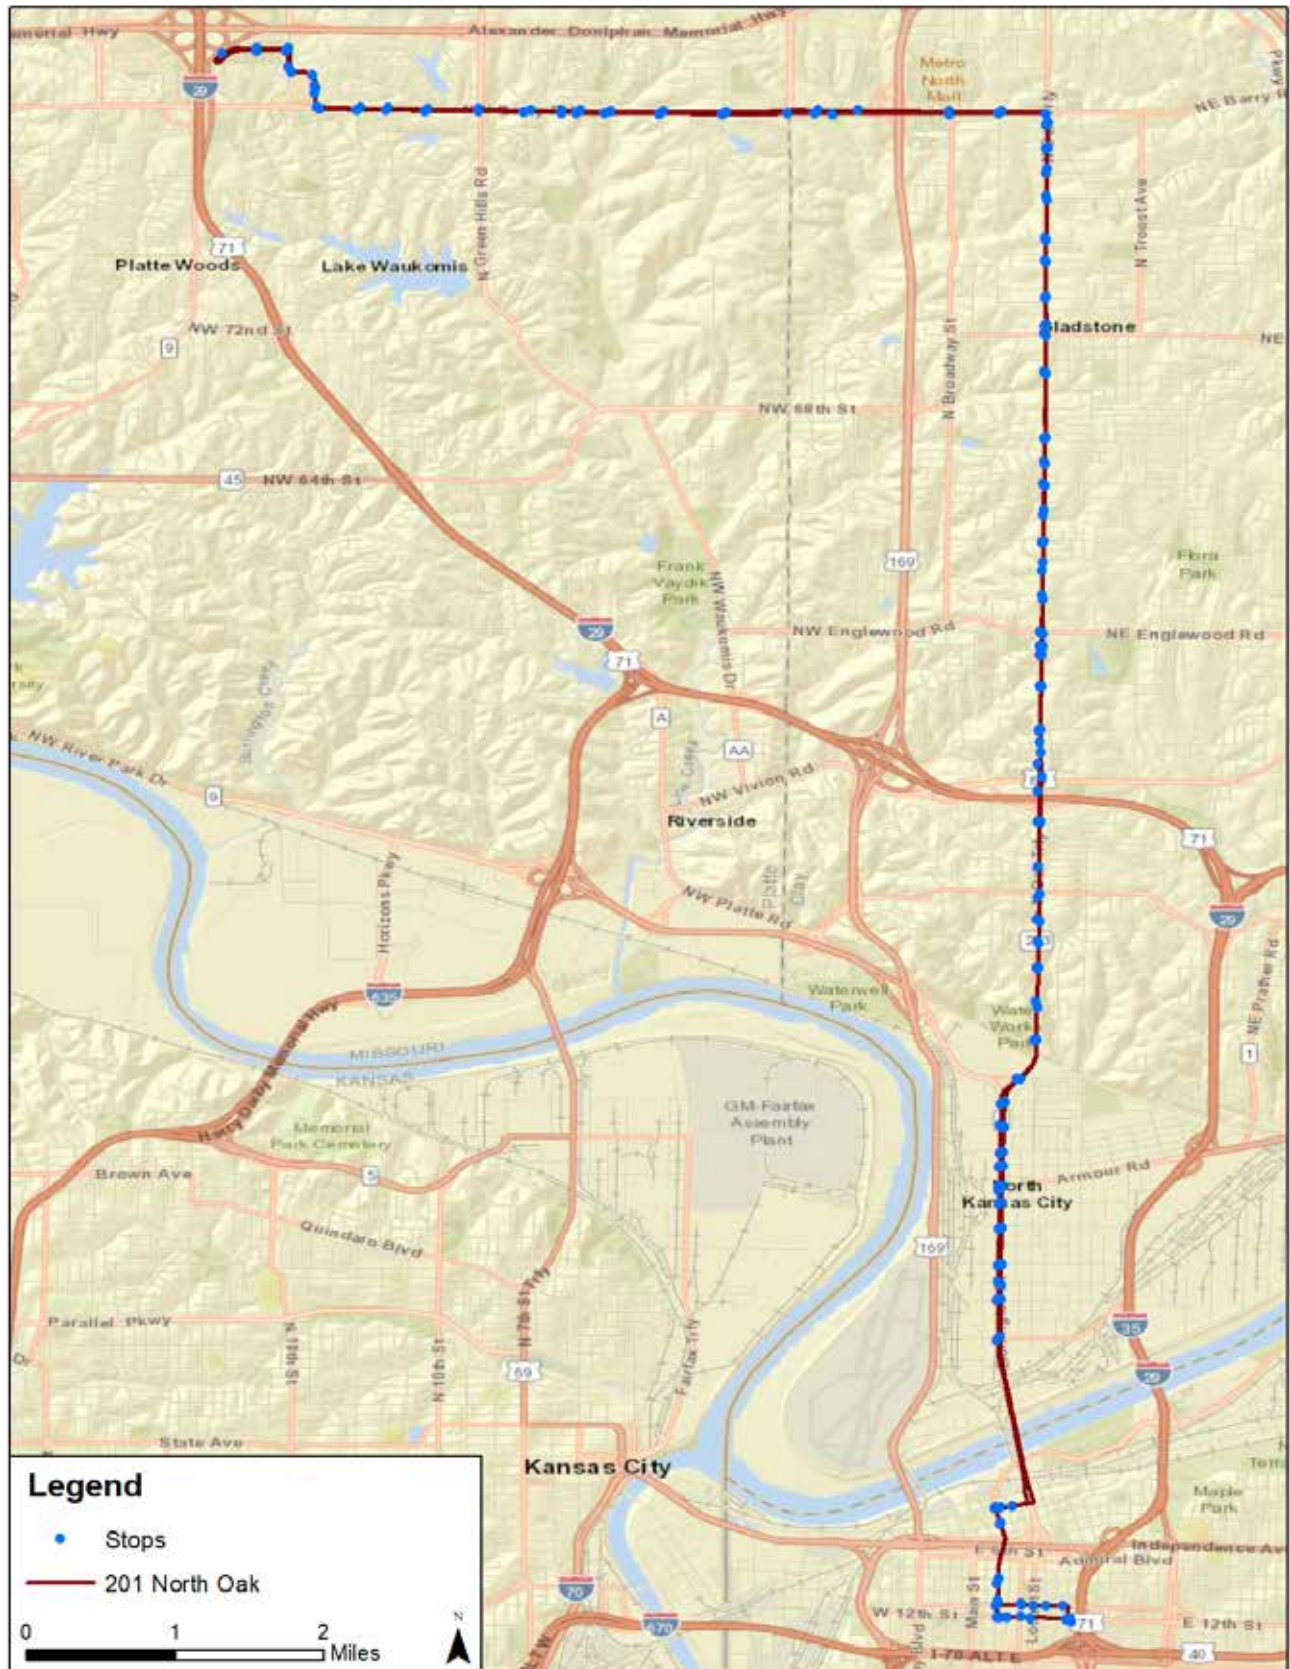

201 North Oak

Effective October 3, 2021

Efectivo el 3 de octubre de 2021

Sign up for custom service notifications by texting **ridekc201** to 816.685.8541

RideKC **NEXT** 816.221.0660
RideKC.org
Access to Jobs, Education, Health Care | Social Equity