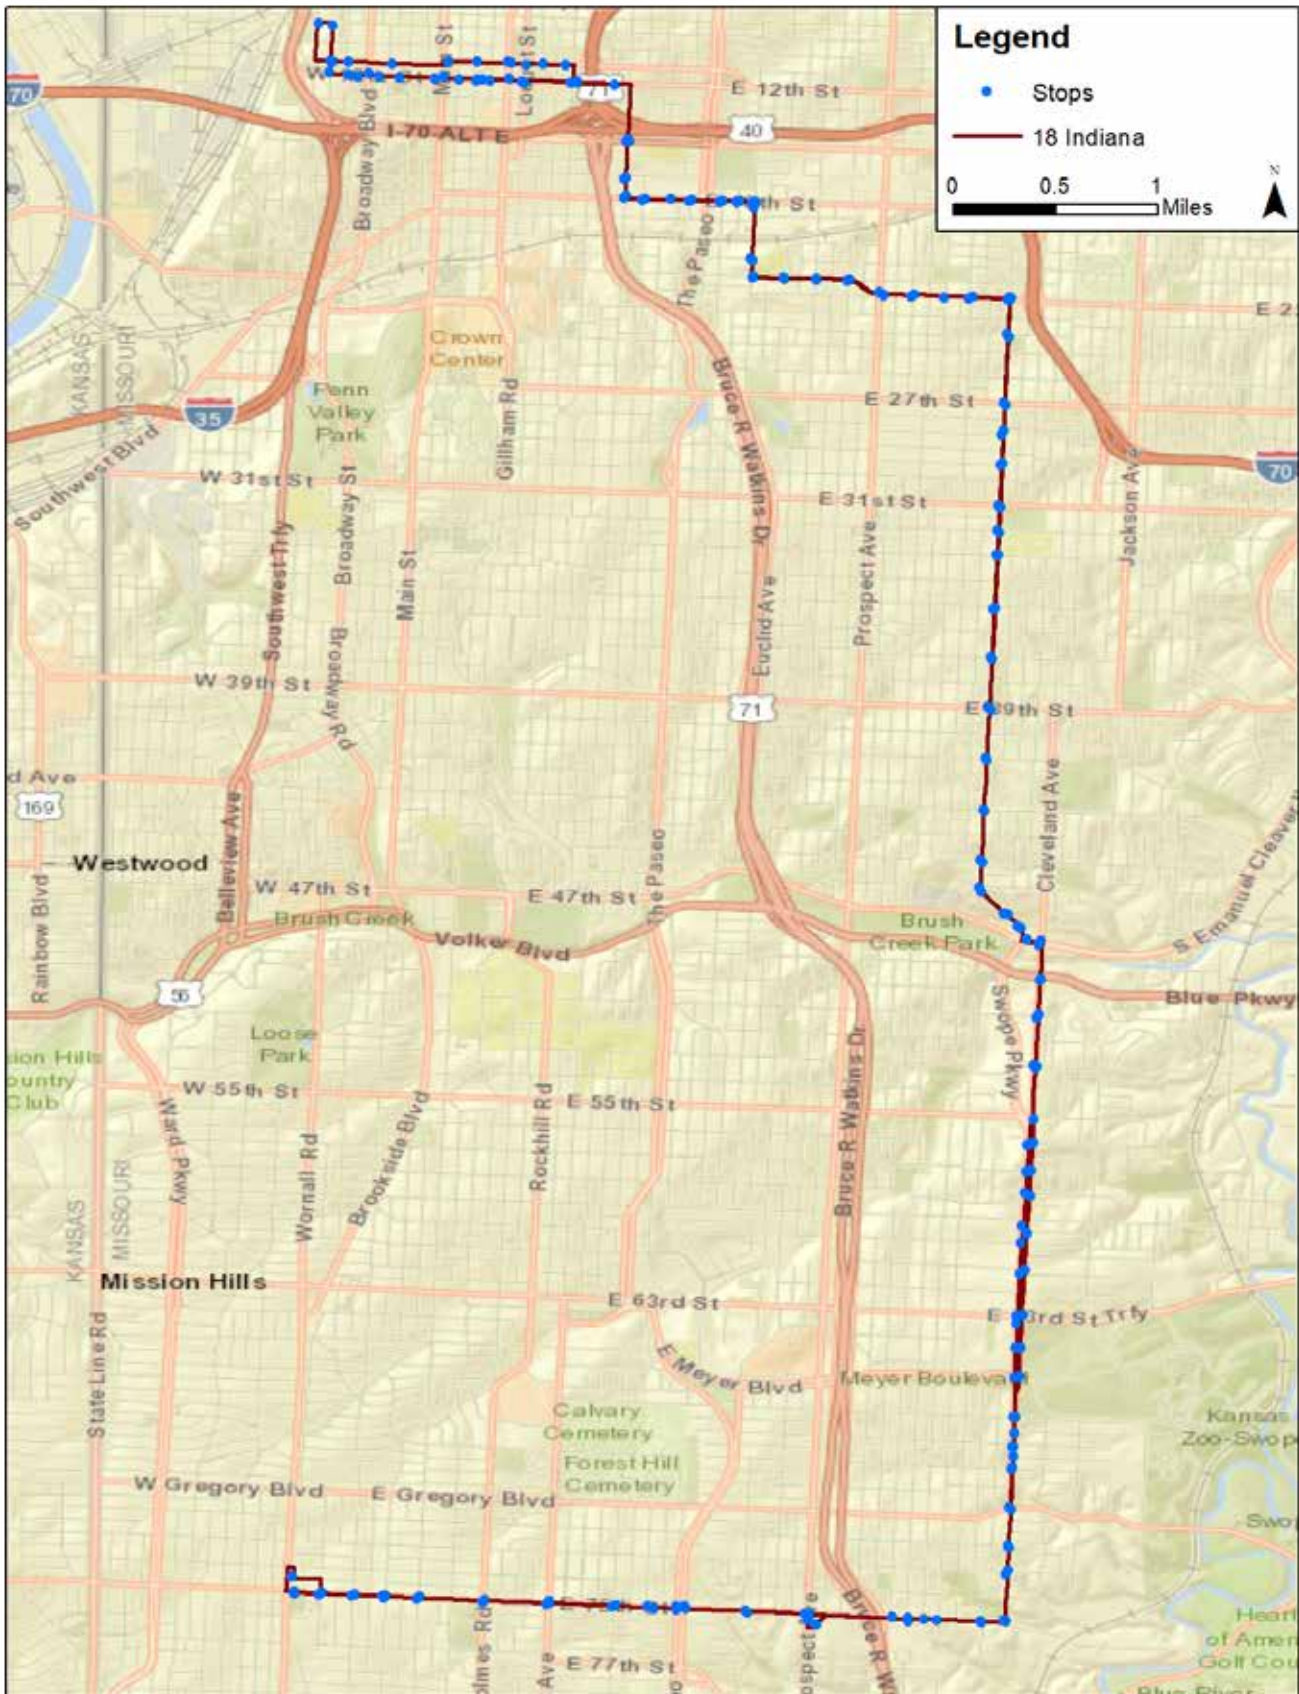

18 Indiana

Effective October 3, 2021

Efectivo el 3 de octubre de 2021

Route Changes Effective on October 3, 2021

The 18 Indiana route will operate every 30 minutes from 5 a.m. to 8 p.m. on weekdays and every hour from 5 a.m. to 8 p.m. on Saturdays and Sundays.

Additionally, the route will be extended to 75th and Wornall, replacing portions of the existing 21 and 75 routes. Transfers to other routes will be provided at 75th and Prospect Transit Center.

The Route will cover the portion of the 12th street route that went to 9th and Pennsylvania (Quality Hill).

The route would no longer travel to the Kansas City Zoo.

Sign up for custom service notifications
by texting **ridekc18** to 816.685.8541

RideKC  **NEXT** 816.221.0660
RideKC.org
Access to Jobs, Education, Health Care | Social Equity

18 Indiana

Effective October 3, 2021

Efectivo el 3 de octubre de 2021

Legend

- Stops
- 18 Indiana

0 0.5 1 Miles

Sign up for custom service notifications by texting **ridekc18** to 816.685.8541

18 Indiana