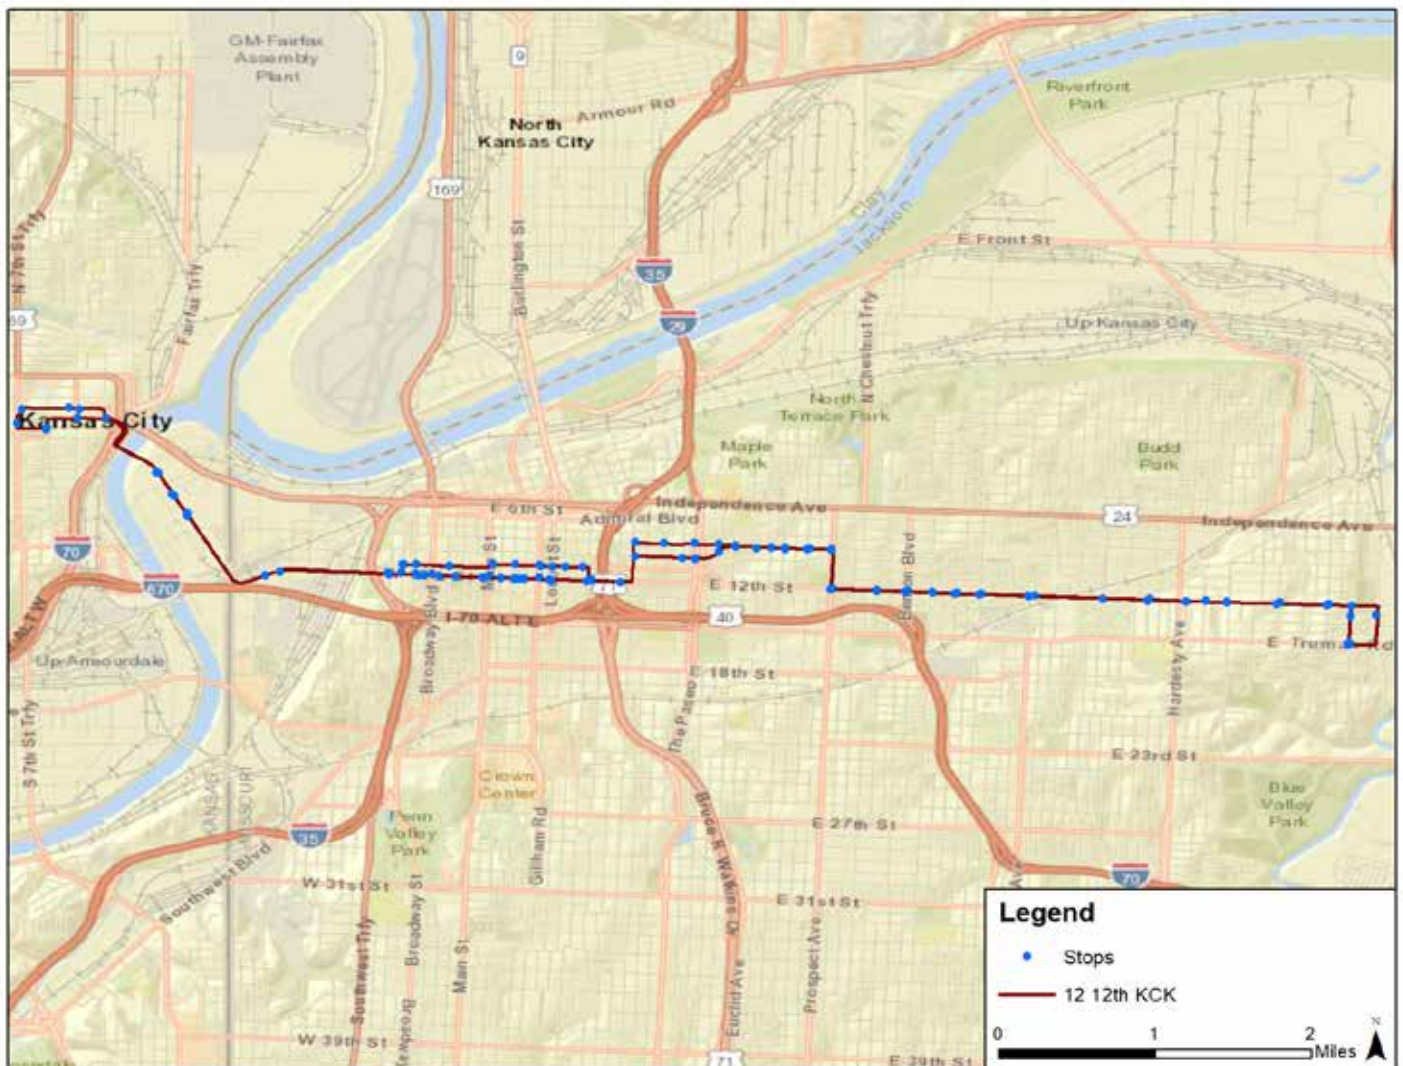

## Route Changes Effective on October 3, 2021

12 12th Street would provide service from the 7th and Minnesota Transit Center in downtown Kansas City, Ks., to Truman Road and Winchester, via Minnesota, N. James Street, 12th Street, Troost, 10th Street, Mary Lou Williams Lane, 9th Street, Prospect, 12th Street, and Winchester. Service would provide the connection between Downtown KCK and Downtown KCMO.

The route would run from 5 a.m. to midnight every day, with service every 15 minutes from 6 a.m. to 8 p.m. on weekdays and from 6 a.m. to 6 p.m. on Saturdays. Service would otherwise run every 30 minutes.