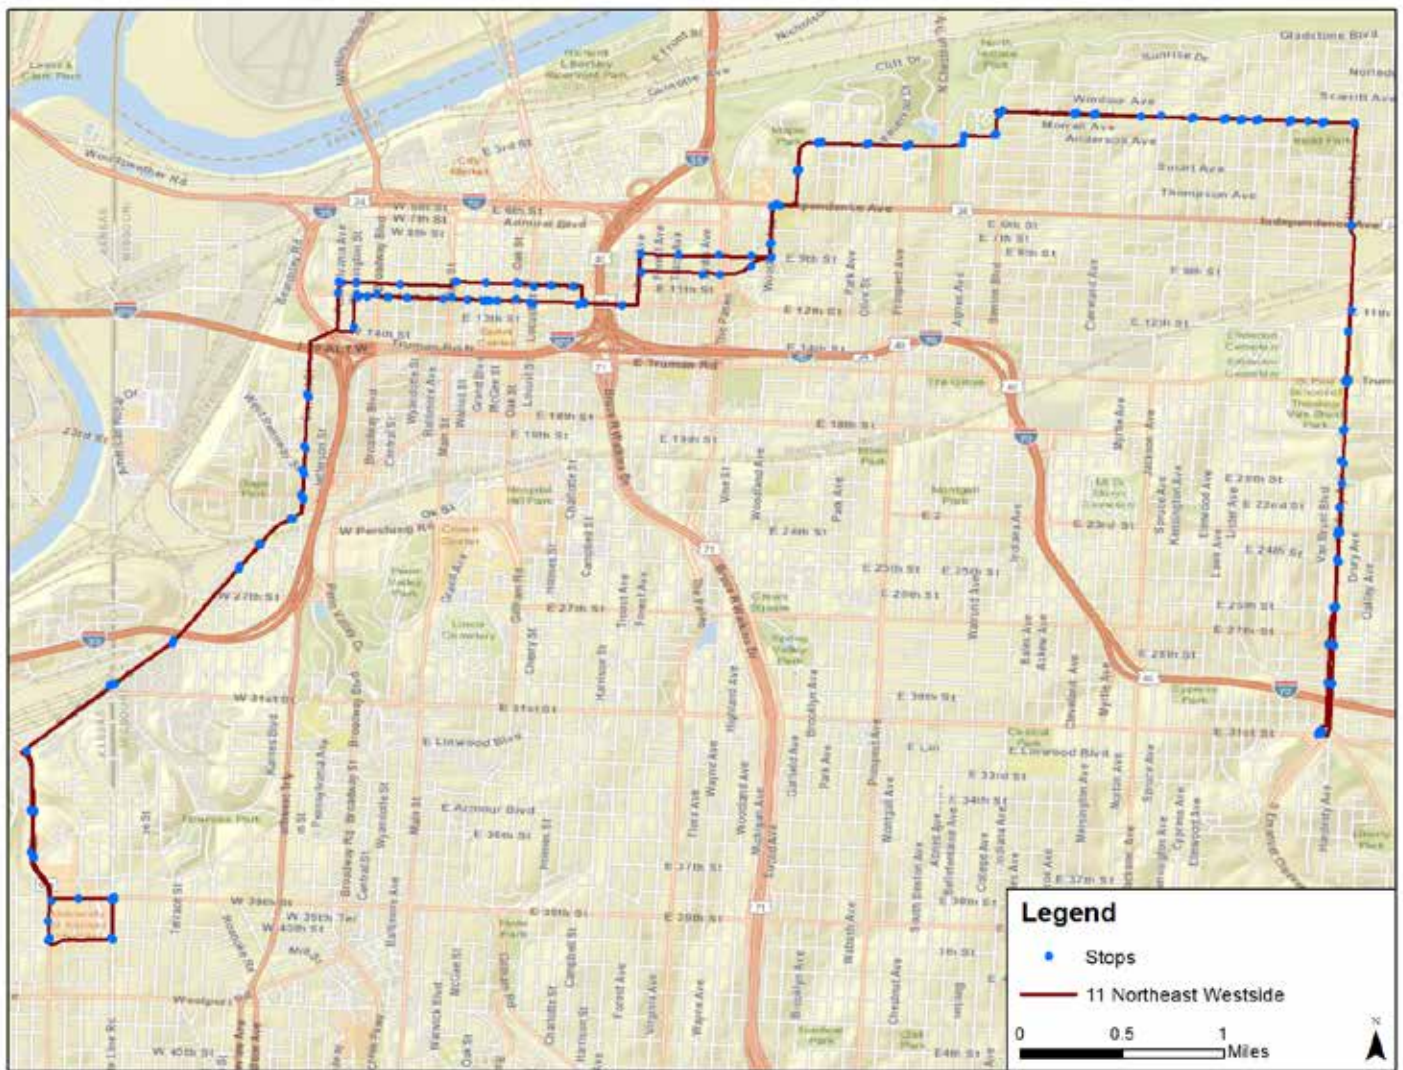

# 11 Northeast-Westside

Effective October 3, 2021  
Efectivo el 3 de octubre de 2021

## Route Changes Effective on October 3, 2021

11 Northeast-Westside would be modified at Saint John and Hardesty. The route would no longer travel to Northeast Industrial District or the MCC-Business and Technology Campus. Service to MCC Campus would be provided by modified route 77. 11 would provide service from Saint John and Hardesty to 31st and Van Brunt, via Hardesty. The western portion of the route wouldn't change, and will continue to go to KU Med.

The route will operate every 30 minutes from 5 a.m. to 8 p.m. on weekdays and every hour from 5 a.m. to 8 p.m. on Saturdays and Sundays.

Sign up for custom service notifications  
by texting **ridekc11** to 816.685.8541