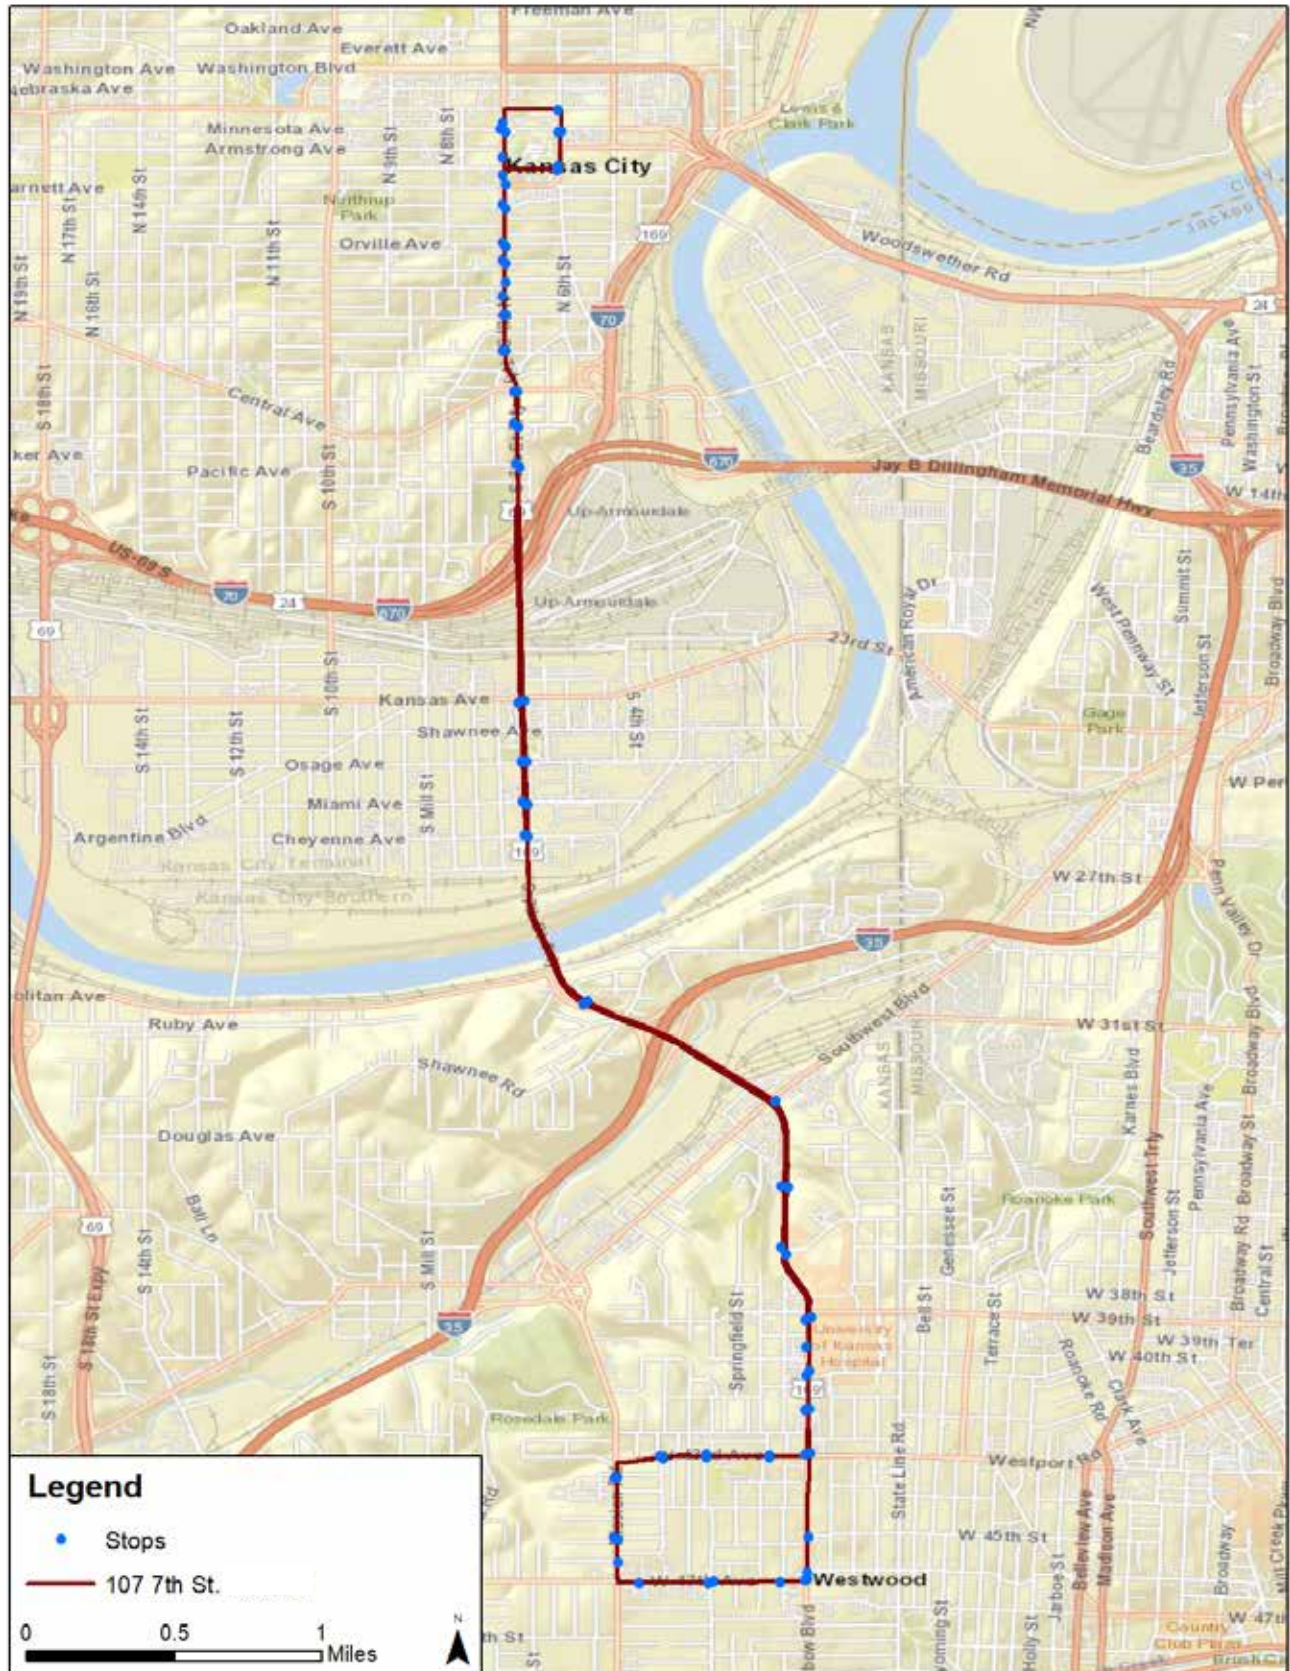

107 7th Street

Effective October 3, 2021

Efectivo el 3 de octubre de 2021

Sign up for custom service notifications by texting **ridekc107** to 816.685.8541