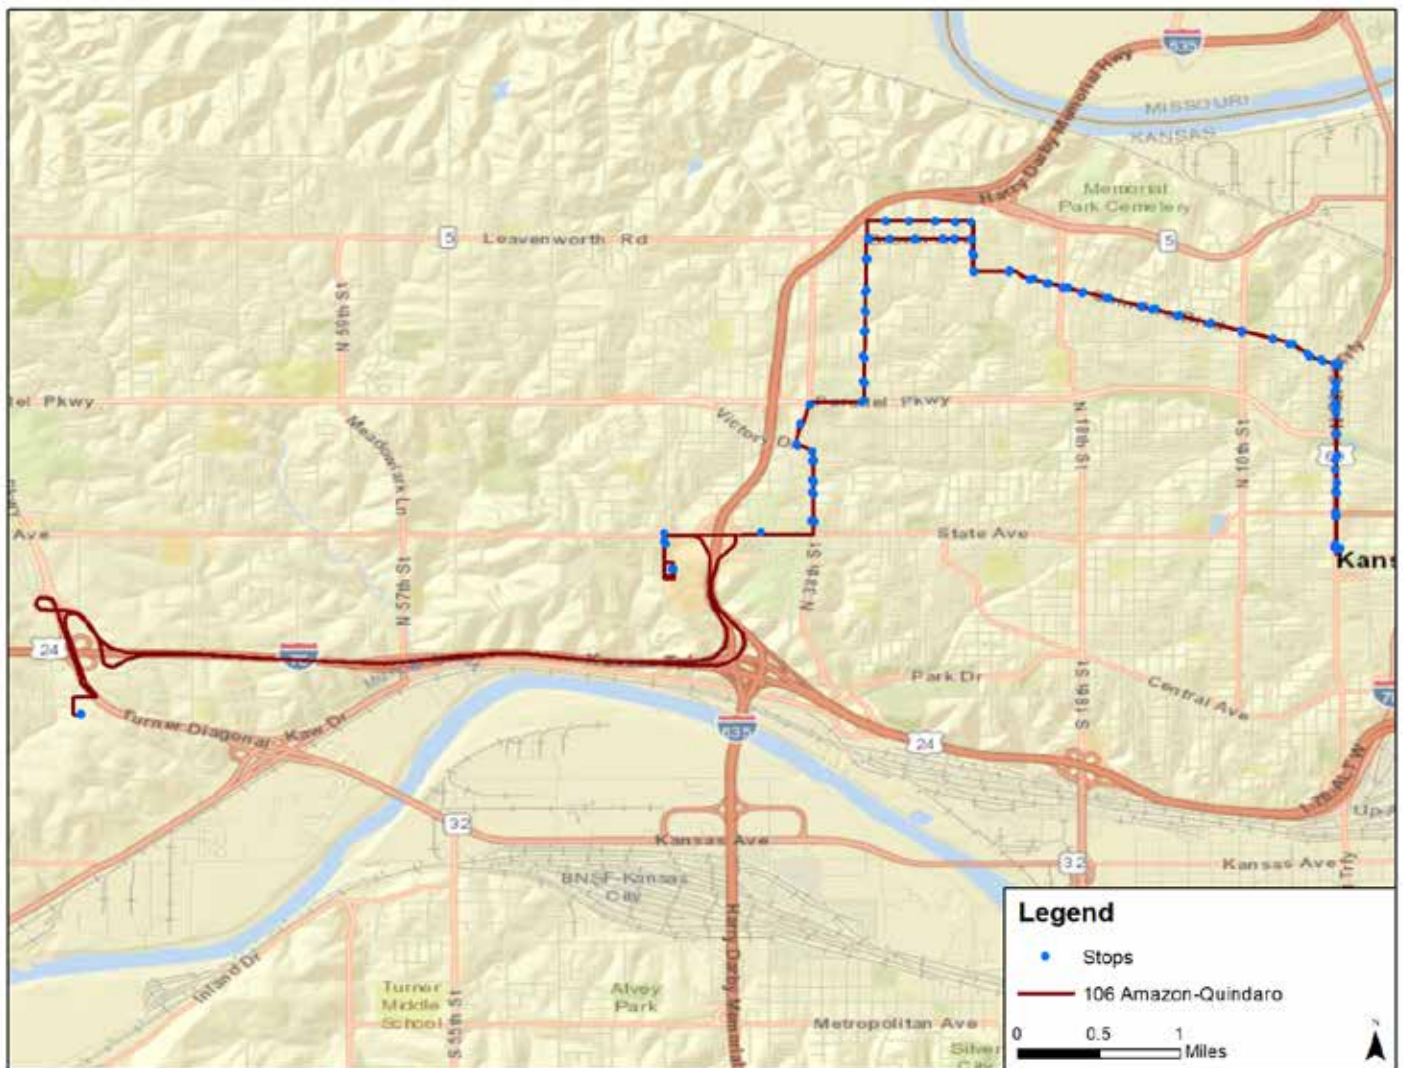

106 Quindaro-Amazon

Effective October 3, 2021

Efectivo el 3 de octubre de 2021

Route Changes Effective on October 3, 2021

106 Quindaro-Amazon will be modified to terminate at 7th and Minnesota. Service east of 7th and Minnesota will be provided by a modified and expanded 12 12th Street route and the 101 State Avenue route, with convenient transfer times.

The operating hours and frequency of the 106 Quindaro-Amazon route will not change.

 Sign up for custom service notifications by texting **ridekc106** to 816.685.8541

RideKC  **NEXT** 816.221.0660
RideKC.org
Access to Jobs, Education, Health Care | Social Equity

Effective October 3, 2021

Efectivo el 3 de octubre de 2021

Sunday/Holiday | Domingo/Feriado

Westbound | dirección oeste

7TH/MINN	13TH/QUIN	27TH/BROWN	PRUAN/PARA	47TH/STATE	47TH/STATE	AMAZON/KCK`	47TH/STATE
4:32 AM	4:37 AM	4:40 AM	4:45 AM	4:51 AM	5:02 AM	5:10 AM	5:19 AM
5:02 AM	5:07 AM	5:10 AM	5:15 AM	5:21 AM	5:32 AM	5:40 AM	5:49 AM
6:02 AM	6:07 AM	6:10 AM	6:15 AM	6:21 AM	6:32 AM	6:40 AM	6:49 AM
6:32 AM	6:37 AM	6:40 AM	6:45 AM	6:51 AM	7:02 AM	7:10 AM	7:19 AM
4:02 PM	4:08 PM	4:11 PM	4:17 PM	4:23 PM	4:32 PM	4:40 PM	4:50 PM
4:32 PM	4:38 PM	4:41 PM	4:47 PM	4:53 PM	5:02 PM	5:10 PM	5:20 PM
5:32 PM	5:38 PM	5:41 PM	5:47 PM	5:53 PM	6:02 PM	6:10 PM	6:20 PM
6:02 PM	6:08 PM	6:11 PM	6:16 PM	6:22 PM	6:32 PM	6:40 PM	6:50 PM

Eastbound | dirección este

47TH/STATE	PRUAN/PARA	27TH/BROWN	13TH/QUIN	7TH/MINN
5:30 AM	5:34 AM	5:40 AM	5:44 AM	5:52 AM
6:00 AM	6:04 AM	6:10 AM	6:14 AM	6:22 AM
7:00 AM	7:04 AM	7:10 AM	7:14 AM	7:22 AM
7:30 AM	7:34 AM	7:40 AM	7:44 AM	7:52 AM
5:00 PM	5:05 PM	5:11 PM	5:15 PM	5:23 PM
5:30 PM	5:35 PM	5:41 PM	5:45 PM	5:53 PM
6:30 PM	6:35 PM	6:41 PM	6:45 PM	6:53 PM
7:00 PM	7:05 PM	7:11 PM	7:15 PM	7:23 PM