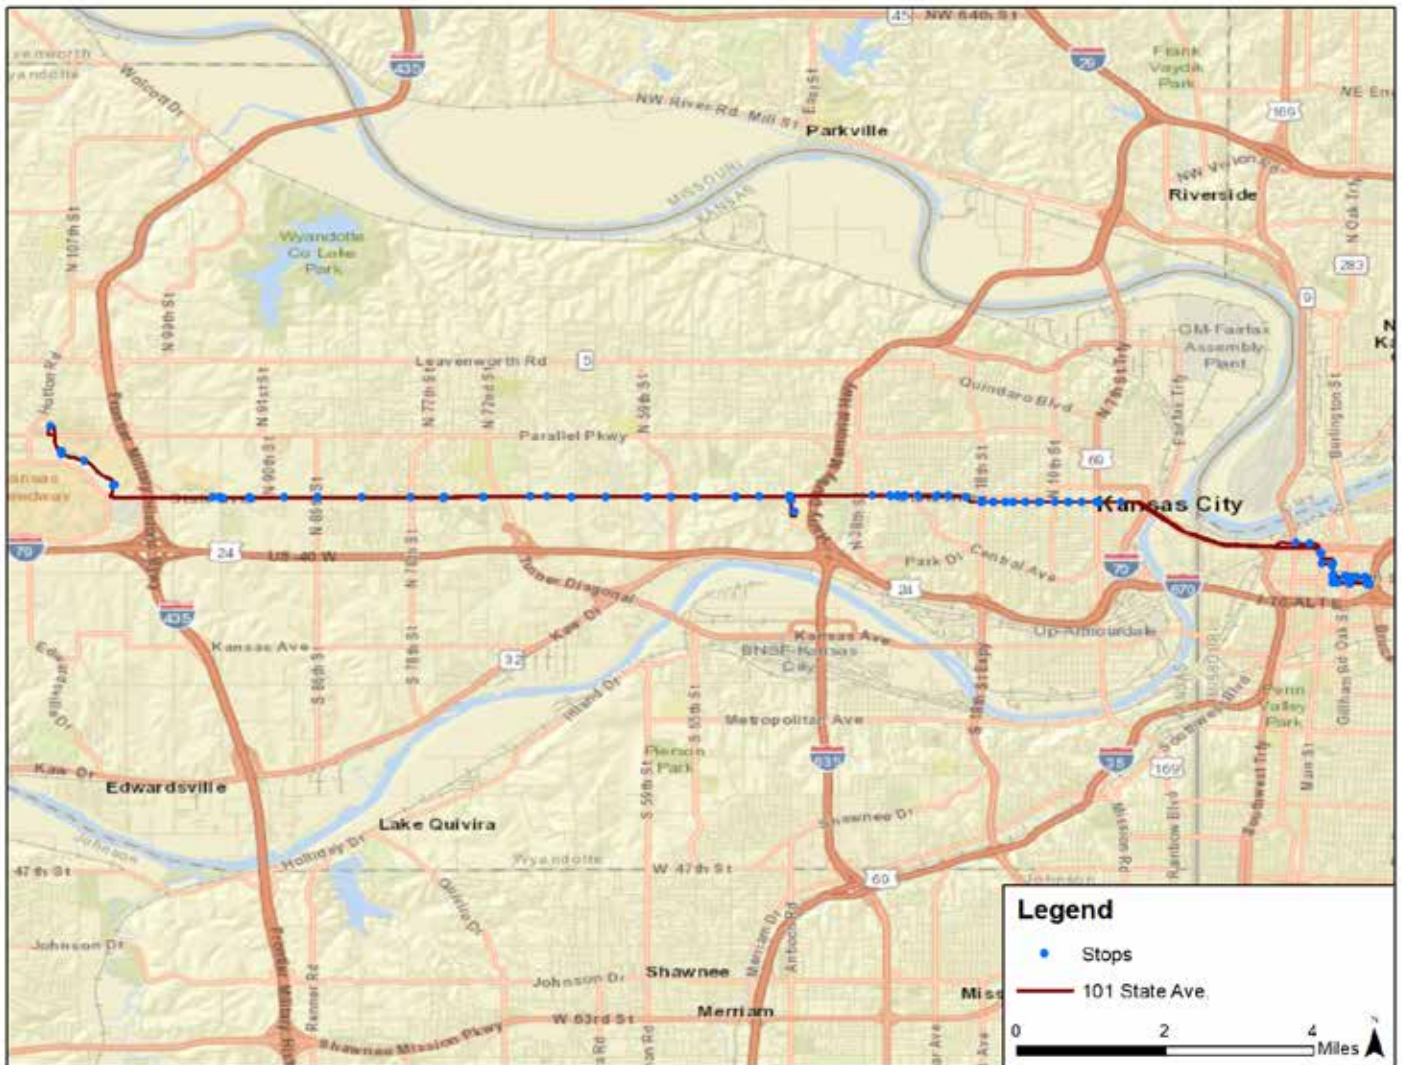

# 101 State Avenue

Effective October 3, 2021

Efectivo el 3 de octubre de 2021

## Route Changes Effective on October 3, 2021

101 State Avenue will be modified to extend to the East Village Transit Center at 12th & Charlotte. The routing through downtown Kansas City, MO will travel on portions on Main, Grand, and 11th & 12th. The current routing through the west bottoms will be replaced by a modified and expanded 12 12th Street route.

The operating hours and frequency of the 101 State Avenue route will not change, other than slight schedule modifications to facilitate transfers.

Sign up for custom service notifications by texting [ridekc101](tel:816.685.8541) to 816.685.8541