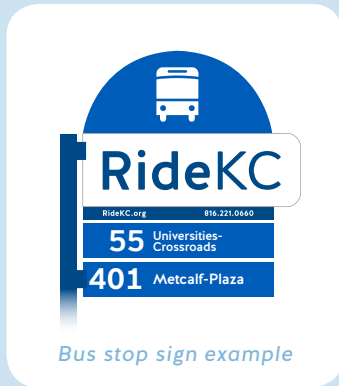

Bus Service in the UMKC Area

For more route and schedule information, visit RideKC.org

RideKC

- Regular Service
- Rush Hour Service
- Bike Share
- Park & Ride
- Main & Troost MAX
- KC Streetcar
- Transit Center
- UMKC (Volker and Hospital Hill)