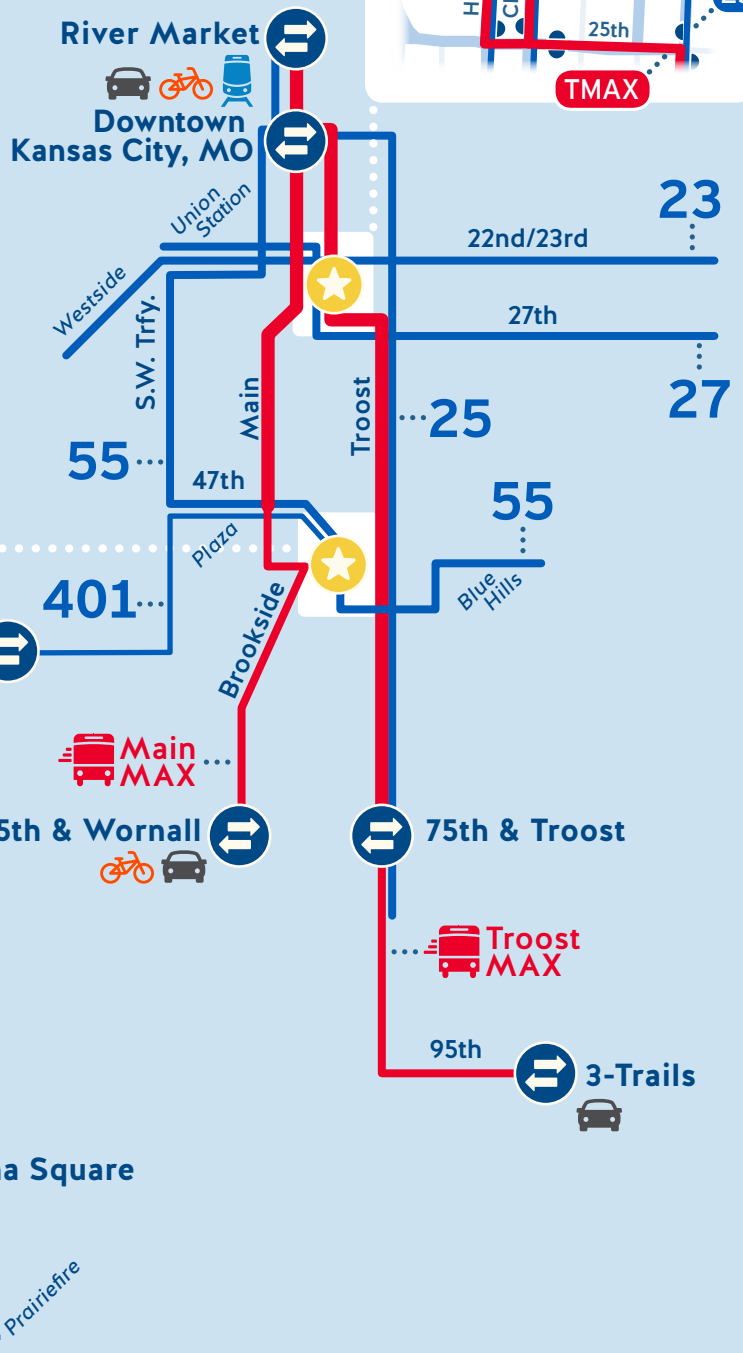

### Popular destinations:

- Downtown Kansas City, Mo. (routes Main MAX, Troost MAX, 25, 55)
- Country Club Plaza (routes Main MAX, 55, 401)
- Brookside and Waldo neighborhoods (route Main MAX)
- 75th and Wornall Park & Ride, transfer to routes 57, 75, 475 and 495 (route Main MAX)
- 75th and Troost Transit Center, transfer to 75 and 475 (routes Troost MAX, 25)
- Overland Park, Kan., Metcalf Ave., JCCC, Rosana Square (route 401)
- South Kansas City (route Troost MAX)

### Swipe your Pass

Swipe your student ID at the farebox. If you don't have an ID, fare is \$1.50. Pay with the app, a pass, a transfer card, dollars or coins.

# RideKC

- Regular Service
- Rush Hour Service
- Bike Share
- Park & Ride
- Main & Troost MAX
- KC Streetcar
- Transit Center
- UMKC (Volker and Hospital Hill)