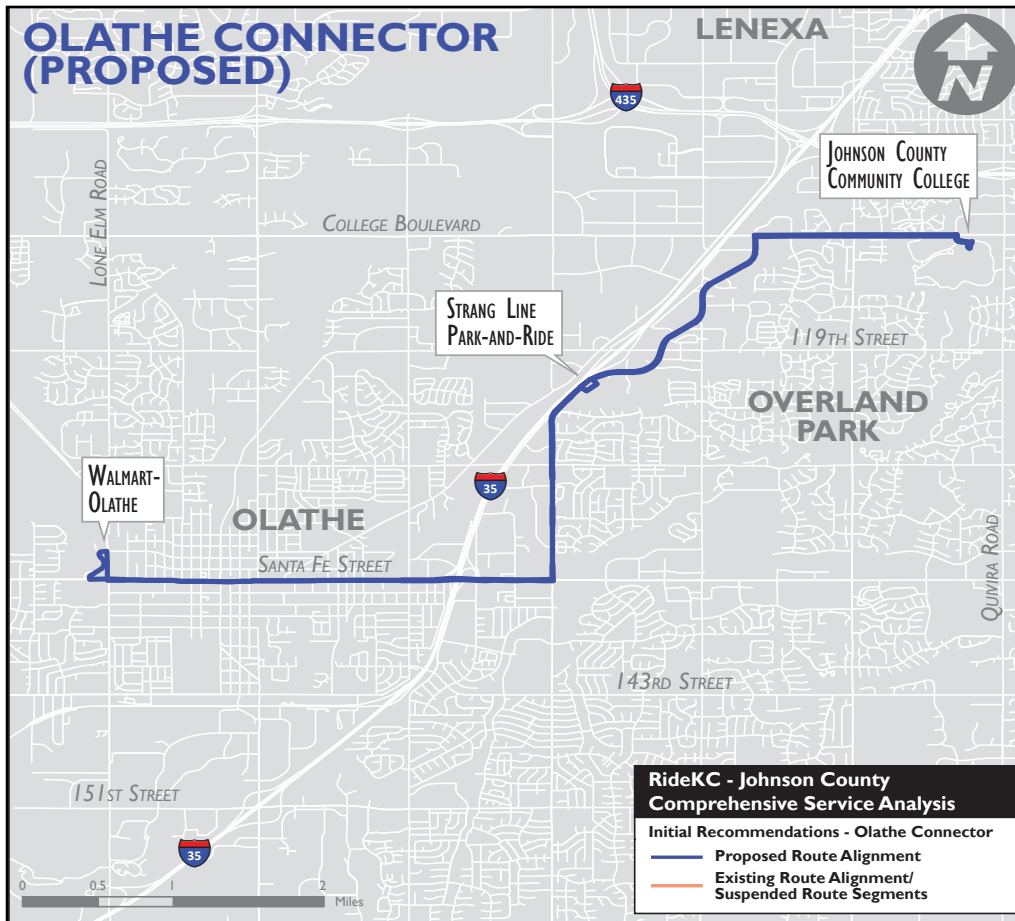

# OLATHE CONNECTOR

## PROPOSED OPERATIONS

**PROPOSED ROUTE SUMMARY** The Olathe Connector operates between the Walmart at K-7 and Santa Fe Street in Olathe, KS and the JCCC via Strang Line Road during the midday only. Riders can connect to other RideKC-Johnson County routes at the JCCC.

**SERVICE SPAN** To be announced but will generally operate between 9:45AM and 4:45PM.

**SERVICE FREQUENCY** Every 60 minutes as flex during the midday only.