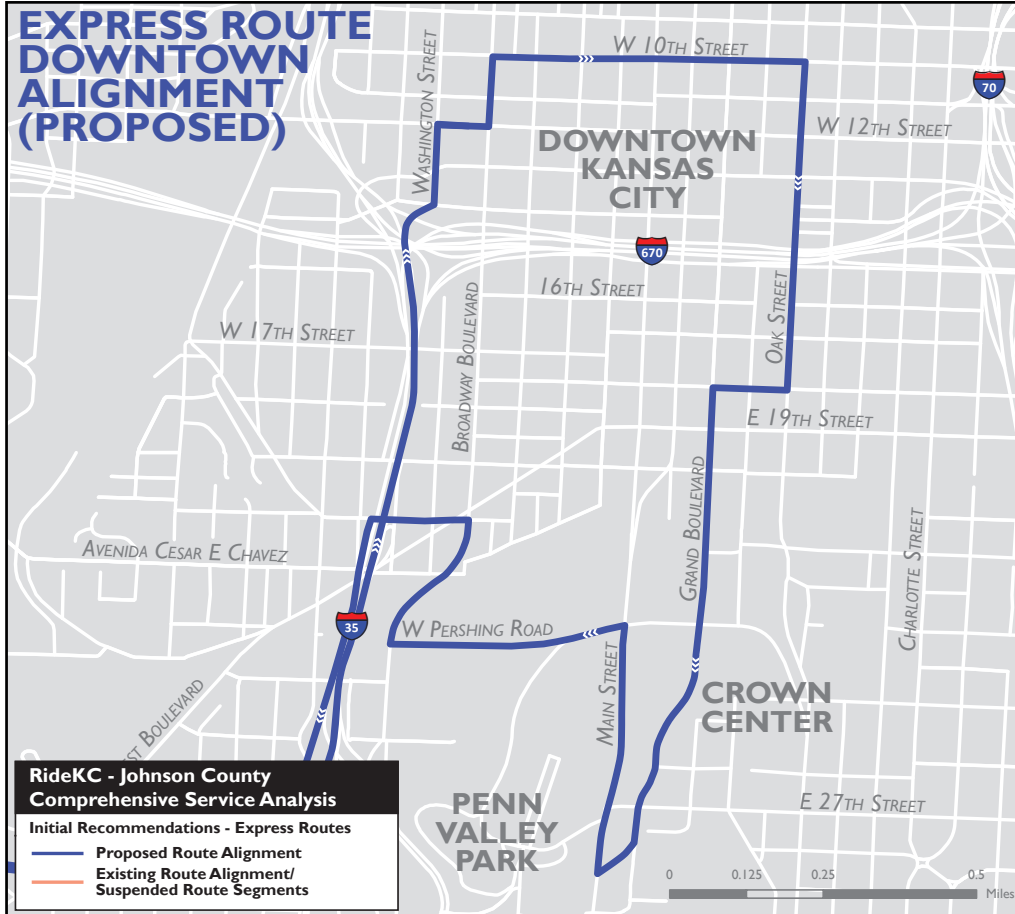

EXPRESS ROUTES (ROUTES 519, 563, 569, AND 595) **RideKC**

PROPOSED OPERATIONS

PROPOSED ROUTE SUMMARY All express routes will operate along the same alignment in downtown Kansas City. From I-35, buses will exit at Washington Street and turn eastbound on W 12th Street. Buses will, then, travel northbound on Broadway, eastbound on 10th Street, southbound on Oak Street, west on 18th Street, and southbound on Grand Avenue to Crown Center. From Crown Center, buses will continue southbound until Main Street where they will travel northbound to W Pershing Road until Broadway, and then westbound on 21st Street to get back on I-35 towards Johnson County.