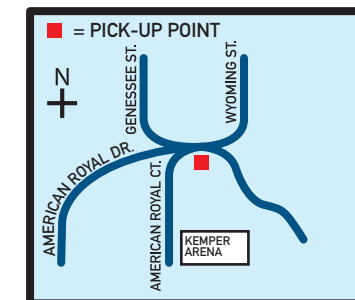

PLAZA SHUTTLE

Pick up on eastbound 47th St. between Pennsylvania and Broadway/Wornall and on eastbound 47th at Wyandotte. Event drop-off and return trip pickup: Main at 27th, near Union Station Rally.

STRANG LINE PARK & RIDE SHUTTLE

Heartland Community Church at 121st & Strang Line Road, Olathe, Ks. Event drop-off and return trip pickup: Wyandotte at 16th.

47TH & STATE AVE. SHUTTLE

At 47th & State in Kansas City, Ks. Event drop-off and return trip pickup: Wyandotte at 16th.

RED BRIDGE SHUTTLE

At Red Bridge Rd. & Grandview Rd. Event drop-off and return trip pickup: Main at 27th, near Union Station Rally.

SWOPE PARK SHUTTLE

Pick up will be at the Metro bus stop just north of the Zoo ticket office. Event drop-off and return trip pickup: Main at 27th.

KEMPER ARENA SHUTTLE

Pick up will be on the south side of W. 17th St. Event drop-off and return trip pickup: Wyandotte at 16th.

**NO NEARBY PARK-AND-RIDE?
NO PROBLEM.**

Ride free regular Metro and Johnson County Transit routes that serve Crown Center/ downtown to the celebration. Be advised that regular Metro and Johnson County Transit routes, including express routes, will only operate their regular schedule. Also several buses will use alternate routes because of the parade and rally. For reroutes, visit www.ridekc.org.