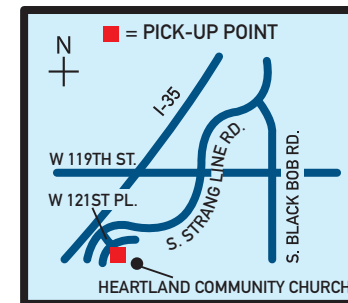

STRANG LINE PARK & RIDE SHUTTLE

Heartland Community Church at 121st & Strang Line Road, Olathe, Ks. Event drop-off and return trip pickup: Wyandotte at 16th.