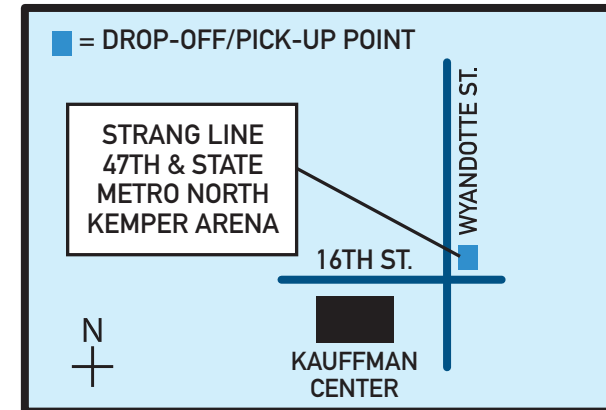

**NO NEARBY PARK-AND-RIDE?
NO PROBLEM.**

Ride free regular Metro and Johnson County Transit routes that serve Crown Center/ downtown to the celebration. Be advised that regular Metro and Johnson County Transit routes, including express routes, will only operate their regular schedule. Also several buses will use alternate routes because of the parade and rally. For reroutes, visit www.ridekc.org.

PLEASE NOTE:

Coolers, lawn chairs, and alcoholic beverages will not be allowed on public transit buses to and from the event. Additional restrictions for the parade and celebration can be found at: www.kcmo.gov and www.visitkc.com.

RETURN TO THE PARK-AND-RIDE

Shuttle service will be provided up to two hours after the celebration ends. Buses will only return fans to the park-and-ride location.

Board buses at the same drop-off location. The shuttle bus destination will be displayed on the overhead sign. For example: (show a "Metro North Shuttle" sign) for buses returning to Metro North Park-and-Ride.

AFTER THE CELEBRATION PICK-UP LOCATIONS

816-221-0660
ridekc.org

FREE SHUTTLES & TRANSIT SERVICE

NOVEMBER 3, 2015

ROYAL CELEBRATION

KANSAS CITY ROYALS · 2015 CHAMPIONS

RIDE FREE. ALL DAY.

RideKC