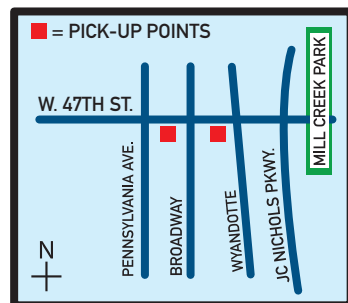

RIDE TO THE CELEBRATION

Catch a non-stop shuttle from seven park-and-ride locations serving Kansas City, Mo., Kansas City, Ks. and Johnson County, Ks. (See maps to the right).

Shuttle service starts three hours before the parade. Buses will leave the shuttle stops headed for their assigned drop-off locations as they are filled. Buses will drop off fans at Main at 27th & on Wyandotte at 16th St.

Be sure to catch "Royals Celebration" buses that also display the park-and-ride destination on the overhead sign.

BEFORE THE CELEBRATION

PICK-UP LOCATIONS

METRO NORTH SHUTTLE

North end of mall parking lot. Event drop-off and return trip pickup: Wyandotte at 16th.

PLAZA SHUTTLE

Pick up on eastbound 47th St. between Pennsylvania and Broadway/Wornall and on eastbound 47th at Wyandotte. Event drop-off and return trip pickup: Main at 27th, near Union Station Rally.

STRANG LINE PARK & RIDE SHUTTLE

KEMPER ARENA SHUTTLE

Pick up will be on the south side of W. 17th St. Event drop-off and return trip pickup: Wyandotte at 16th.

**NO NEARBY PARK-AND-RIDE?
NO PROBLEM.**

Ride free regular Metro and Johnson County Transit routes that serve Crown Center/ downtown to the celebration. Be advised that regular Metro and Johnson County Transit routes, including express routes, will only operate their regular schedule. Also several buses will use alternate routes because of the parade and rally. For reroutes, visit www.ridekc.org.