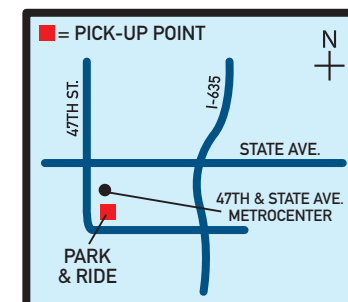

PLAZA SHUTTLE

Pick up on eastbound 47th St. between Pennsylvania and Broadway/Wornall and on eastbound 47th at Wyandotte. Event drop-off and return trip pickup: Main at 27th, near Union Station Rally.

STRANG LINE PARK & RIDE SHUTTLE

Heartland Community Church at 121st & Strang Line Road, Olathe, Ks. Event drop-off and return trip pickup: Wyandotte at 16th.

47TH & STATE AVE. SHUTTLE

At 47th & State in Kansas City, Ks. Event drop-off and return trip pickup: Wyandotte at 16th.

RED BRIDGE SHUTTLE

At Red Bridge Rd. & Grandview Rd. Event drop-off and return trip pickup: Main at 27th, near Union Station Rally.

SWOPE PARK SHUTTLE

Pick up will be at the Metro bus stop just north of the Zoo ticket office. Event drop-off and return trip pickup: Main at 27th.

KEMPER ARENA SHUTTLE

Pick up will be on the south side of W. 17th St. Event drop-off and return trip pickup: Wyandotte at 16th.

**NO NEARBY PARK-AND-RIDE?
NO PROBLEM.**

Ride free regular Metro and Johnson County Transit routes that serve Crown Center/ downtown to the celebration. Be advised that regular Metro and Johnson County Transit routes, including express routes, will only operate their regular schedule. Also several buses will use alternate routes because of the parade and rally. For reroutes, visit www.ridekc.org.