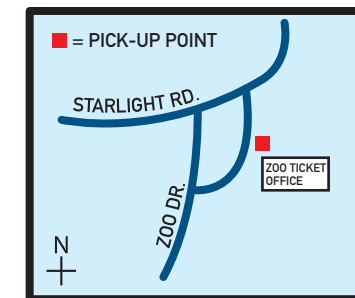

PLAZA SHUTTLE

Pick up on eastbound 47th St. between Pennsylvania and Broadway/Wornall and on eastbound 47th at Wyandotte. Event drop-off and return trip pickup: Main at 27th, near Union Station Rally.

STRANG LINE PARK & RIDE SHUTTLE

Heartland Community Church at 121st & Strang Line Road, Olathe, Ks. Event drop-off and return trip pickup: Wyandotte at 16th.

47TH & STATE AVE. SHUTTLE

At 47th & State in Kansas City, Ks. Event drop-off and return trip pickup: Wyandotte at 16th.

RED BRIDGE SHUTTLE

At Red Bridge Rd. & Grandview Rd. Event drop-off and return trip pickup: Main at 27th, near Union Station Rally.

SWOPE PARK SHUTTLE

Pick up will be at the Metro bus stop just north of the Zoo ticket office. Event drop-off and return trip pickup: Main at 27th.

KEMPER ARENA SHUTTLE

Pick up will be on the south side of W. 17th St. Event drop-off and return trip pickup: Wyandotte at 16th.

**NO NEARBY PARK-AND-RIDE?
NO PROBLEM.**

Ride free regular Metro and Johnson County Transit routes that serve Crown Center/ downtown to the celebration. Be advised that regular Metro and Johnson County Transit routes, including express routes, will only operate their regular schedule. Also several buses will use alternate routes because of the parade and rally. For reroutes, visit www.ridekc.org.