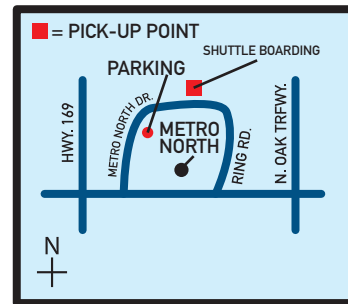

RIDE TO THE CELEBRATION

Catch a non-stop shuttle from seven park-and-ride locations serving Kansas City, Mo., Kansas City, Ks. and Johnson County, Ks. (See maps to the right).

Shuttle service starts three hours before the parade. Buses will leave the shuttle stops headed for their assigned drop-off locations as they are filled. Buses will drop off fans at Main at 27th & on Wyandotte at 16th St.

Be sure to catch "Royals Celebration" buses that also display the park-and-ride destination on the overhead sign.

BEFORE THE CELEBRATION

PICK-UP LOCATIONS

METRO NORTH SHUTTLE

North end of mall parking lot. Event drop-off and return trip pickup: Wyandotte at 16th.

PLAZA SHUTTLE

Pick up on eastbound 47th St. between Pennsylvania and Broadway/Wornall and on eastbound 47th at Wyandotte. Event drop-off and return trip pickup: Main at 27th, near Union Station Rally.

STRANG LINE PARK & RIDE SHUTTLE

KEMPER ARENA SHUTTLE

Pick up will be on the south side of W. 17th St. Event drop-off and return trip pickup: Wyandotte at 16th.

**NO NEARBY PARK-AND-RIDE?
NO PROBLEM.**

Ride free regular Metro and Johnson County Transit routes that serve Crown Center/ downtown to the celebration. Be advised that regular Metro and Johnson County Transit routes, including express routes, will only operate their regular schedule. Also several buses will use alternate routes because of the parade and rally. For reroutes, visit www.ridekc.org.