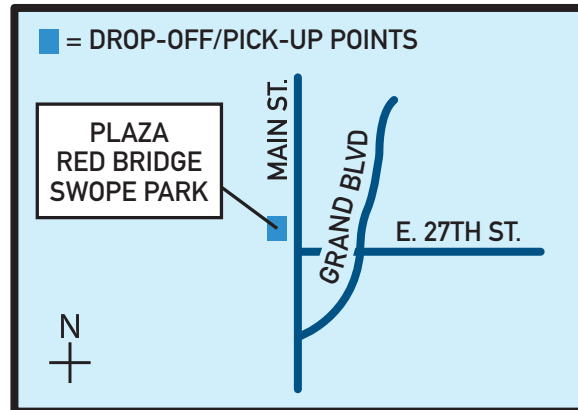

**NO NEARBY PARK-AND-RIDE?
NO PROBLEM.**

Ride free regular Metro and Johnson County Transit routes that serve Crown Center/ downtown to the celebration. Be advised that regular Metro and Johnson County Transit routes, including express routes, will only operate their regular schedule. Also several buses will use alternate routes because of the parade and rally. For reroutes, visit www.ridekc.org.

PLEASE NOTE:

Coolers, lawn chairs, and alcoholic beverages will not be allowed on public transit buses to and from the event. Additional restrictions for the parade and celebration can be found at: www.kcmo.gov and www.visitkc.com.

RETURN TO THE PARK-AND-RIDE

Shuttle service will be provided up to two hours after the celebration ends. Buses will only return fans to the park-and-ride location.

Board buses at the same drop-off location. The shuttle bus destination will be displayed on the overhead sign. For example: (show a "Metro North Shuttle" sign) for buses returning to Metro North Park-and-Ride.

AFTER THE CELEBRATION PICK-UP LOCATIONS

816-221-0660
ridekc.org

FREE SHUTTLES & TRANSIT SERVICE

NOVEMBER 3, 2015

ROYAL CELEBRATION

KANSAS CITY ROYALS · 2015 CHAMPIONS

RIDE FREE. ALL DAY.

RideKC