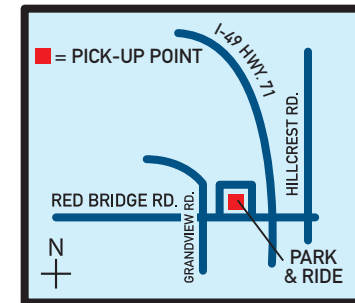

PLAZA SHUTTLE

Pick up on eastbound 47th St. between Pennsylvania and Broadway/Wornall and on eastbound 47th at Wyandotte. Event drop-off and return trip pickup: Main at 27th, near Union Station Rally.

STRANG LINE PARK & RIDE SHUTTLE

Heartland Community Church at 121st & Strang Line Road, Olathe, Ks. Event drop-off and return trip pickup: Wyandotte at 16th.

47TH & STATE AVE. SHUTTLE

At 47th & State in Kansas City, Ks. Event drop-off and return trip pickup: Wyandotte at 16th.

RED BRIDGE SHUTTLE

At Red Bridge Rd. & Grandview Rd. Event drop-off and return trip pickup: Main at 27th, near Union Station Rally.

SWOPE PARK SHUTTLE

Pick up will be at the Metro bus stop just north of the Zoo ticket office. Event drop-off and return trip pickup: Main at 27th.

KEMPER ARENA SHUTTLE

Pick up will be on the south side of W. 17th St. Event drop-off and return trip pickup: Wyandotte at 16th.

**NO NEARBY PARK-AND-RIDE?
NO PROBLEM.**

Ride free regular Metro and Johnson County Transit routes that serve Crown Center/ downtown to the celebration. Be advised that regular Metro and Johnson County Transit routes, including express routes, will only operate their regular schedule. Also several buses will use alternate routes because of the parade and rally. For reroutes, visit www.ridekc.org.