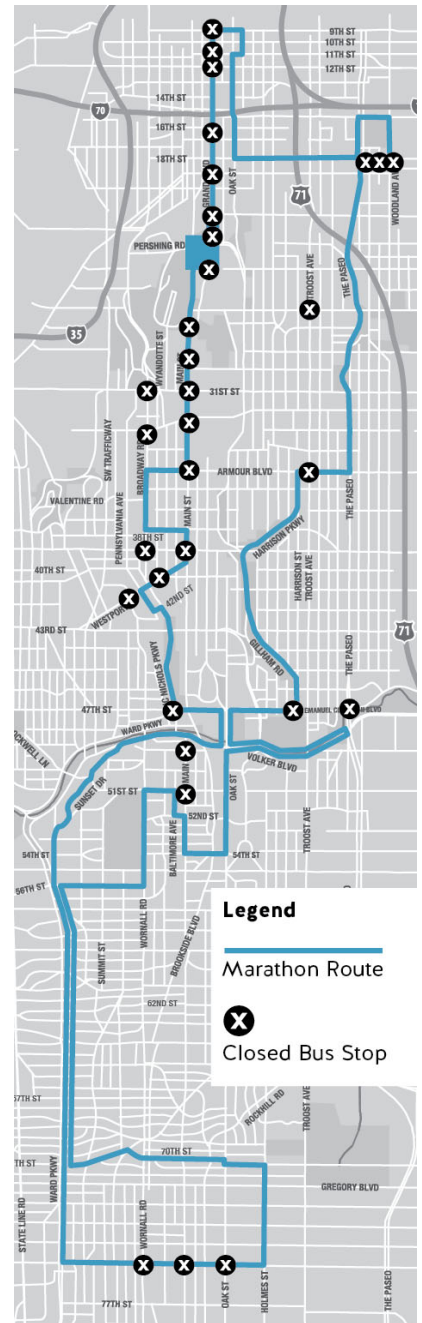

RIDER ALERT

Closed Bus Stops on Saturday, October 20, 2018 Morning to Afternoon

Closed Bus Stops

Crown Center
 Pershing and Grand
 On Grand at 26th
 On Grand at 19th
 On Grand at 12th
 On Grand at 11th
 On Grand at 9th
 On Main at 29th
 On Main at 27th
 On Main at Linwood
 On Main at Armour
 On Main at 39th
 On Broadway at 31st
 On Broadway and Linwood
 On Broadway and 39th
 On Troost and 27th
 On Troost and Armour
 Westport Rd and Wyandotte
 Westport Rd and Mills
 47th and Jefferson
 47th and Broadway
 47th and JC Nichols
 47th and Troost
 47th and Paseo
 47th and JC Nichols
 47th and Main
 On Main at 49th
 On Main at 51st
 75th and Oak
 75th and Main
 75th and Wornall (E/W)
 18th and Woodland
 18th and Paseo
 18th and Vine

Open Bus Stops

Broadway and Pershing
 Broadway and Pershing
 Broadway and Pershing
 19th and Broadway
 Grand and 6th
 Grand and 6th
 Grand and 6th
 Pershing and Broadway
 SW Trwy and 31st
 SW Trwy and 32nd
 SW Trwy and 35th
 SW Trwy and 39th
 SW Trwy and 31st
 SW Trwy and Linwood
 SW Trwy and 39th
 Access Troost line
 Access Troost line
 39th and Washington
 39th and Pennsylvania
 47th and Roanoke
 47th and Roanoke
 47th and Roanoke
 Cleaver II and Michigan
 Cleaver II and Michigan
 45th and Main
 45th and Main
 Brookside and 49th
 Brookside and 51st
 77th and Oak
 77th and Main
 77th and Wornall
 18th and Brooklyn
 18th and Troost
 18th and Troost

For assistance, call 816.221.0660. Stay up-to-date with service alerts by following @RideKCTransit on Twitter. Find more information about this and other service alerts at RideKC.org. To send comments to KCATA/RIDEKC about this rider alert, email metro@kcata.org or call 816.346.0300.