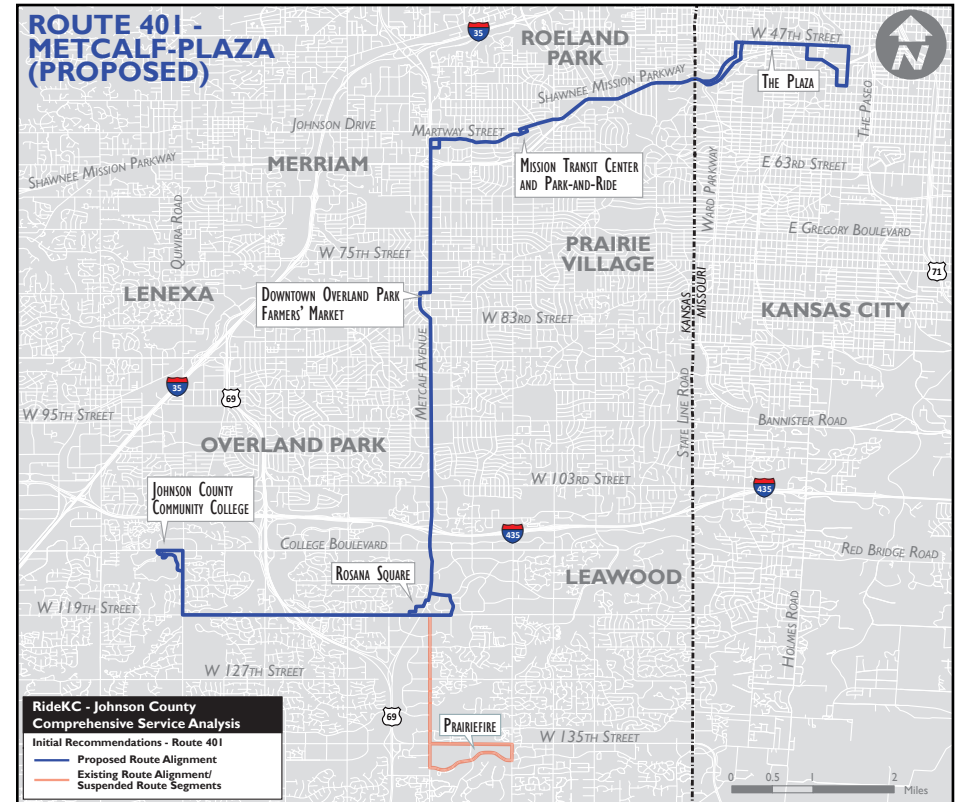

ROUTE 401 - METCALF PLAZA

EXISTING OPERATIONS

EXISTING ROUTE SUMMARY Route 401 operates between The Plaza in Kansas City, MO and Johnson County Community College (JCCC) or PrairieFire both in Overland Park (depending on the trip) via Metcalfe Avenue. During the midday, the route operates flex-service between The Plaza and the Rosana Square shopping center in Overland Park.

SERVICE SPAN 5:45AM to 10:45PM.

SERVICE FREQUENCY Every 30 minutes during AM and PM peak travel times. Every 60 minutes during the midday. Every 120 minutes during the evening (will change to every 60 minutes in October 2018).

PROPOSED OPERATIONS

PROPOSED ROUTE SUMMARY Route 401 would operate between The Plaza in Kansas City, MO and Johnson County Community College (JCCC) all day. Notable changes to route include the following:

- All trips will operate between The Plaza and the JCCC all-day (service to PrairieFire will be suspended)
- Ability to connect to other RideKC-Johnson County routes at both Mission Transit Center and JCCC