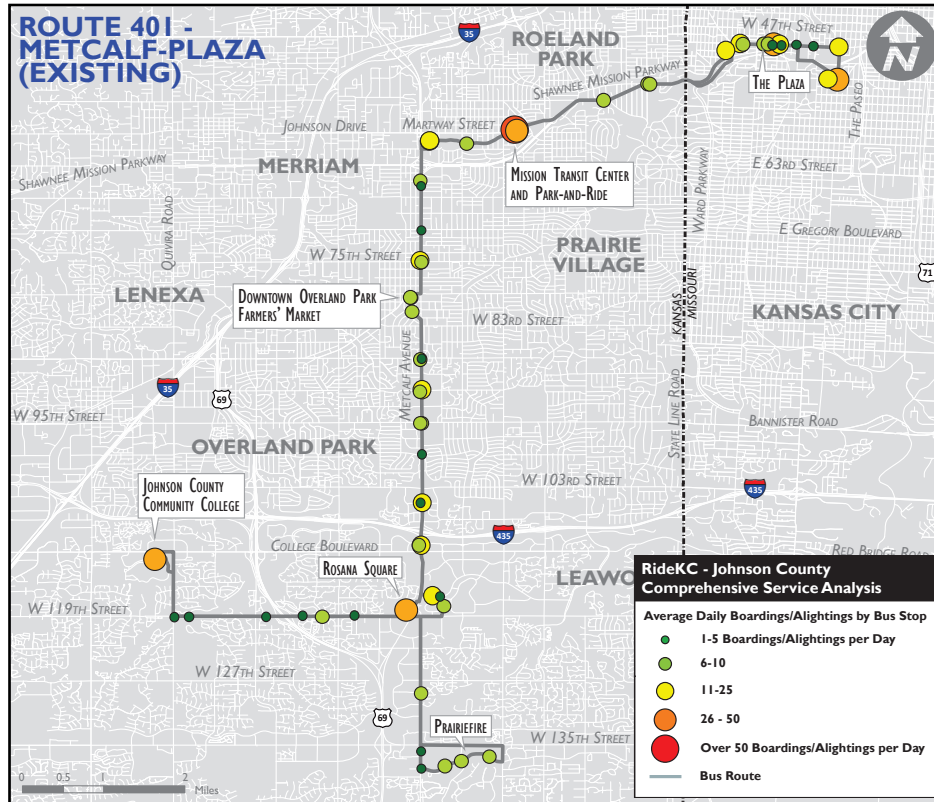

ROUTE 401 - METCALF PLAZA

EXISTING OPERATIONS

EXISTING ROUTE SUMMARY Route 401 operates between The Plaza in Kansas City, MO and Johnson County Community College (JCCC) or PrairieFire both in Overland Park (depending on the trip) via Metcalfe Avenue. During the midday, the route operates flex-service between The Plaza and the Rosana Square shopping center in Overland Park.

SERVICE SPAN 5:45AM to 10:45PM.

SERVICE FREQUENCY Every 30 minutes during AM and PM peak travel times. Every 60 minutes during the midday. Every 120 minutes during the evening (will change to every 60 minutes in October 2018).

PROPOSED OPERATIONS

PROPOSED ROUTE SUMMARY Route 401 would operate between The Plaza in Kansas City, MO and Johnson County Community College (JCCC) all day. Notable changes to route include the following:

- All trips will operate between The Plaza and the JCCC all-day (service to PrairieFire will be suspended)
- Ability to connect to other RideKC-Johnson County routes at both Mission Transit Center and JCCC