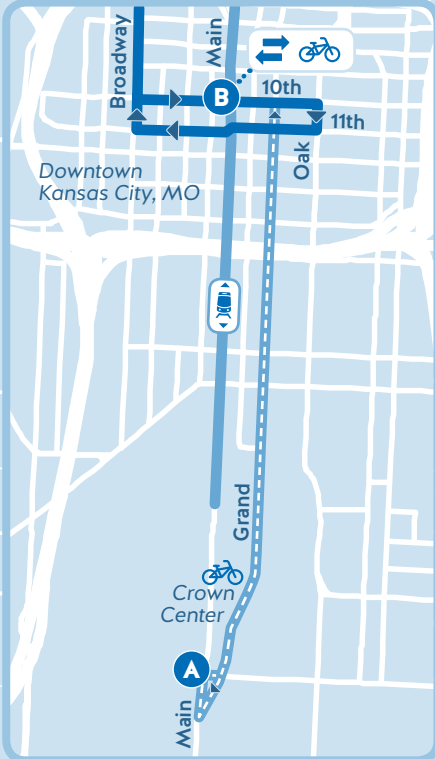

229 Boardwalk-KCI

Bus stops on Prairie View Rd. between 56th & Barry Rd. are "courtesy" flag stops

LEGEND

- Regular Route
- Extended Rush Hour Service
- Direct Nonstop Service
- Courtesy Flag Stops
- Schedule Time Point
- Transfer Options
- Major Transfer Hub
- FREE Park & Ride
- Bike Share Station
- Streetcar Route

MAP	G	F	E	D	C	B
	Terminal C KCI Airport	Boardwalk Square Park & Ride	72nd St. on Prairie View Rd.	64th St. on Prairie View Rd.	56th St. on Prairie View Rd.	10th & Main Transit Center
SOUTHBOUND TO 10TH & MAIN						
A.M.	6:22	6:38	6:45	6:48	6:51	7:03
-	7:22	7:38	7:45	7:48	7:51	8:03
-	8:22	8:38	8:45	8:48	8:51	9:03
-	9:22	9:39	9:47	9:50	9:53	10:06
-	10:22	10:39	10:47	10:50	10:53	11:06
-	11:22	11:39	11:47	11:50	11:53	12:06
P.M.	12:22	12:39	12:47	12:50	12:53	1:06
-	1:22	1:39	1:47	1:50	1:53	2:06
-	2:22	2:39	2:47	2:50	2:53	3:06
-	3:22	3:39	3:47	3:50	3:53	4:06
-	4:22	4:39	4:47	4:50	4:53	5:06
-	5:22	5:39	5:47	5:50	5:53	6:06
-	6:22	6:39	6:47	6:50	6:53	7:06
-	7:22	7:39	7:46	7:49	7:52	8:05
-	8:22	8:39	8:46	8:49	8:52	9:05
-	9:22	9:39	9:46	9:49	9:52	10:05
-	10:22	10:39	10:46	10:49	10:52	11:05
-	11:17	11:29	-	-	-	11:49