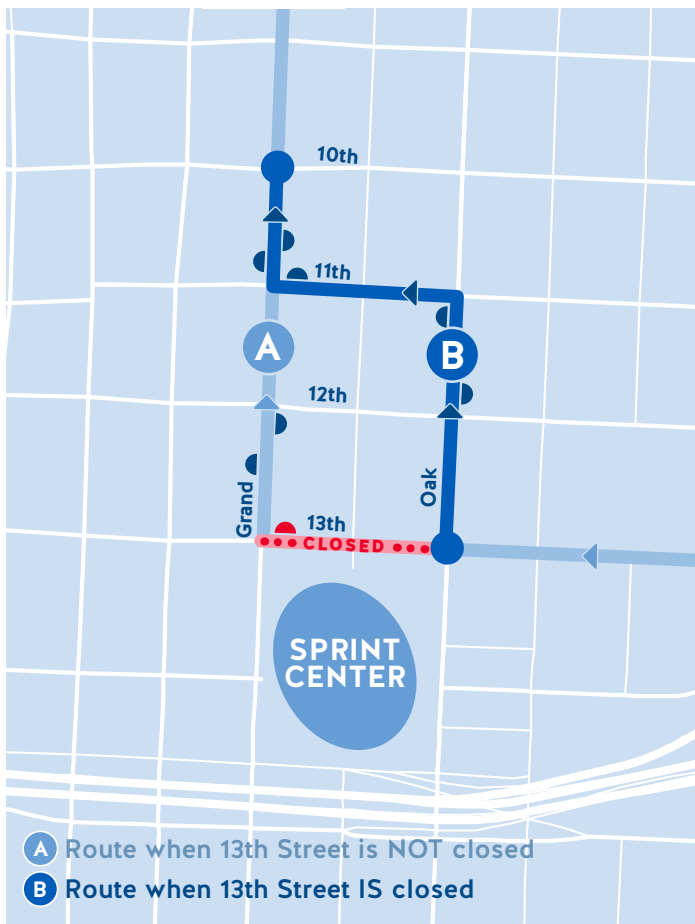

Reroutes During Sprint Center Events

Use these maps as a guide for the bus reroutes during the closure of Grand Avenue between 13th and Truman Road during special events at the Sprint Center in downtown Kansas City, MO. Bus operators may deviate from the reroute due to unpredictable circumstances.

If 13th is closed, northbound buses will travel the regular route to Truman & Grand, go east on Truman, north on Oak, west on 11th and north on Grand to resume the regular route.

Southbound buses will travel the regular route to 12th & Grand, go east on 12th, south on Oak, west on Truman, and south on Grand to resume the regular route.

For route and schedule information, visit RideKC.org or contact the Regional Call Center at 816.221.0660, weekdays from 6 a.m. to 7 p.m.

ROUTES: 16 24

Westbound buses will travel the regular route to 13th & Oak, go north on Oak, west on 11th, and north on Grand to resume the regular route.