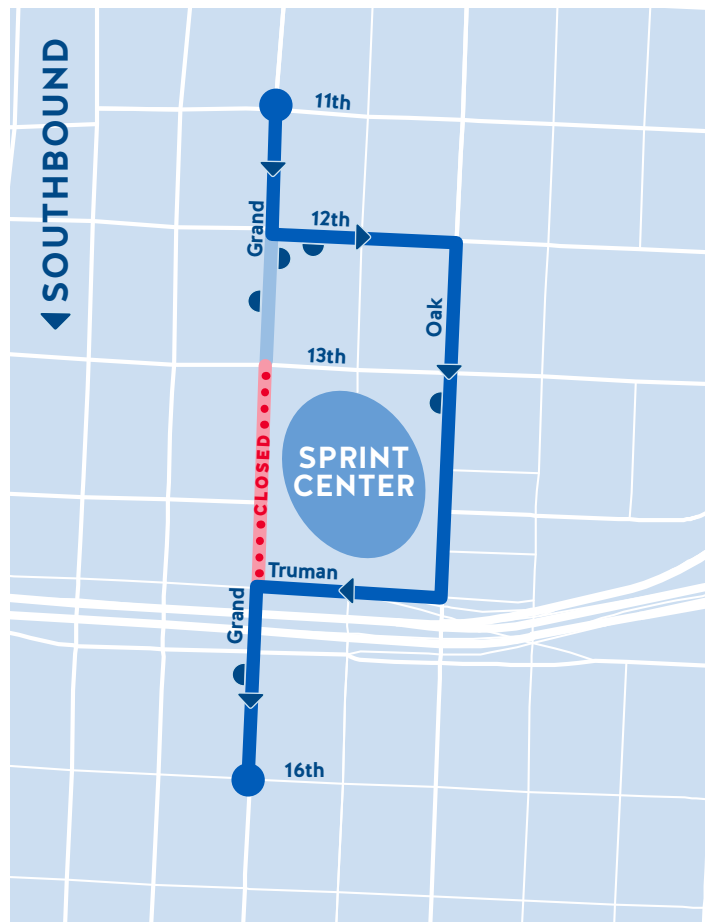

Reroutes During Sprint Center Events

Use these maps as a guide for the bus reroutes during the closure of Grand Avenue between 13th and Truman Road during special events at the Sprint Center in downtown Kansas City, MO. Bus operators may deviate from the reroute due to unpredictable circumstances.

For route and schedule information, visit RideKC.org or contact the Regional Call Center at 816.221.0660, weekdays from 6 a.m. to 7 p.m.

ROUTES:

MMA 47 51 77 85 201 229 235 236 237 535 550 570 571

If 13th between Oak & Grand is not closed, buses will use Oak to 13th, go west on 13th, and north on Grand to resume regular route.

If 13th is closed, northbound buses will travel the regular route to Truman & Grand, go east on Truman, north on Oak, west on 11th and north on Grand to resume the regular route.

Southbound buses will travel the regular route to 12th & Grand, go east on 12th, south on Oak, west on Truman, and south on Grand to resume the regular route.