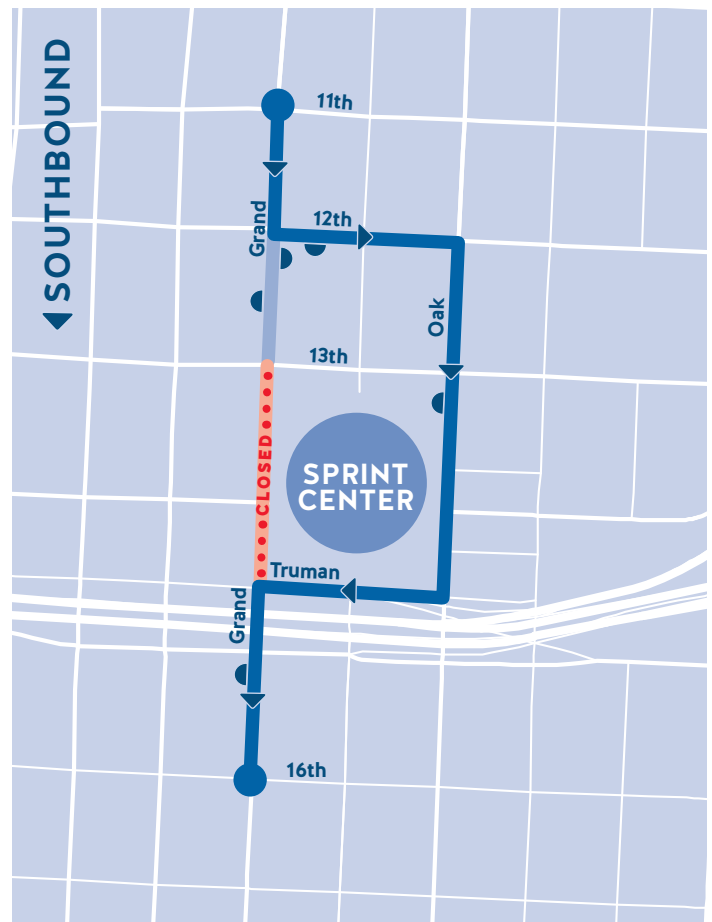

Reroutes During Sprint Center Events

Use these maps as a guide for the bus reroutes during the closure of Grand Avenue between 13th and Truman Road during special events at the Sprint Center in downtown Kansas City, MO. Bus operators may deviate from the reroute due to unpredictable circumstances.

For route and schedule information, visit RideKC.org or contact the Regional Call Center at 816.221.0660, weekdays from 6 a.m. to 7 p.m.

BELOW:

36X · 37X · 85 · 129 · 132 · 135 · 142 · 535 · 550 · 570 · 571

If 13th between Oak & Grand is not closed, buses will use Oak to 13th, go west on 13th, and north on Grand to resume regular route.

If 13th is closed, northbound buses will travel the regular route to Truman & Grand, go east on Truman, north on Oak, west on 11th and north on Grand to resume the regular route.

Southbound buses will travel the regular route to 12th & Grand, go east on 12th, south on Oak, west on Truman, and south on Grand to resume the regular route.

Reroutes During Sprint Center Events

Use these maps as a guide for the bus reroutes during the closure of Grand Avenue between 13th and Truman Road during special events at the Sprint Center in downtown Kansas City, MO. Bus operators may deviate from the reroute due to unpredictable circumstances.