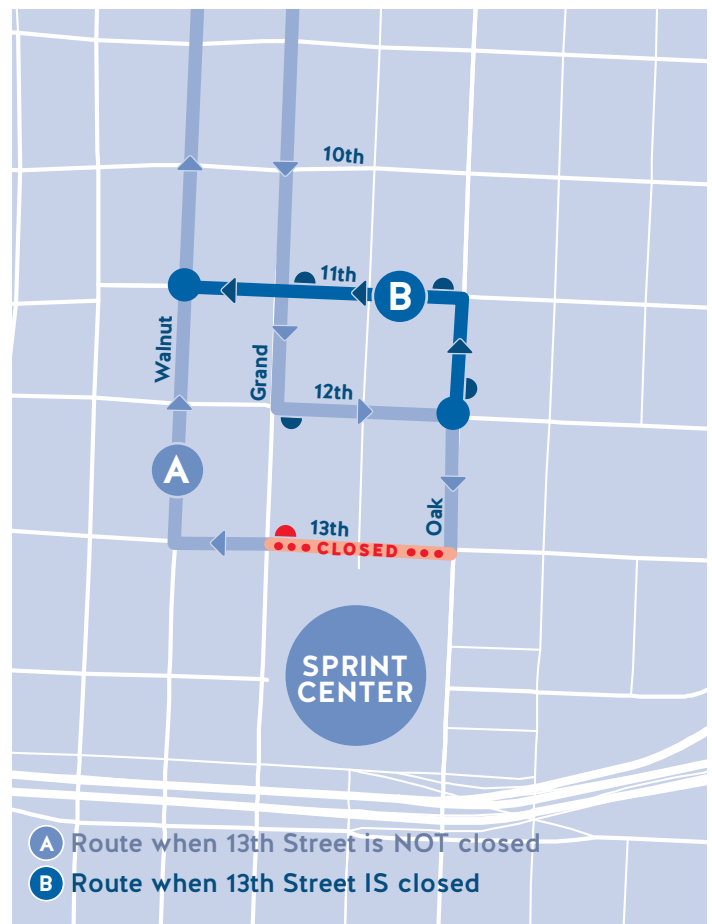

Reroutes During Sprint Center Events

Use these maps as a guide for the bus reroutes during the closure of Grand Avenue between 13th and Truman Road during special events at the Sprint Center in downtown Kansas City, MO. Bus operators may deviate from the reroute due to unpredictable circumstances.

Southbound buses will travel the regular route to 12th & Grand, go east on 12th, south on Oak, west on Truman, and south on Grand to resume the regular route.

Reroutes During Sprint Center Events

Use these maps as a guide for the bus reroutes during the closure of Grand Avenue between 13th and Truman Road during special events at the Sprint Center in downtown Kansas City, MO. Bus operators may deviate from the reroute due to unpredictable circumstances.

For route and schedule information, visit RideKC.org or contact the Regional Call Center at 816.221.0660, weekdays from 6 a.m. to 7 p.m.

BELOW: 15X · 24

Westbound buses will travel the regular route to 13th & Oak, go north on Oak, west on 11th, and north on Grand to resume the regular route.

This reroute is used only if 13th is closed between Oak & Grand.

BELOW: 133 · 238

Southbound buses will travel the regular route to 12th & Oak, go north on Oak, west on 11th, and north on Walnut to lay over at 10th.