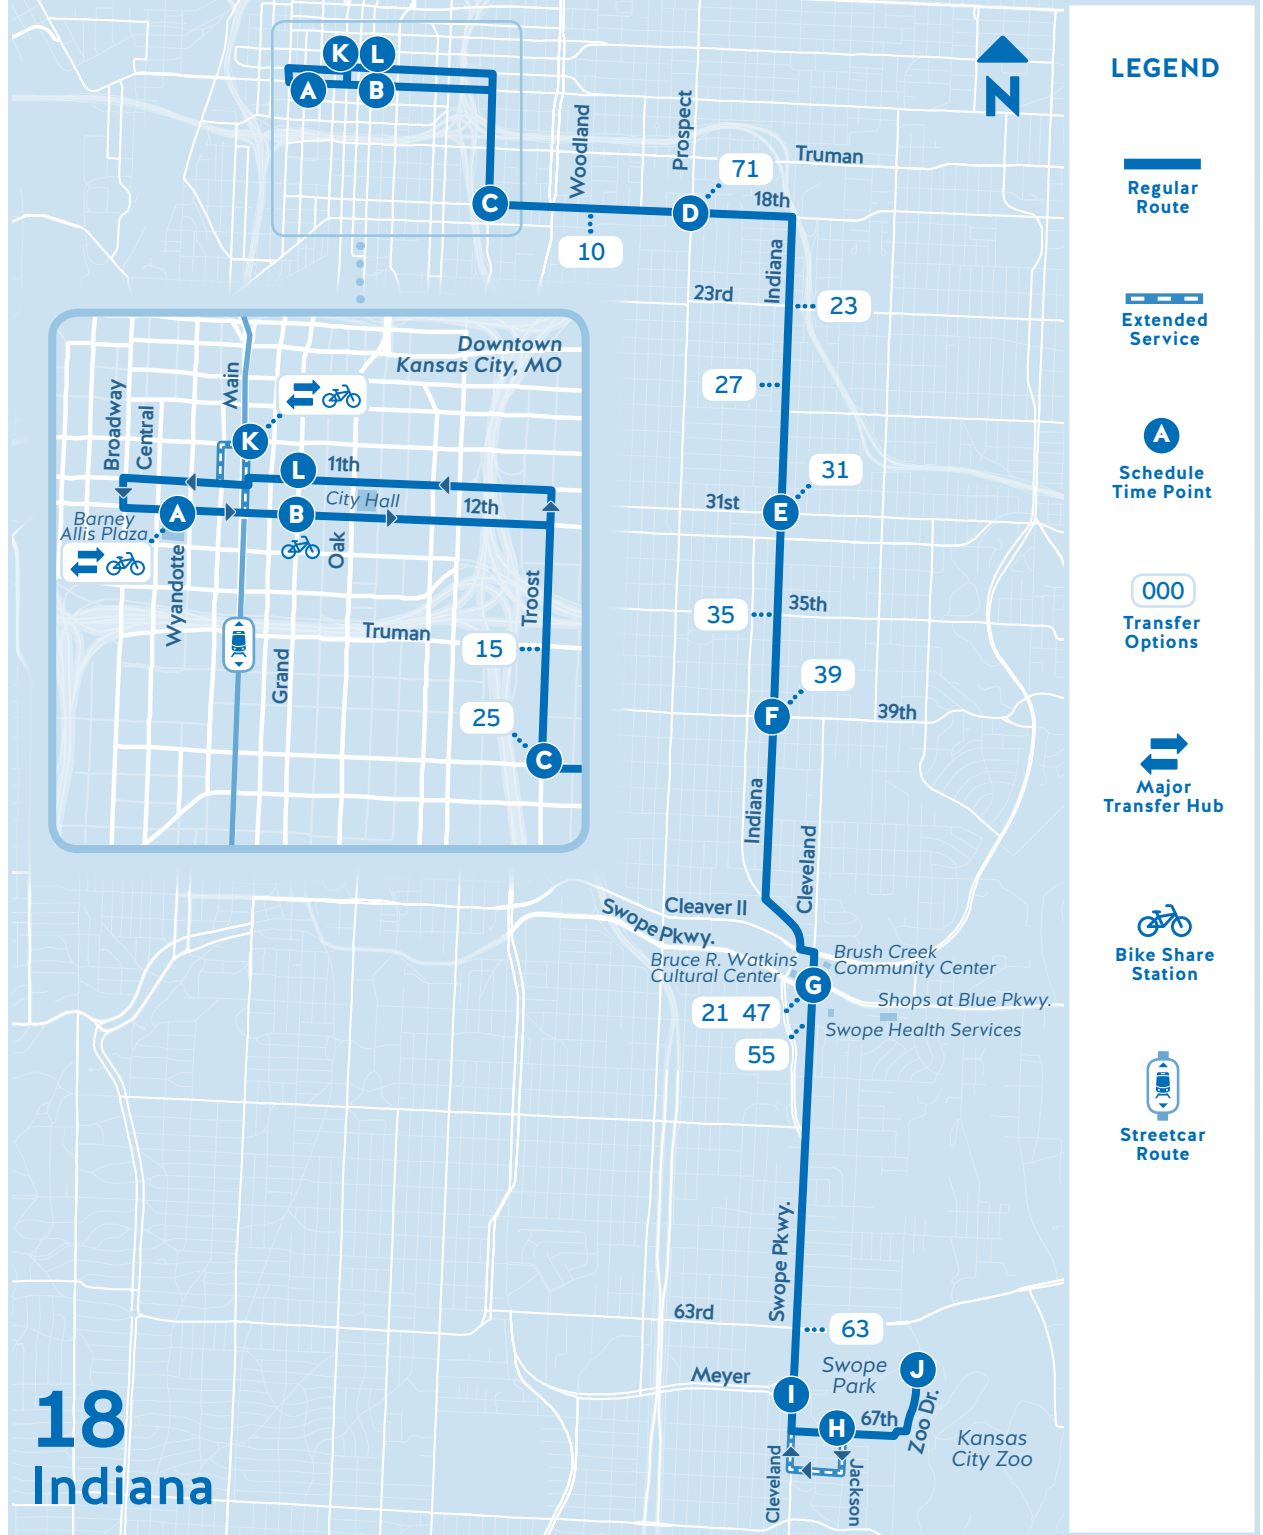

Monday-Friday Schedule

Time	W	Tu	W	Th	F	Sa	Su	MAP
5:00	-	-	-	-	-	-	-	J
5:30	-	-	-	-	-	-	-	J
6:04	-	-	-	-	-	-	-	J
6:34	-	-	-	-	-	-	-	J
7:10	-	-	-	-	-	-	-	J
7:40	-	-	-	-	-	-	-	J
8:10	-	-	-	-	-	-	-	J
8:40	-	-	-	-	-	-	-	J
9:10	-	-	-	-	-	-	-	J
9:39	-	-	-	-	-	-	-	J
10:05	-	-	-	-	-	-	-	J
10:35	-	-	-	-	-	-	-	J
11:05	-	-	-	-	-	-	-	J
11:35	-	-	-	-	-	-	-	J
12:05	-	-	-	-	-	-	-	J
12:35	-	-	-	-	-	-	-	J
1:04	-	-	-	-	-	-	-	J
1:34	-	-	-	-	-	-	-	J
2:04	-	-	-	-	-	-	-	J
2:34	-	-	-	-	-	-	-	J
3:04	-	-	-	-	-	-	-	J
3:34	-	-	-	-	-	-	-	J
4:04	-	-	-	-	-	-	-	J
4:34	-	-	-	-	-	-	-	J
5:04	-	-	-	-	-	-	-	J
5:34	-	-	-	-	-	-	-	J
6:05	-	-	-	-	-	-	-	J
6:34	-	-	-	-	-	-	-	J
7:02	-	-	-	-	-	-	-	J
7:51	-	-	-	-	-	-	-	J
8:56	-	-	-	-	-	-	-	J
9:52	-	-	-	-	-	-	-	J
10:02	-	-	-	-	-	-	-	J
11:02	-	-	-	-	-	-	-	J
12:02	-	-	-	-	-	-	-	J
12:05	-	-	-	-	-	-	-	J
12:10	-	-	-	-	-	-	-	J
12:18	-	-	-	-	-	-	-	J
12:21	-	-	-	-	-	-	-	J
11:18	-	-	-	-	-	-	-	J
10:18	-	-	-	-	-	-	-	J
9:18	-	-	-	-	-	-	-	J
8:13	-	-	-	-	-	-	-	J
7:10	-	-	-	-	-	-	-	J
6:55	-	-	-	-	-	-	-	J
6:26	-	-	-	-	-	-	-	J
5:56	-	-	-	-	-	-	-	J
5:26	-	-	-	-	-	-	-	J
4:56	-	-	-	-	-	-	-	J
4:21	-	-	-	-	-	-	-	J
3:51	-	-	-	-	-	-	-	J
3:21	-	-	-	-	-	-	-	J
2:51	-	-	-	-	-	-	-	J
2:21	-	-	-	-	-	-	-	J
1:51	-	-	-	-	-	-	-	J
1:21	-	-	-	-	-	-	-	J
12:52	-	-	-	-	-	-	-	J
12:22	-	-	-	-	-	-	-	J
11:52	-	-	-	-	-	-	-	J
11:22	-	-	-	-	-	-	-	J
10:52	-	-	-	-	-	-	-	J
10:22	-	-	-	-	-	-	-	J
9:52	-	-	-	-	-	-	-	J
9:23	-	-	-	-	-	-	-	J
8:53	-	-	-	-	-	-	-	J
8:23	-	-	-	-	-	-	-	J
7:53	-	-	-	-	-	-	-	J
7:23	-	-	-	-	-	-	-	J
6:54	-	-	-	-	-	-	-	J
6:24	-	-	-	-	-	-	-	J
5:56	-	-	-	-	-	-	-	J
5:26	-	-	-	-	-	-	-	J

SOUTH/EASTBOUND TO MEYER & SWOPE PKWY./KC ZOO

- Wandotte on 12th St.
- 10th & Main Transit Center
- Grand on 12th St.
- Troost on 18th St.
- Prospect on 18th St.
- 31st on Indiana Ave.
- 39th on Indiana Ave.
- Blue Parkway on Cleveland Ave.
- Jackson Ave. on 67th St.
- Meyer Blvd. on Swope Pkwy.
- Kansas City Zoo

Monday-Friday Schedule

HOW TO PAY

Bus Fare

Cash Fare: Pay the cash fare with coins or dollar bills ($1-20). Children 5 and under ride free. Children 6 to 11 pay reduced fare. Routes 100-199 require exact cash fare.

Reduced Fares: With Reduced Farecard or Medicare Card, you can pay the reduced fare or buy a Reduced Fare Pass. Not available with certain passes (see below).

Transfers: After paying cash fare or inserting a Change Card, you can request a transfer (a swipe card), which is good for two hours. Additional fare may be required when transferring to a route with a higher fare.

Change Cards: Pay with a $5, $10 or $20 bill and receive a Change Card (a dip card) for future rides. The farebox will debit the unused fare balance for up to one year from the activation date. Not available on routes 100-199.

Single Ride	Full ($)	Reduced ($)
Regular Routes*	1.50	0.75
Select Express Routes (510, 535, 550, 570)	3.00	1.50 Only on 550

Passes

You can purchase 1-Day Passes* on a bus. You can purchase all passes or find a pass outlet at RideKC.org.

Pass Type	Full ($)	Reduced ($)
1-Day Pass*	3.00	Not Available
3-Day Pass*	10.00	Not Available
31-Day Passes:		
Regular Routes*	50.00	25.00
Select Express Routes (510, 535, 550, 570)	95.00	Not Available
10-Ride Passes:		
K-10 Connector (510)	27.00	Not Available
Johnson County (400-499)	20.25	Not Available
Independence (301-306)	12.00	Not Available

*Excludes routes 510, 535, 550 and 570

Non-Discrimination Policy: RideKC does not discriminate on the basis of race, color, national origin, sex, religion, age or disability status in employment or provision of service. For more information on RideKC's non-discrimination policies, or if you believe you have been discriminated against and need to file a complaint, please call 816.221.0660.

For more information visit RideKC.org

18 Indiana

ROUTE Effective Oct. 1, 2017

SERVICE TO:

- 10th & Main Transit Center
- Barney Allis Plaza
- Downtown Kansas City, MO
- Greyhound Bus Station
- Kansas City Area Transportation Authority
- 18th & Vine District
- Parade Park
- Bruce R. Watkins Cultural Center
- Brush Creek Community Center
- Brush Creek Park
- Swope Health Services
- Satchel Paige Stadium
- Southeast Library
- Southeast Community Center
- Swope Park
- Starlight Theatre
- Kansas City Zoo

RideKC 816.221.0660
RideKC.org

@RideKCTransit