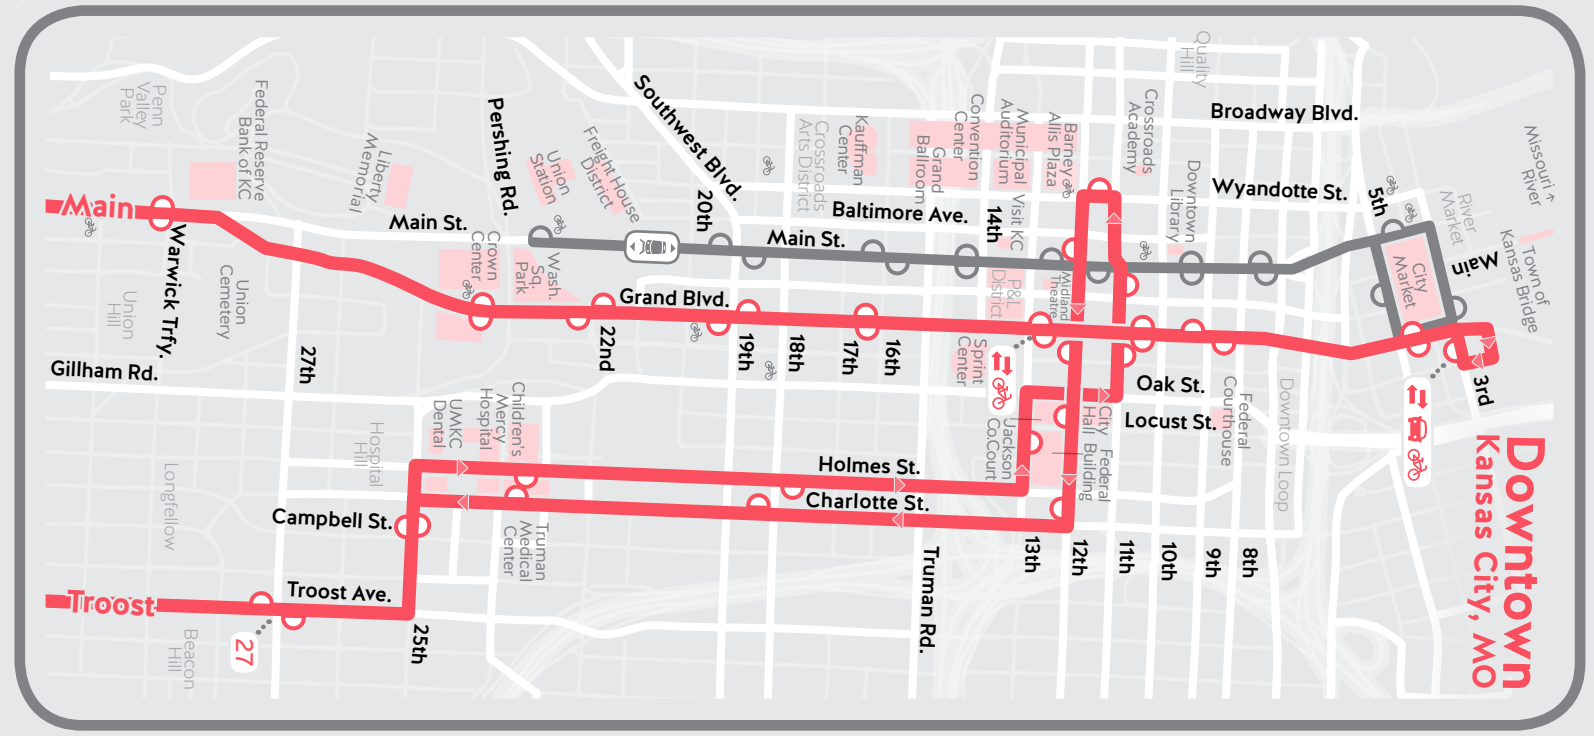

Plan | Track | Pay

RideKC App

Free for Apple + Android devices.

The RideKC app lets you pay your fare, plan a trip and track a bus or streetcar all in one app.

Buy a single ride, 1-Day Pass, 3-Day Pass or 31-Day Pass. Pay with a major credit card.

Download the app by going to your Android or Apple app store and searching for "RideKC."

Visit RideKC.org to download the app or to find more information.

Available in English and Spanish.