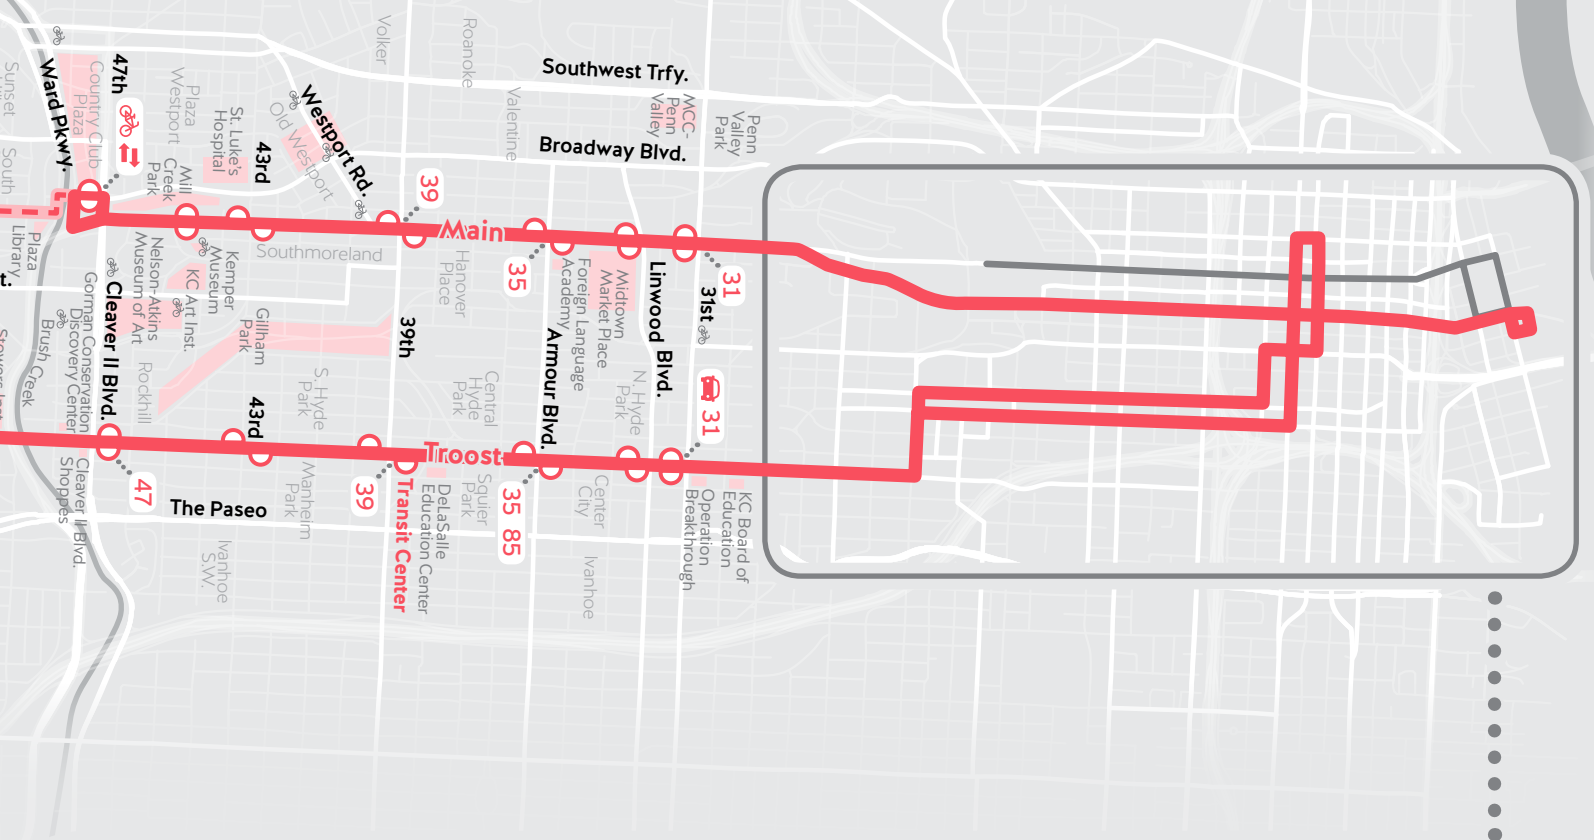

Plan | Track | Pay

RideKC App

Free for Apple + Android devices.

The RideKC app lets you pay your fare, plan a trip and track a bus or streetcar all in one app.

Buy a single ride, 1-Day Pass, 3-Day Pass or 31-Day Pass. Pay with a major credit card.

Download the app by going to your Android or Apple app store and searching for "RideKC."

Visit RideKC.org to download the app or to find more information.

Available in English and Spanish.